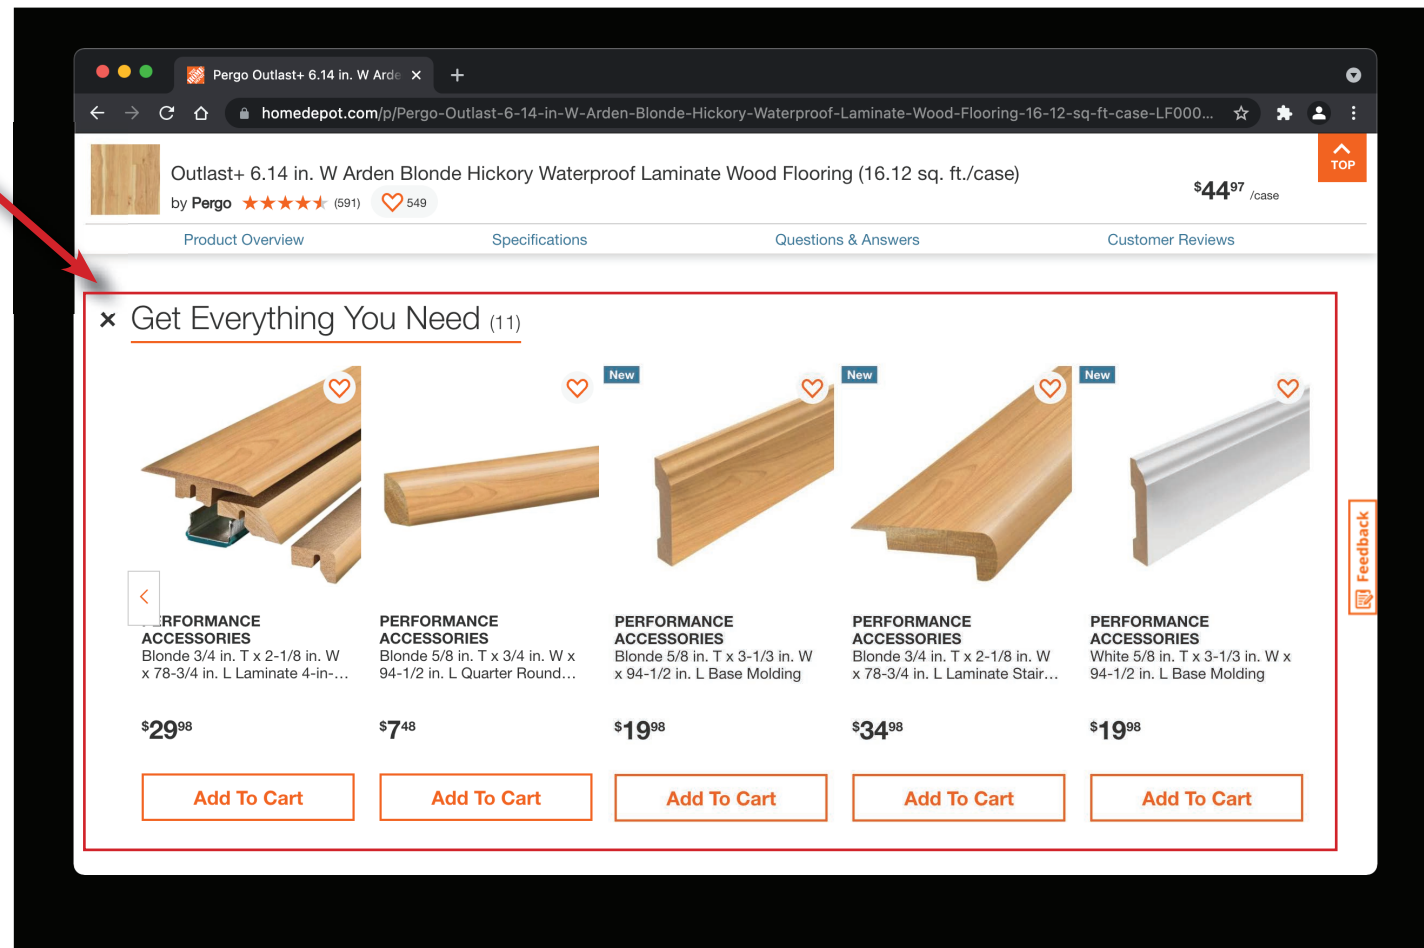

Find the Perfect Molding to Finish Your Floor

PERFORMANCE
ACCESSORIES

LUXURY VINYL FLOORS

This simple chart will help you find the coordinating Performance Accessories molding color for your new luxury vinyl floors. Just search for the name of your floor or check the *Get Everything You Need* section on the flooring page on [homedepot.com](https://www.homedepot.com).

Performance Accessories moldings are available in several profiles to complete your flooring project. Use the Internet SKU number listed in this guide to find your coordinating products on homedepot.com. Can't find your floor in our chart? No problem. Just check the *Get Everything You Need* section of the flooring product page on homedepot.com for all the available moldings in that color family. Some laminate wood and vinyl plank floors will work with the same color family, so make sure you are shopping in the appropriate flooring category.