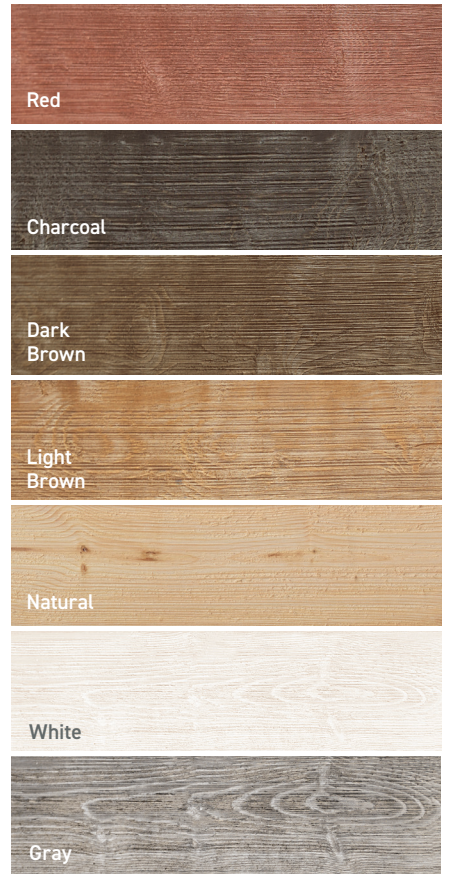

Rustic Shiplap and Trim

MEET THE RUSTIC COLLECTION

Rustic shiplap and trim boards are made from new lumber that features a rough surface that has been machined, factory-primed and painted to mimic the natural texture and patina of rustic wood.

- Great for interior accent walls, ceilings, columns and beams, chair rails, wainscoting, trim work, and arts and crafts projects
- Easy to install
- **SHIPLAP BOARDS:**
1 x 6 x 6 ft & 1 x 6 x 8 ft lengths (packs of 6)
- **TRIM BOARDS:**
1 x 6 x 8 ft lengths (packs of 4)

Job pack quantities available special order.

NOTE Color will vary from board to board and lot to lot due to natural characteristics of wood. It is recommended you purchase your entire job, plus a minimum of 10% overage to ensure most consistent color.