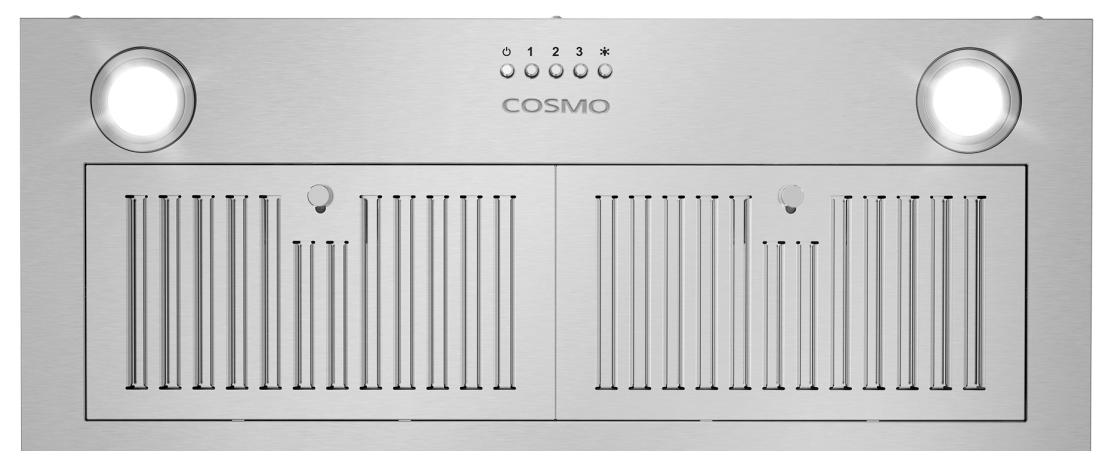

See Page 2 for dimensions

For more information, please visit: www.cosmoappliances.com

* Noise level as low as 45 dB on lowest fan speed with rigid ducting (sold separately) under optimal conditions