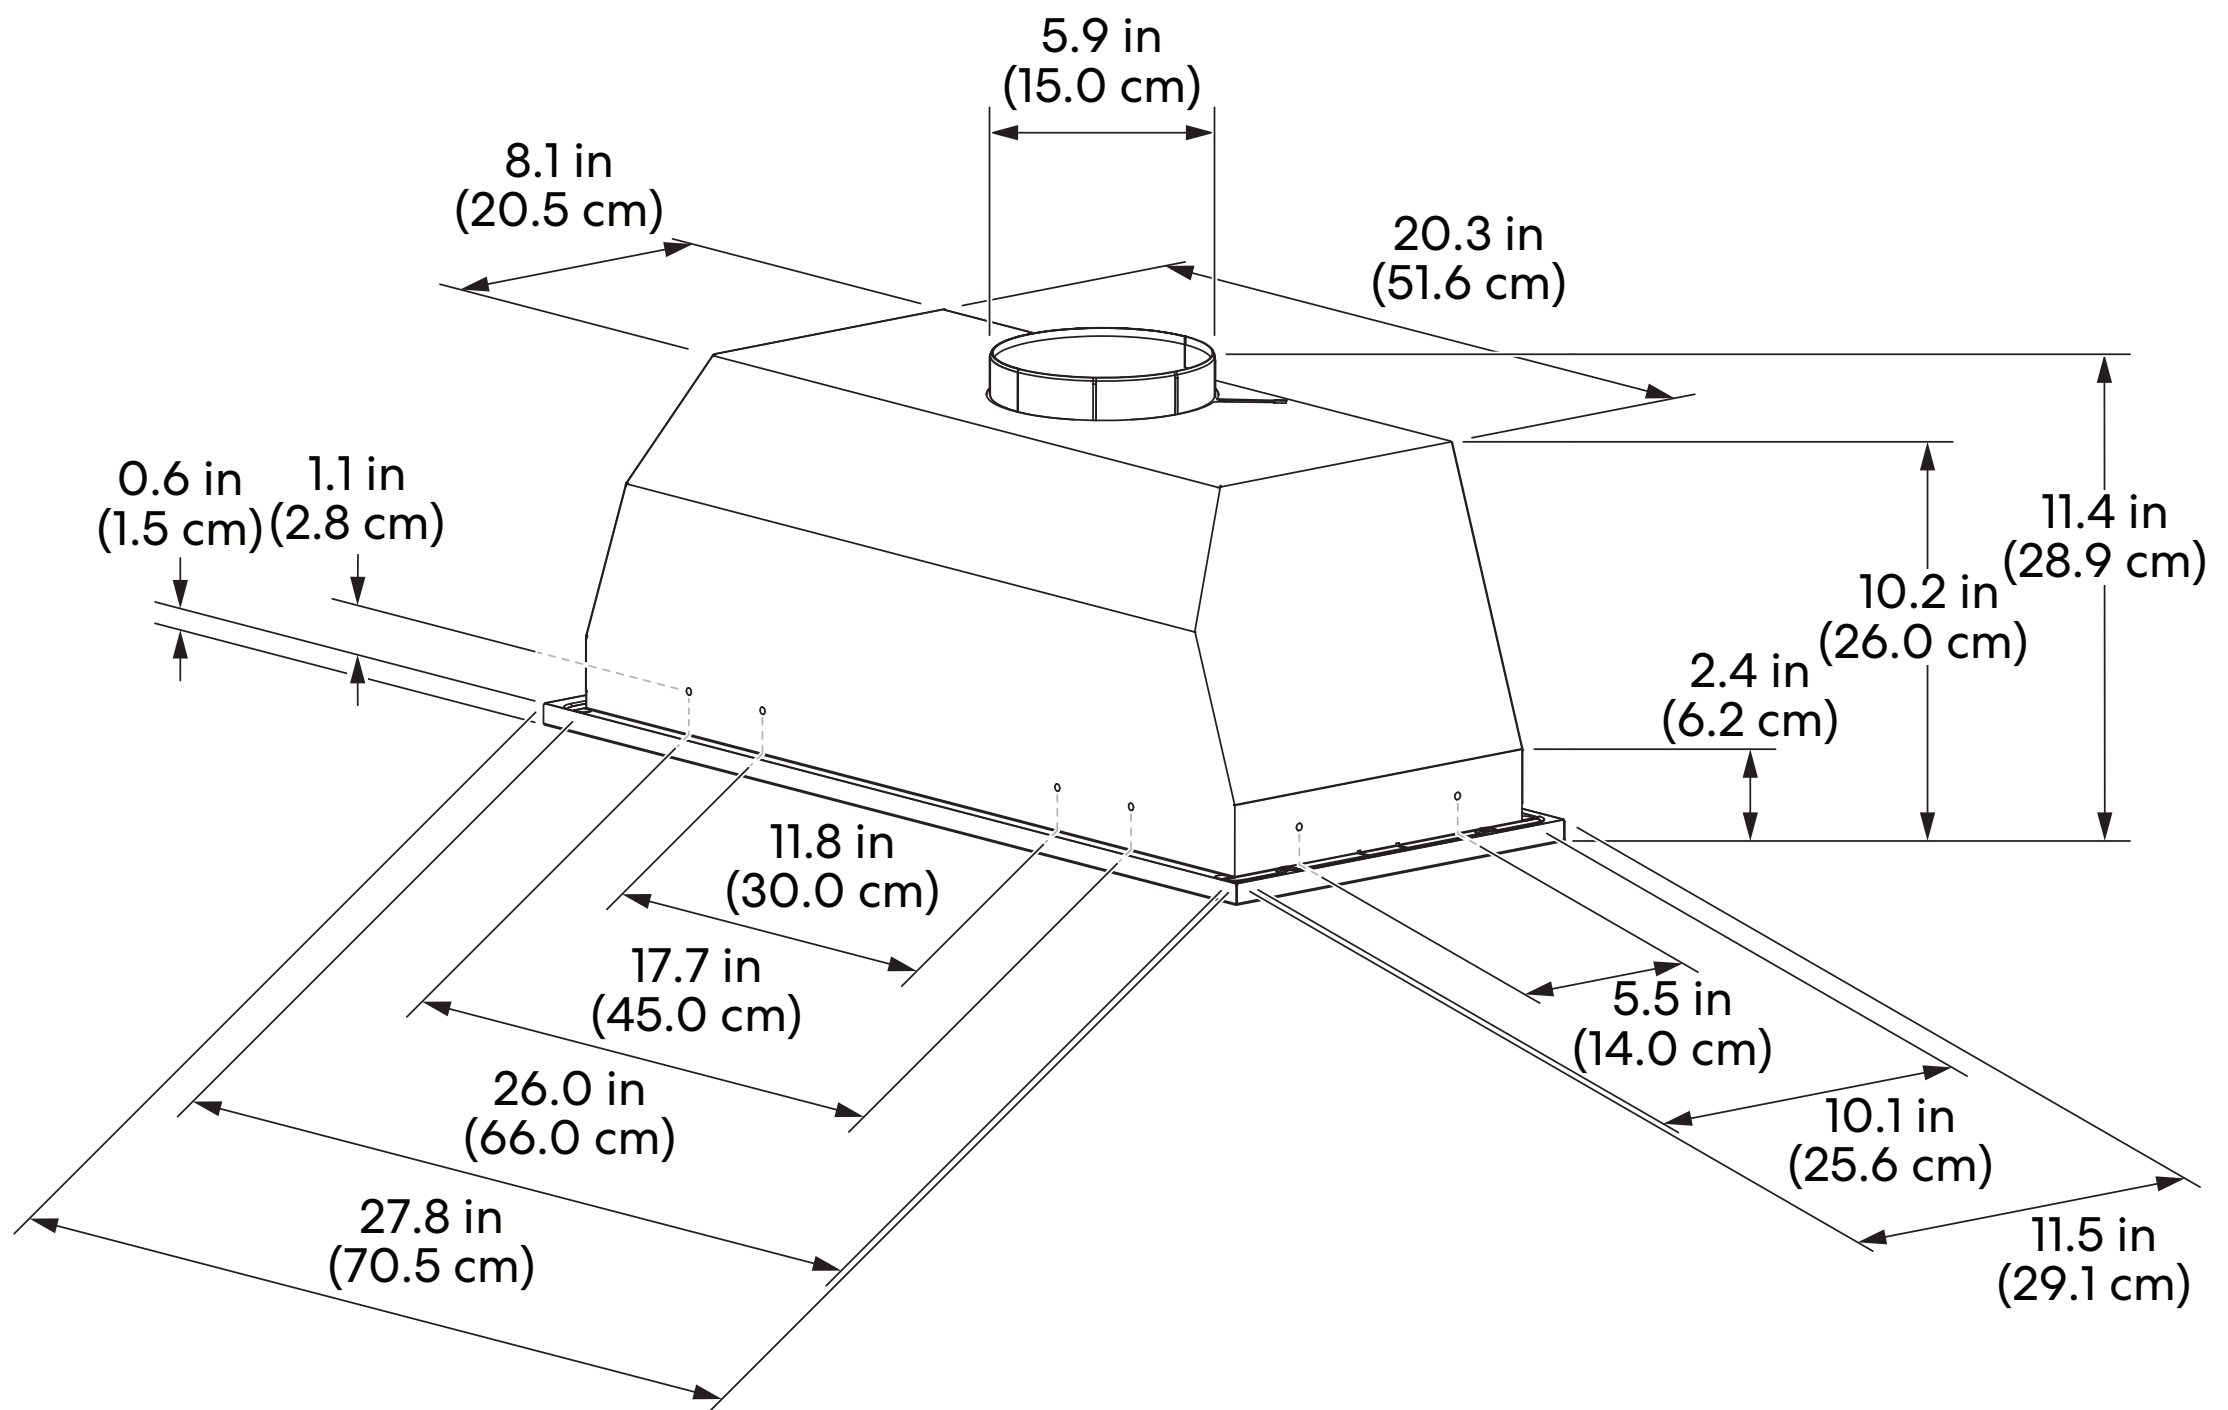

SPECIFICATIONS

COS-30IRHP Range Hood

Size	30 Inch
Mounting Type	Insert
Controls	Push Button
Filters	2 x Stainless Steel Baffle Filters
Material	430 Grade Stainless Steel
Air Flow	380 CFM
Noise Level	45 dB*
Vent Style	External
Lighting	2 x Front LED
Voltage	120V / 60Hz
Wattage	193W
Included Components	Bulb(s), Damper, Exhaust Vent, Fan Hardware, Installation Kit, Power Cord

DIMENSIONS

COS-30IRHP Range Hood

Dimensions (WxDxH): 27.8" x 11.5" x 11.4"