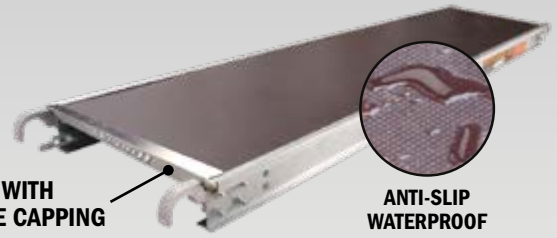

SCAFFOLDING DECKS

- 5/8 in. thick plywood
- Bolt-on assembly for easy replacement
- Platform fits on most scaffolding brands
- Anti pop-up sliding lock system at each end for added safety and security
- Meets ANSI, CSA, OSHA

METALTECH®

**BUILT TOUGH FOR
SAFETY**

THE BEST SCAFFOLD DECKS IN THE INDUSTRY

ALUMINUM PLATFORM WITH 5/8" PLYWOOD DECK

MODEL	DIMENSIONS	WEIGHT	LOAD CAPACITY
M-MPP719	7 FT X 19 IN.	33.2 LB	75 LB/FT ²
M-MPP724	7 FT X 24 IN.	45 LB	
M-MPP819	8 FT X 19 IN.	41.5 LB	
M-MPP1019	10 FT X 19 IN.	46 LB	
M-MPP1024	10 FT X 24 IN.	62 LB	50 LB/FT ²
M-MPP728	7 FT X 28 IN.	40 LB	25 LB/FT ²

WITH EDGE CAPPING

ANTI-SLIP WATERPROOF

ALUMINUM PLATFORM WITH 5/8" ANTI-SLIP PLYWOOD DECK WITH EDGE CAPPING

MODEL	DIMENSIONS	WEIGHT	LOAD CAPACITY
M-MPP719AS	7 FT X 19 IN.	36 LB	75 LB/FT ²
M-MPP1019AS	10 FT X 19 IN.	53 LB	