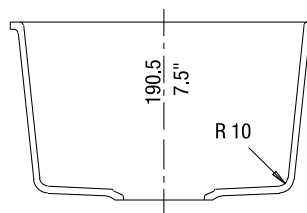

JOB INFORMATION

Job Name: _____

Contact: _____

Date Specified: _____

Specifier: _____

Contractor: _____

NOMINAL DIMENSIONS

Model 513422 shown

OVERALL	CUT OUT SIZE	BOWL DEPTH	DRAIN
13-3/4" x 18"	Template provided with approximate 1/8" reveal	7-1/2"	3-1/2"

DXF cutout templates available on our website.

BLANCO AMERICA

800.451.5782
 www.blancoamerica.com