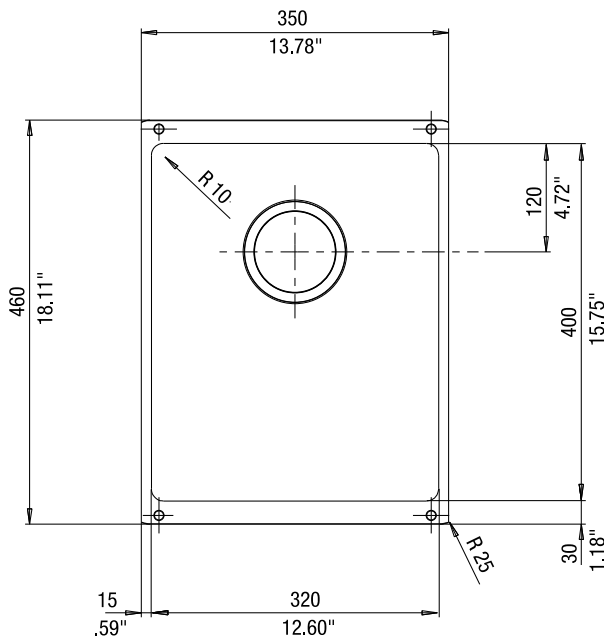

FEATURED MODEL

513425 Medium Bowl, 7-1/2" bowl depth, METALLIC GRAY

ADDITIONAL MODELS

- 513422 Medium Bowl, 7-1/2" bowl depth, WHITE
- 513423 Medium Bowl, 7-1/2" bowl depth, BISCUIT
- 513424 Medium Bowl, 7-1/2" bowl depth, ANTHRACITE
- 515653 Medium Bowl, 7-1/2" bowl depth, CAFE BROWN
- 517110 Medium Bowl, 7-1/2" bowl depth, BISCOTTI
- 517676 Medium Bowl, 7-1/2" bowl depth, TRUFFLE
- 519048 Medium Bowl, 7-1/2" bowl depth, CINDER

JOB INFORMATION

Job Name: _____

Contact: _____

Date Specified: _____

Specifier: _____

Contractor: _____

NOMINAL DIMENSIONS

Model 513422 shown

OVERALL	CUT OUT SIZE	BOWL DEPTH	DRAIN
13-3/4" x 18"	Template provided with approximate 1/8" reveal	7-1/2"	3-1/2"

DXF cutout templates available on our website.

BLANCO AMERICA

800.451.5782
 www.blancoamerica.com