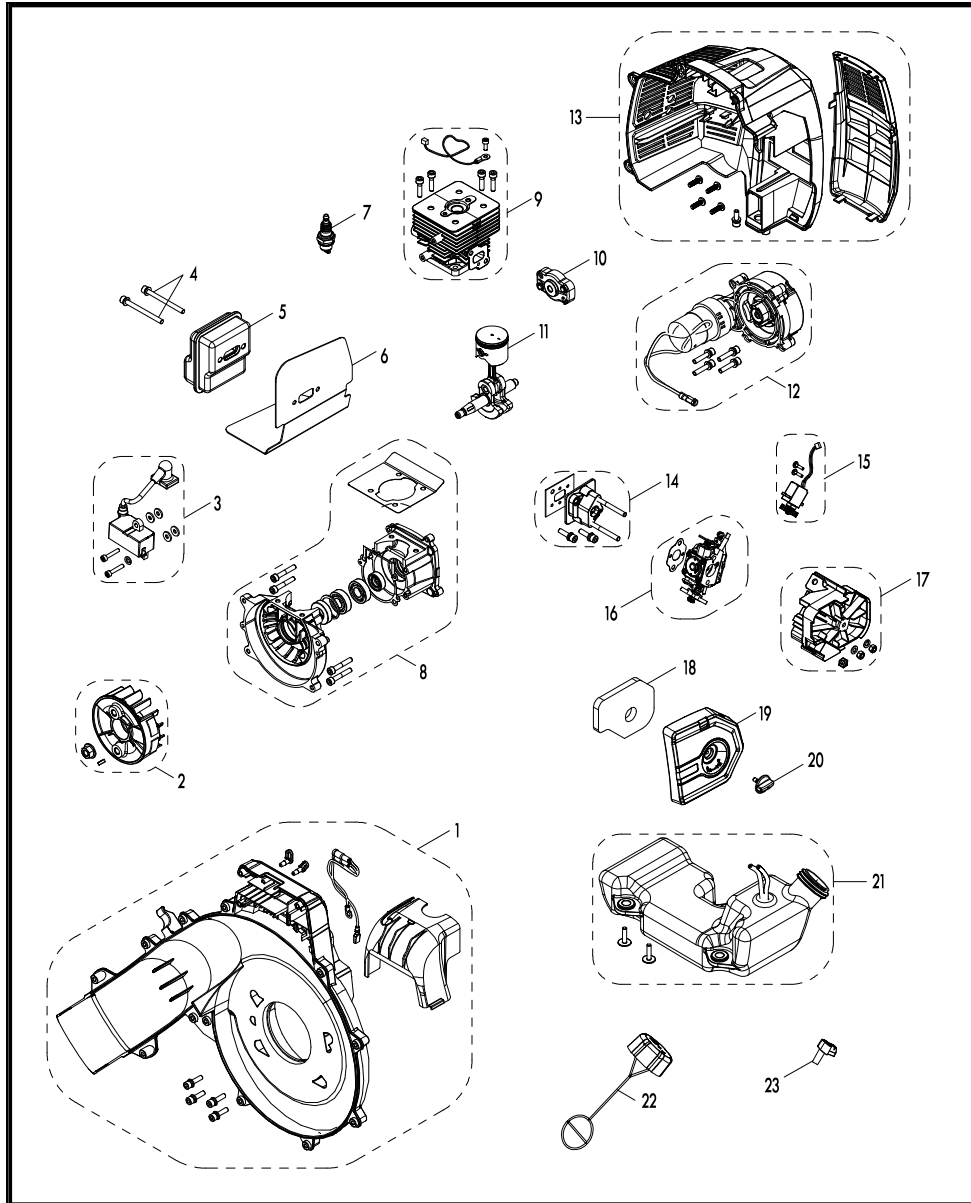

EXPLODED VIEW

PARTS LIST

NPTBL31AB MANUAL PARTS LIST			
Key Number	Part Number	Description	Quantity
1		Spring Assembly	3
2		Frame	1
3	301002103	Backpack Harness Assembly	1
3.1	301002104	Backpack Harness	1
3.2	301002105	Lumbar Support Assembly	2
3.2.1	301002106	Ventilated Lumbar Pads	2
3.2.2	301002107	Spring Cushion Assembly	4
3.3		Fuel Tank Screw	2
4		Cleva 31cc 2-Cycle Engine	1
5		Impeller	1
6		Engine Housing Assembly	1
7		Handle Assembly	1
7.1		Internal Wire Assembly	1
7.2		Handle and Starter Set	1
7.2.1		Front Handle Assembly	1
7.2.2		Starter Set	1
7.2.3		Stop Switch	1
7.2.4	301002117	Throttle Lever	1
7.2.5		Microswitch	1
7.2.6	301002118	Cruise Control Lever	1
8	301002119	Hose Clamp	2
9		Flexible Hose	1
10	301002121	Rear Tube	1
11	301002122	Front Tube	2
12	301002123	Concentrator Nozzle	1
13		Air Inlet Cover	1
14		PCB Assembly	1
15	301001110	Battery Release Button	1
16	321001114	7.2V Lithium-Ion Battery	1
17	321001127	Charger	1
18		Engine Assembly	1

Exploded View 31cc 2-Cycle Engine

Parts List 31cc 2-Cycle Engine

31CC 2-CYCLE ENGINE PART LIST			
Key Number	Part Number	Description	Quantity
1		Engine Housing Assembly	1
2		Flywheel	1
3		Ignition Coil Assembly	1
4		Screw	2
5	301002131	Muffler	1
6	301002132	Muffler Gasket	1
7	321001139	Spark Plug	1
8		Crankcase Assembly	2
9		Cylinder Assembly	1
10		Pawl Assembly	1
11		Crankshaft Piston Shank	1
12		Electric Starter Assembly	1
13	301002137	Engine Cover	1
14		Carburetor Mount Assembly	1
15		Steering Gear Assembly	1
16		Carburetor Assembly	1
17	301002141	Air Filter Base	1
18	301002142	Air Filter	1
19	301002143	Air Filter Cover	1
20	321001150	Rotary Knob	1
21		Fuel Tank Assembly	1
22	301001123	Fuel Cap Assembly	1
23	301002145	Choke Lever	1