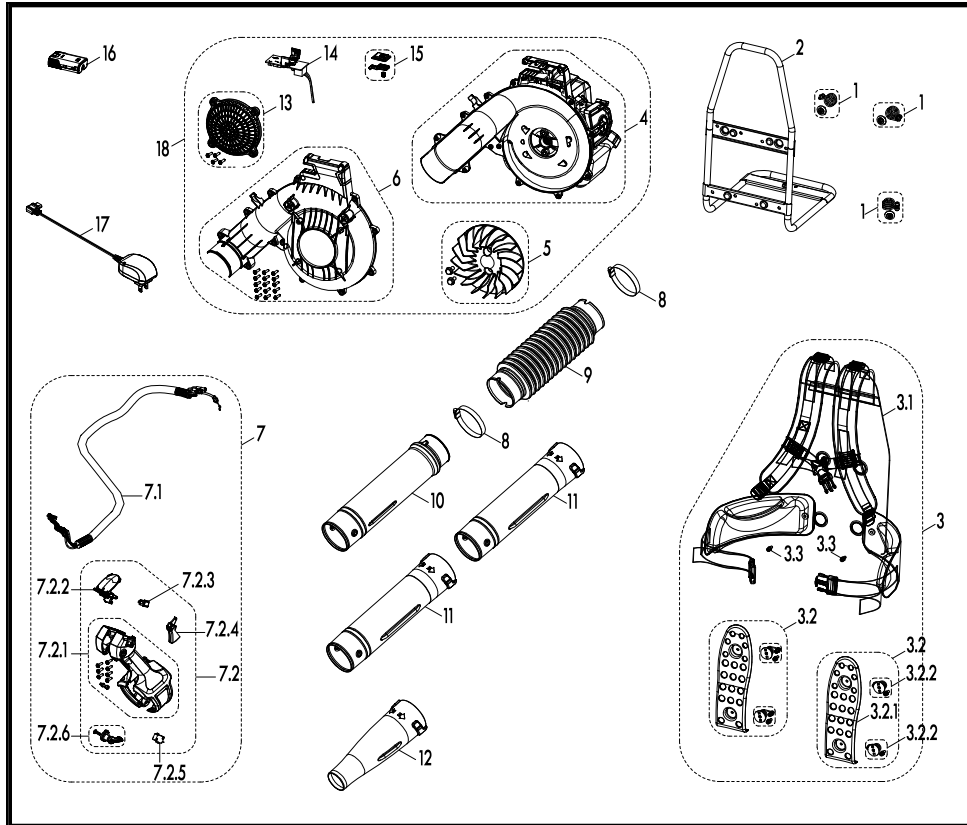

EXPLODED VIEW

PARTS LIST

NPTBL31AB MANUAL PARTS LIST			
Key Number	Part Number	Description	Quantity
1		Spring Assembly	3
2		Frame	1
3	301002103	Backpack Harness Assembly	1
3.1	301002104	Backpack Harness	1
3.2	301002105	Lumbar Support Assembly	2
3.2.1	301002106	Ventilated Lumbar Pads	2
3.2.2	301002107	Spring Cushion Assembly	4
3.3		Fuel Tank Screw	2
4		Cleva 31cc 2-Cycle Engine	1
5		Impeller	1
6		Engine Housing Assembly	1
7		Handle Assembly	1
7.1		Internal Wire Assembly	1
7.2		Handle and Starter Set	1
7.2.1		Front Handle Assembly	1
7.2.2		Starter Set	1
7.2.3		Stop Switch	1
7.2.4	301002117	Throttle Lever	1
7.2.5		Microswitch	1
7.2.6	301002118	Cruise Control Lever	1
8	301002119	Hose Clamp	2
9		Flexible Hose	1
10	301002121	Rear Tube	1
11	301002122	Front Tube	2
12	301002123	Concentrator Nozzle	1
13		Air Inlet Cover	1
14		PCB Assembly	1
15	301001110	Battery Release Button	1
16	321001114	7.2V Lithium-Ion Battery	1
17	321001127	Charger	1
18		Engine Assembly	1

Exploded View 31cc 2-Cycle Engine

Parts List 31cc 2-Cycle Engine

31CC 2-CYCLE ENGINE PART LIST			
Key Number	Part Number	Description	Quantity
1		Engine Housing Assembly	1
2		Flywheel	1
3		Ignition Coil Assembly	1
4		Screw	2
5	301002131	Muffler	1
6	301002132	Muffler Gasket	1
7	321001139	Spark Plug	1
8		Crankcase Assembly	2
9		Cylinder Assembly	1
10		Pawl Assembly	1
11		Crankshaft Piston Shank	1
12		Electric Starter Assembly	1
13	301002137	Engine Cover	1
14		Carburetor Mount Assembly	1
15		Steering Gear Assembly	1
16		Carburetor Assembly	1
17	301002141	Air Filter Base	1
18	301002142	Air Filter	1
19	301002143	Air Filter Cover	1
20	321001150	Rotary Knob	1
21		Fuel Tank Assembly	1
22	301001123	Fuel Cap Assembly	1
23	301002145	Choke Lever	1