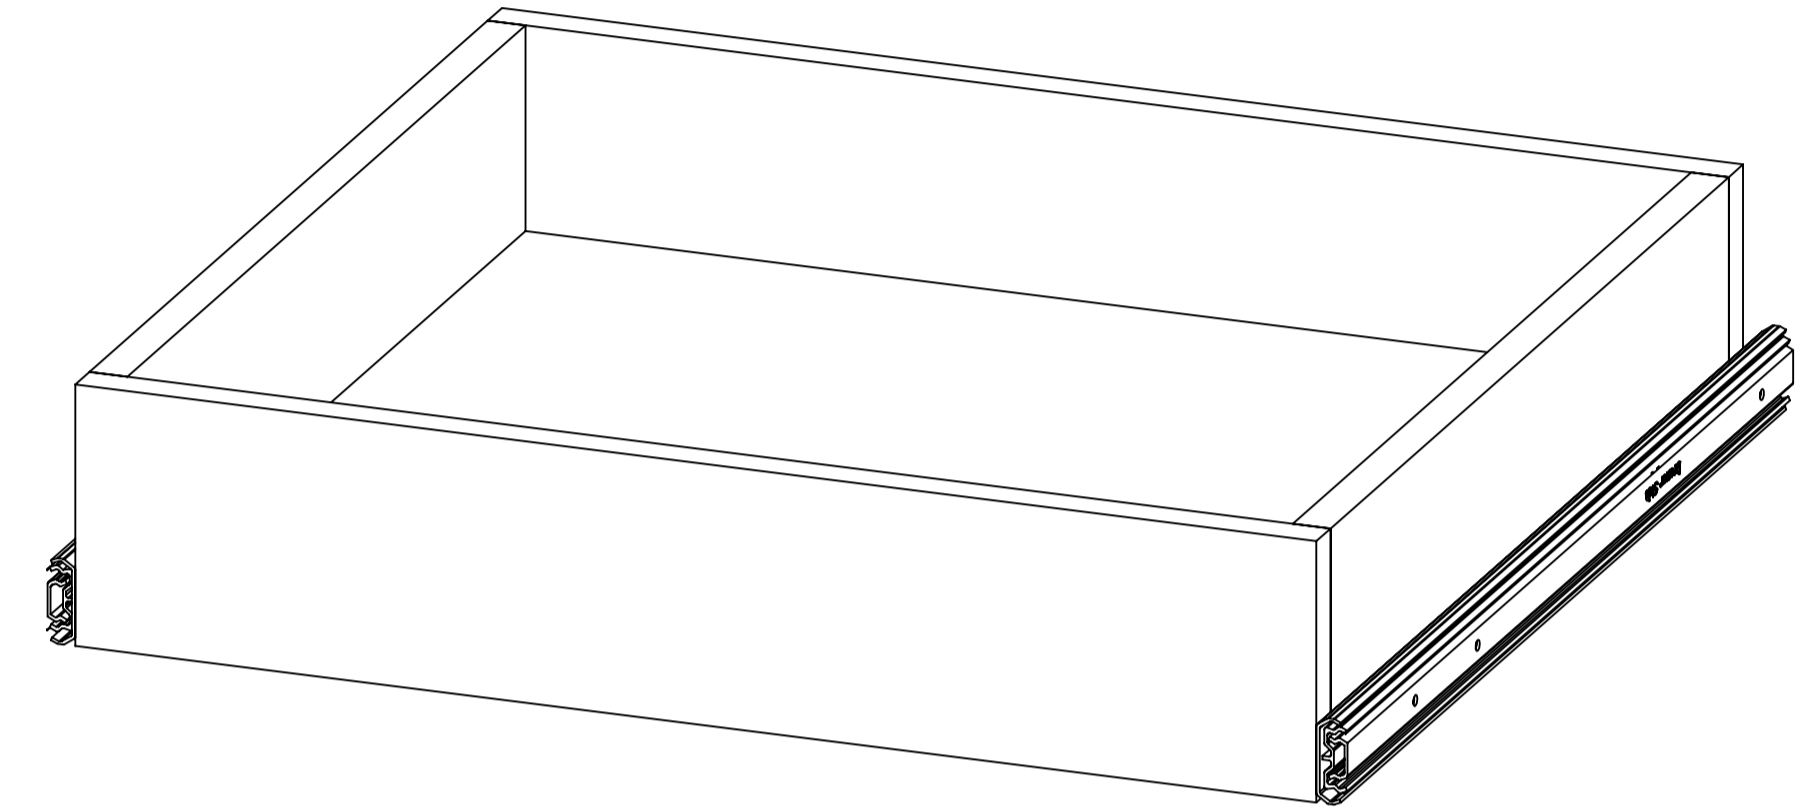

Item ID
KA2404A-BI CM2404A-PW

Description					
24in Pull out Drawer					
REV	ECO#	Description	REV'D BY DATE	CHK'D BY DATE	APRV'D BY DATE
0		Release	ASG 3/4/18	ASG 3/4/18	ASG 3/4/18

Back View

Isometric View

Front View

Side View

	NAME	DATE	MATERIAL:	
DRAWN	Adrian Salinas	11/8/17		
CHK'D				
APPV'D				
MFG			WEIGHT:	
PROPRIETARY AND CONFIDENTIAL THE INFORMATION CONTAINED IN THIS DRAWING IS THE SOLE PROPERTY OF WOODCRAFTERS. ANY REPRODUCTION IN PART OR AS A WHOLE WITHOUT THE WRITTEN PERMISSION OF WOODCRAFTERS IS PROHIBITED.			UNLESS OTHERWISE SPECIFIED DIMENSIONS ARE IN MM. AND [INCHES] TOLERANCES ARE +/- 1[0.039] SCALE:1:5	A1 SCALE:1:5 SHEET 1 OF 1