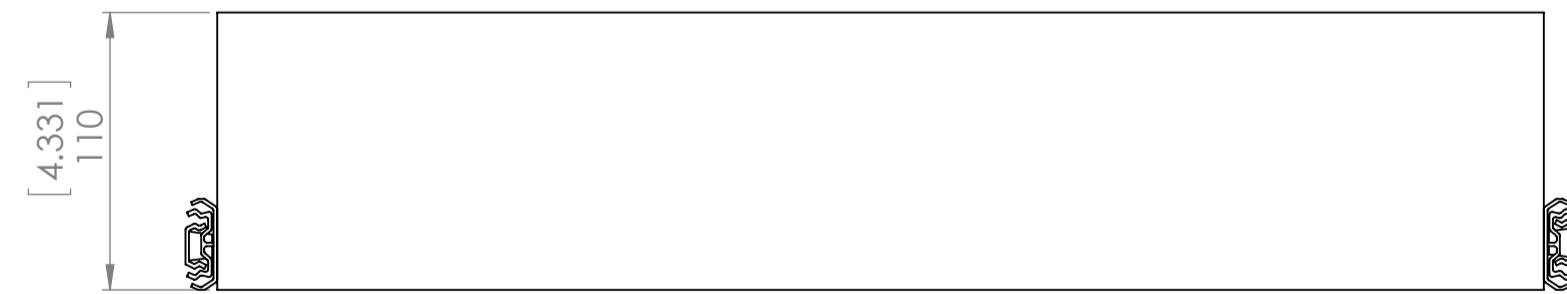

Item ID
KA2404A-BI CM2404A-PW

Description					
24in Pull out Drawer					
REV	ECO#	Description	REV'D BY DATE	CHK'D BY DATE	APRV'D BY DATE
0		Release	ASG 3/4/18	ASG 3/4/18	ASG 3/4/18

Back View

Isometric View

Front View

Side View

	NAME	DATE	MATERIAL:	
DRAWN	Adrian Salinas	11/8/17		
CHK'D				
APPV'D				
MFG			WEIGHT:	
PROPRIETARY AND CONFIDENTIAL THE INFORMATION CONTAINED IN THIS DRAWING IS THE SOLE PROPERTY OF WOODCRAFTERS. ANY REPRODUCTION IN PART OR AS A WHOLE WITHOUT THE WRITTEN PERMISSION OF WOODCRAFTERS IS PROHIBITED.			UNLESS OTHERWISE SPECIFIED DIMENSIONS ARE IN MM. AND [INCHES] TOLERANCES ARE +/- 1[0.039] SCALE:1:5	A1 SCALE:1:5 SHEET 1 OF 1