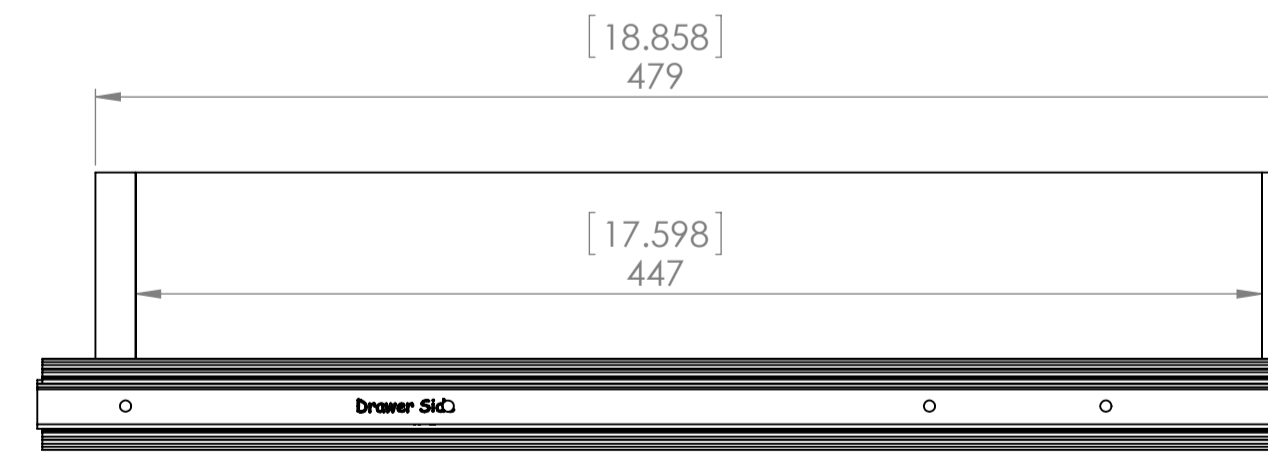

Item ID
KA2404A-BI CM2404A-PW

Description					
24in Pull out Drawer					
REV	ECO#	Description	REV'D BY DATE	CHK'D BY DATE	APRV'D BY DATE
0		Release	ASG 3/4/18	ASG 3/4/18	ASG 3/4/18

Back View

Isometric View

Front View

Side View

	NAME	DATE	MATERIAL:	
DRAWN	Adrian Salinas	11/8/17		
CHK'D				
APPV'D				
MFG			WEIGHT:	
PROPRIETARY AND CONFIDENTIAL THE INFORMATION CONTAINED IN THIS DRAWING IS THE SOLE PROPERTY OF WOODCRAFTERS. ANY REPRODUCTION IN PART OR AS A WHOLE WITHOUT THE WRITTEN PERMISSION OF WOODCRAFTERS IS PROHIBITED.			UNLESS OTHERWISE SPECIFIED DIMENSIONS ARE IN MM. AND [INCHES] TOLERANCES ARE +/- 1[0.039] SCALE:1:5	A1 SCALE:1:5 SHEET 1 OF 1