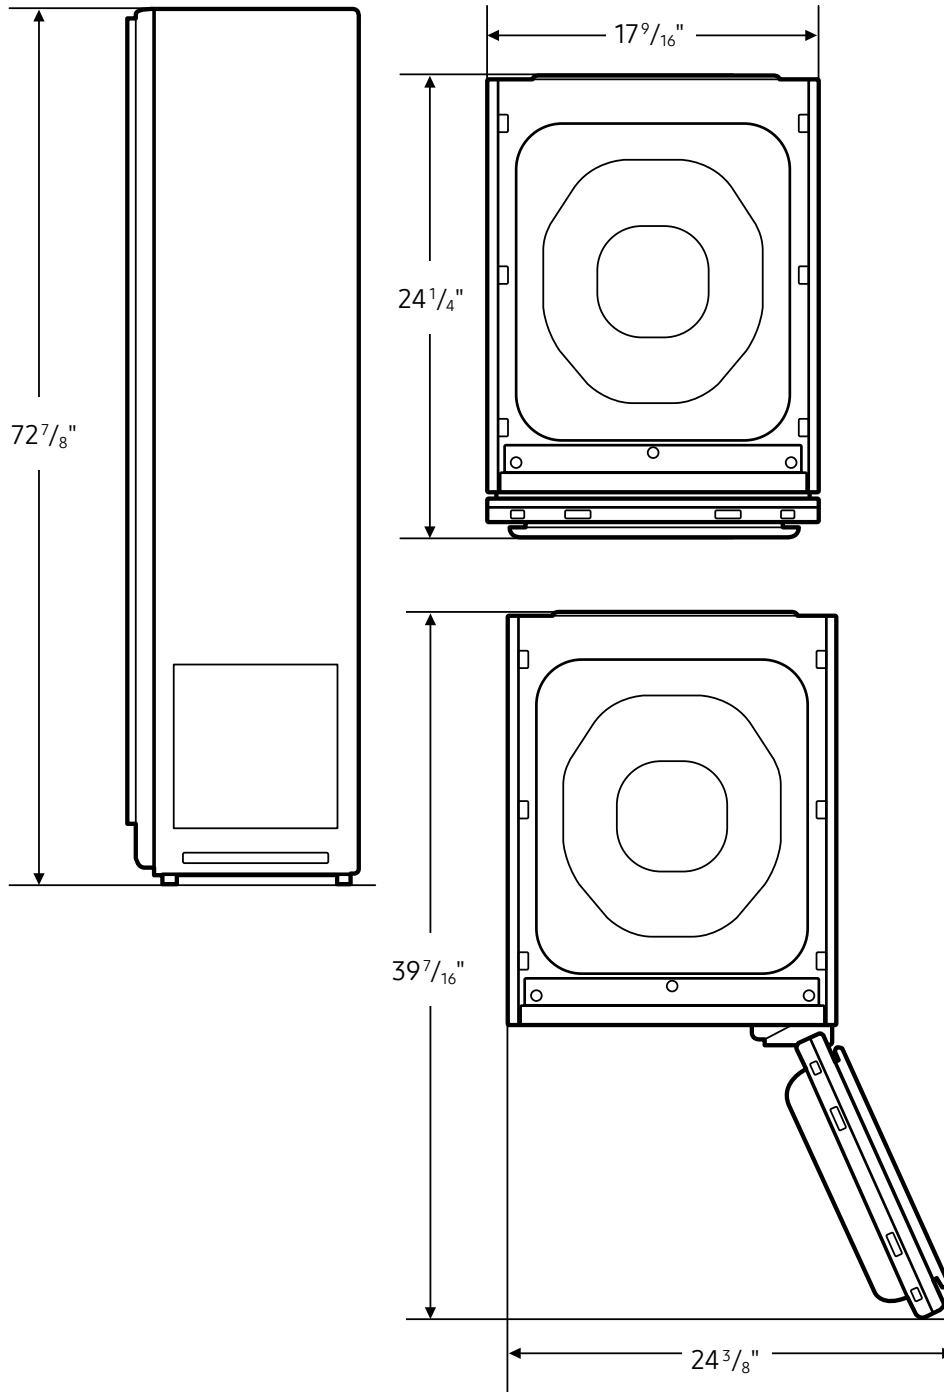

DF60R8200DG

SAMSUNG

Samsung AirDresser

Dimensions

Power Source
120V/60 Hz

Power Consumption
1300W

4 General Cycles:
Normal, Delicates, Quick, Sanitize

3 Dry Cycles:
Sensor Dry, Time Dry, Room Care

9 Special Cycles:
Suit, School Wear, Winter Coat, Wool/Knit, Outdoor, Down Jackets, Fur/Leather, Heavy Duty, Self Clean

6 Download Cycles³:
Denim, Down Dry, Accessories, Babywear, Bedding, Toys

Warranty
One (1) Year Parts and Labor

Product Dimensions & Weight
Dimensions (WxHxD with handle):

17 9/16" x 72 7/8" x 24 1/4"

Dimensions (WxHxD without handle):

17 9/16" x 72 7/8" x 23 9/16"

Weight: 196.2 lbs

Shipping Dimensions & Weight (WxHxD)

Dimensions: 20 7/8" x 76 3/8" x 29 7/8"

Weight: 213.8 lbs

Color	Model #	UPC Code
Dark Black	DF60R8200DG	887276369044

³Available after downloading the cycle from the SmartThings App.

Actual color may vary. Design, specifications, and color availability are subject to change without notice. Non-metric weights and measurements are approximate.

©2020 Samsung Electronics America, Inc., 85 Challenger Road, Ridgefield Park, NJ 07660. Tel: 800-SAMSUNG. samsung.com. Samsung is a registered trademark of Samsung Electronics Co., Ltd.