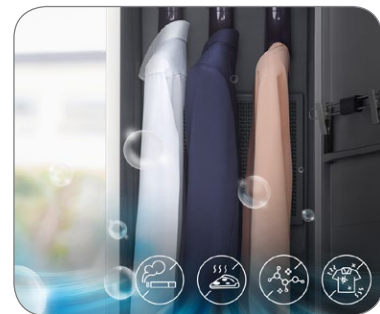

DF60R8200DG

SAMSUNG

Samsung AirDresser

Signature Features

JetSteam

Refresh clothing inside and out while relaxing wrinkles.

Sanitize Cycle

Sanitize cycle eliminates 99.9% of common bacteria and dust mites from fabrics.¹

Easy Installation

Install AirDresser with one simple step: plug it in.

Deodorizing Filter

Remove and absorb 99% of stubborn odors with AirDresser's built-in Deodorizing Filter.

Available Color

Dark Black

JetSteam

Sanitize Cycle

Features

- JetSteam
- Sanitize Cycle¹
- Easy Installation
- Deodorizing Filter
- Wi-Fi Connectivity²
- Fresh Finish™
- Air Hanger Capacity: 6 Hanging Garments Including Pants
- Heat Pump Drying
- Self Clean
- British Allergy Foundation (BAF) Certified
- Dehumidification