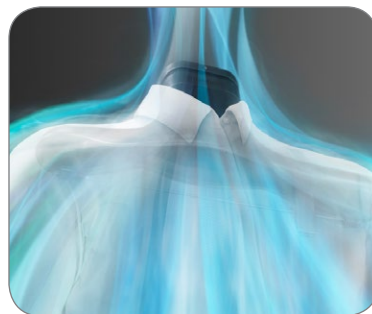

DF60R8200DG

SAMSUNG

Samsung AirDresser

Signature Features

JetSteam

Refresh clothing inside and out while relaxing wrinkles.

Sanitize Cycle

Sanitize cycle eliminates 99.9% of common bacteria and dust mites from fabrics.¹

Easy Installation

Install AirDresser with one simple step: plug it in.

Deodorizing Filter

Remove and absorb 99% of stubborn odors with AirDresser's built-in Deodorizing Filter.

Available Color

Dark Black

JetSteam