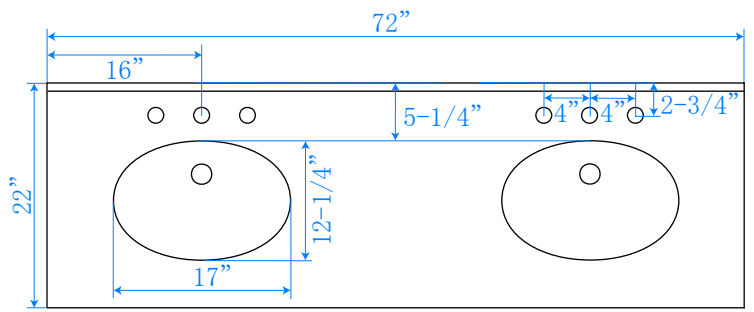

WYNDHAM COLLECTION

TOP VIEW OF VANITY CABINET

*Note: Due to high probability of breakage, the backsplash comes in two pieces, cut from same piece. All measurements are $\pm 1/4"$.

WC-2020-72-DBL