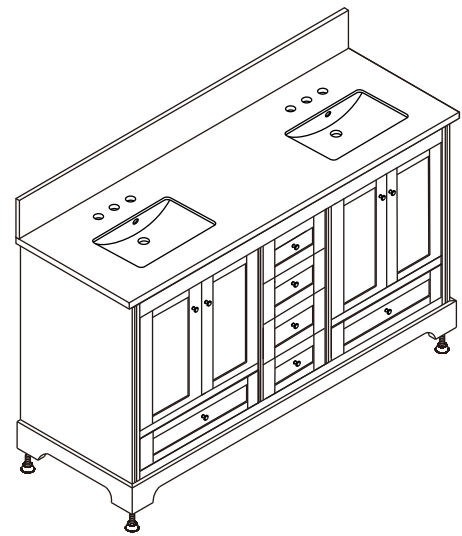

WYNDHAM COLLECTION

TOP VIEW OF VANITY CABINET

*Note: Due to high probability of breakage, the backsplash comes in two pieces, cut from same piece. All measurements are $\pm 1/4"$.

WC-2020-72-DBL