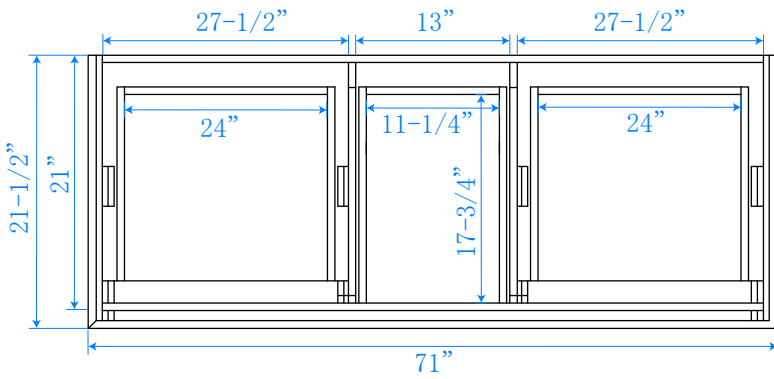

WYNDHAM COLLECTION

TOP VIEW OF VANITY CABINET

*Note: Due to high probability of breakage, the backsplash comes in two pieces, cut from same piece. All measurements are $\pm 1/4"$.

WC-2020-72-DBL