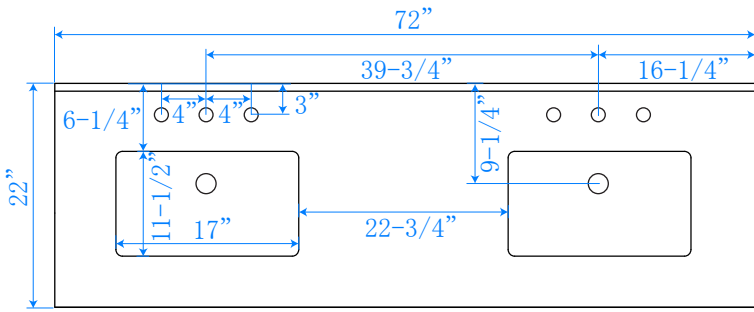

WYNDHAM COLLECTION

TOP VIEW OF VANITY CABINET

*Note: Due to high probability of breakage, the backsplash comes in two pieces, cut from same piece. All measurements are $\pm 1/4"$.

WC-2020-72-DBL