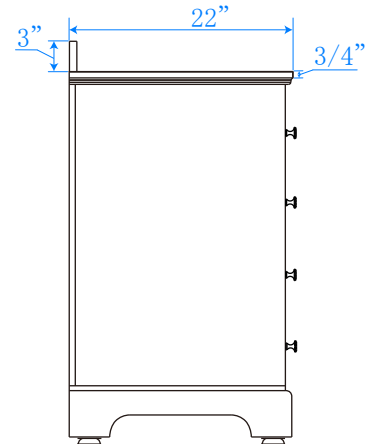

WYNDHAM COLLECTION

TOP VIEW OF VANITY CABINET

*Note: Due to high probability of breakage, the backsplash comes in two pieces, cut from same piece. All measurements are $\pm 1/4"$.

WC-2020-72-DBL