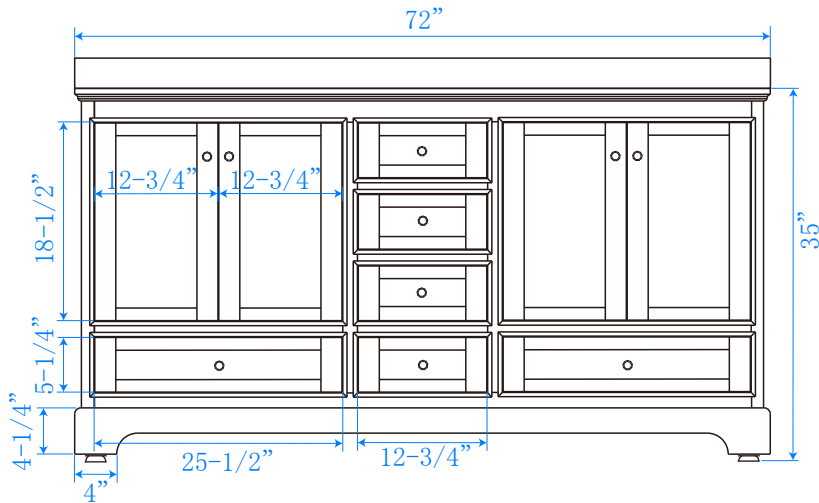

WYNDHAM COLLECTION

TOP VIEW OF VANITY CABINET

*Note: Due to high probability of breakage, the backsplash comes in two pieces, cut from same piece. All measurements are $\pm 1/4"$.

WC-2020-72-DBL