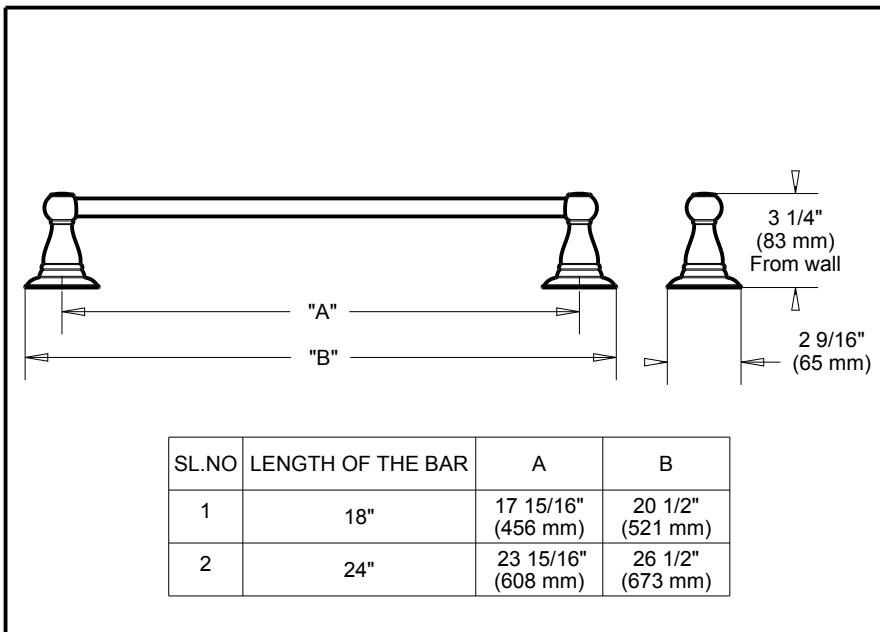

DELTA[®]

ACCESSORIES

- Porter™ Bath Collection
- Towel Bar

Submitted Model No.: _____

Specific Features: _____

STANDARD SPECIFICATIONS:

- Wood blocking is preferable behind all wall surfaces. If wood blocking is not available, the following fasteners are suggested: Tile/Masonry-Plastic or lead Anchors Plaster/drywall-Toggle bolts.
- Mounting hardware and mounting template included with product.