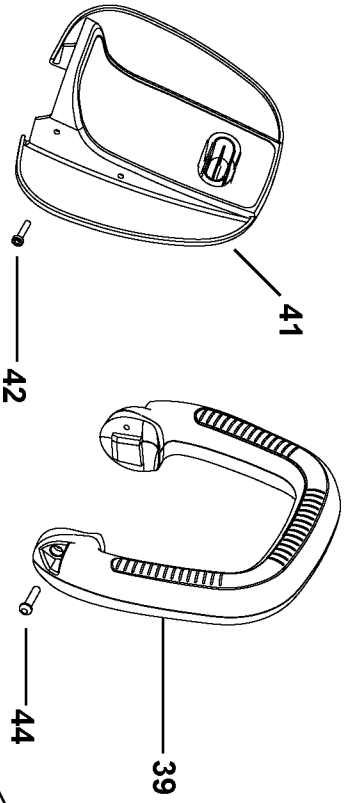

800

Parts List for HH2455 Type 3

Item Number	Part Number	Description	Qty Required
2	375669	SCREW	12
4	90568955	MOTOR ASSY.	1
6	90525135	BRUSH	2
9	477775-00	INTERSHAFT	1
13	478565-00	SUPPORT ASSY.	1
15	90640927	BLADE & GEAR	1
19	394263-00	SPRING	1
20	394262-00	COMP. SPRING	1
21	90109982	TRIGGER	1
22	477930-00	LOCK BUTTON	1
24	90555661	CORDSET	1
25	90555662	LEAD WIRE	1
26	90555658	LEVER ASSEMBLY	1
27	90555659	LOCK BUTTON	1
31	90556721	BRAND LABEL	1
32	90556723	INFORMATION LABEL	1
33	90526767	SLEEVE BEARING	1
36	329301-00	CLAMP,CORD	1
37	330019-02	SCREW,PLASTITE	2
38	90560188	CORD PROTECTOR	1
39	478789-00	BAIL HANDLE	1
42	90524988	SCREW	4
44	330019-04	SCREW,PLASTITE	2
45	376614-01	SPACER	9
46	98022-16	SCREW	7
47	148641-00	NUT,LOCK	9
48	371954-01	BLADE BOLT	2

COPYRIGHT© 2005. All Rights Reserved.

Parts list, pricing, and availability subject to change. Please visit www.dewaltservicenetwork.com for current parts information.

Parts List for HH2455 Type 3

Item Number	Part Number	Description	Qty Required
49	487885-00	SQUARE WASHER	2
800	429698-00	GREASE:4 LB CAN	1