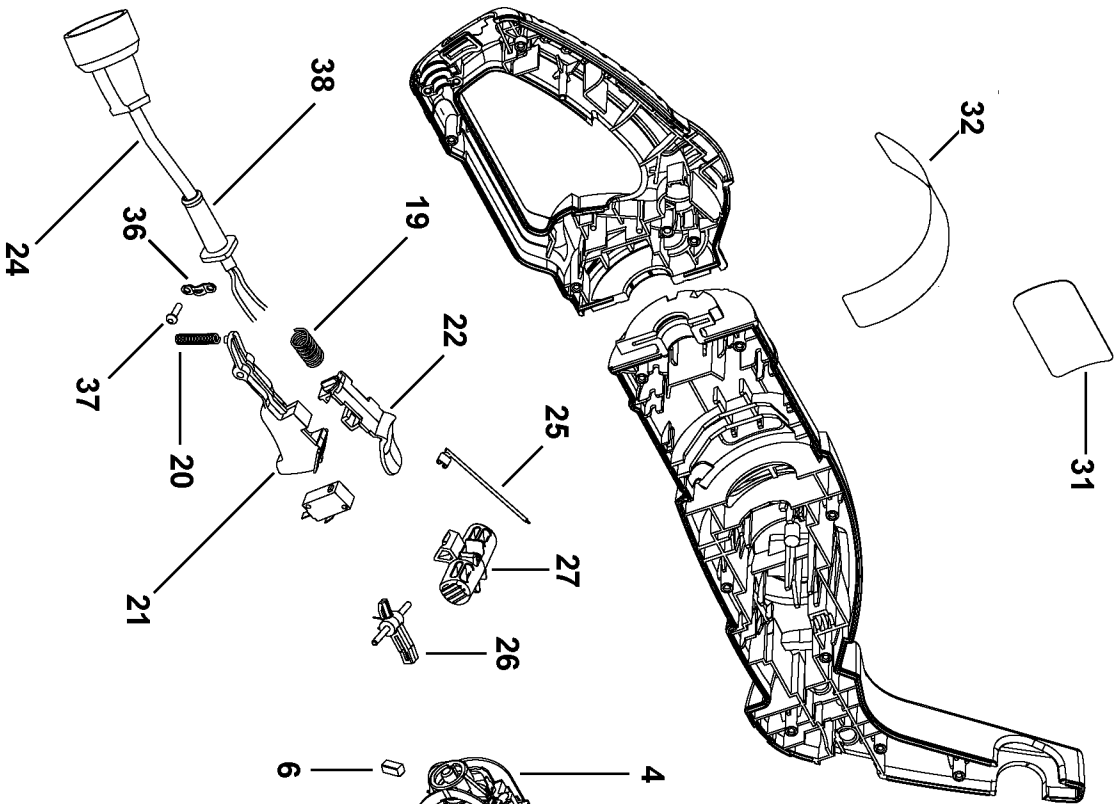

800

Parts List for HH2455 Type 3

Item Number	Part Number	Description	Qty Required
2	375669	SCREW	12
4	90568955	MOTOR ASSY.	1
6	90525135	BRUSH	2
9	477775-00	INTERSHAFT	1
13	478565-00	SUPPORT ASSY.	1
15	90640927	BLADE & GEAR	1
19	394263-00	SPRING	1
20	394262-00	COMP. SPRING	1
21	90109982	TRIGGER	1
22	477930-00	LOCK BUTTON	1
24	90555661	CORDSET	1
25	90555662	LEAD WIRE	1
26	90555658	LEVER ASSEMBLY	1
27	90555659	LOCK BUTTON	1
31	90556721	BRAND LABEL	1
32	90556723	INFORMATION LABEL	1
33	90526767	SLEEVE BEARING	1
36	329301-00	CLAMP,CORD	1
37	330019-02	SCREW,PLASTITE	2
38	90560188	CORD PROTECTOR	1
39	478789-00	BAIL HANDLE	1
42	90524988	SCREW	4
44	330019-04	SCREW,PLASTITE	2
45	376614-01	SPACER	9
46	98022-16	SCREW	7
47	148641-00	NUT,LOCK	9
48	371954-01	BLADE BOLT	2

COPYRIGHT© 2005. All Rights Reserved.

Parts list, pricing, and availability subject to change. Please visit www.dewaltservicenetwork.com for current parts information.

Parts List for HH2455 Type 3

Item Number	Part Number	Description	Qty Required
49	487885-00	SQUARE WASHER	2
800	429698-00	GREASE:4 LB CAN	1