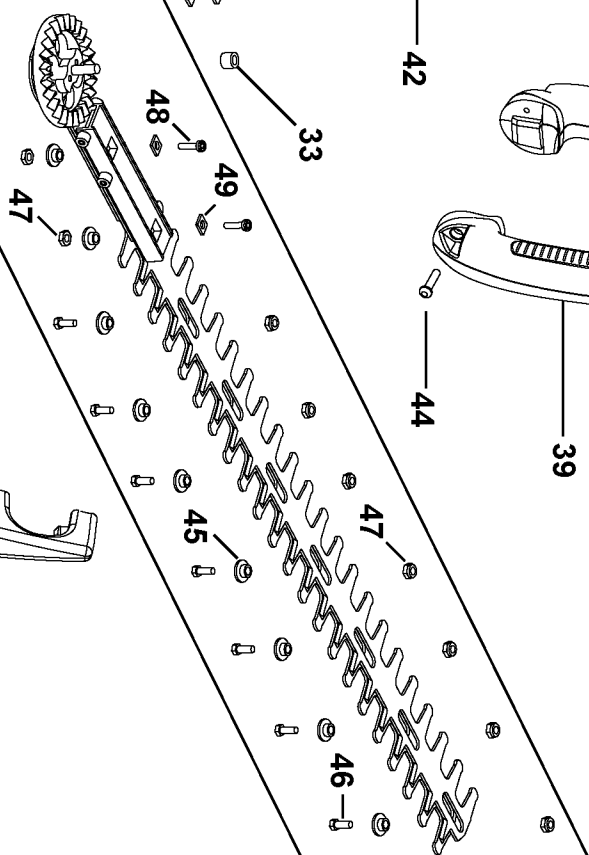

800

Parts List for HH2455 Type 3

Item Number	Part Number	Description	Qty Required
2	375669	SCREW	12
4	90568955	MOTOR ASSY.	1
6	90525135	BRUSH	2
9	477775-00	INTERSHAFT	1
13	478565-00	SUPPORT ASSY.	1
15	90640927	BLADE & GEAR	1
19	394263-00	SPRING	1
20	394262-00	COMP. SPRING	1
21	90109982	TRIGGER	1
22	477930-00	LOCK BUTTON	1
24	90555661	CORDSET	1
25	90555662	LEAD WIRE	1
26	90555658	LEVER ASSEMBLY	1
27	90555659	LOCK BUTTON	1
31	90556721	BRAND LABEL	1
32	90556723	INFORMATION LABEL	1
33	90526767	SLEEVE BEARING	1
36	329301-00	CLAMP,CORD	1
37	330019-02	SCREW,PLASTITE	2
38	90560188	CORD PROTECTOR	1
39	478789-00	BAIL HANDLE	1
42	90524988	SCREW	4
44	330019-04	SCREW,PLASTITE	2
45	376614-01	SPACER	9
46	98022-16	SCREW	7
47	148641-00	NUT,LOCK	9
48	371954-01	BLADE BOLT	2

COPYRIGHT© 2005. All Rights Reserved.

Parts list, pricing, and availability subject to change. Please visit www.dewaltservicenetwork.com for current parts information.

Parts List for HH2455 Type 3

Item Number	Part Number	Description	Qty Required
49	487885-00	SQUARE WASHER	2
800	429698-00	GREASE:4 LB CAN	1