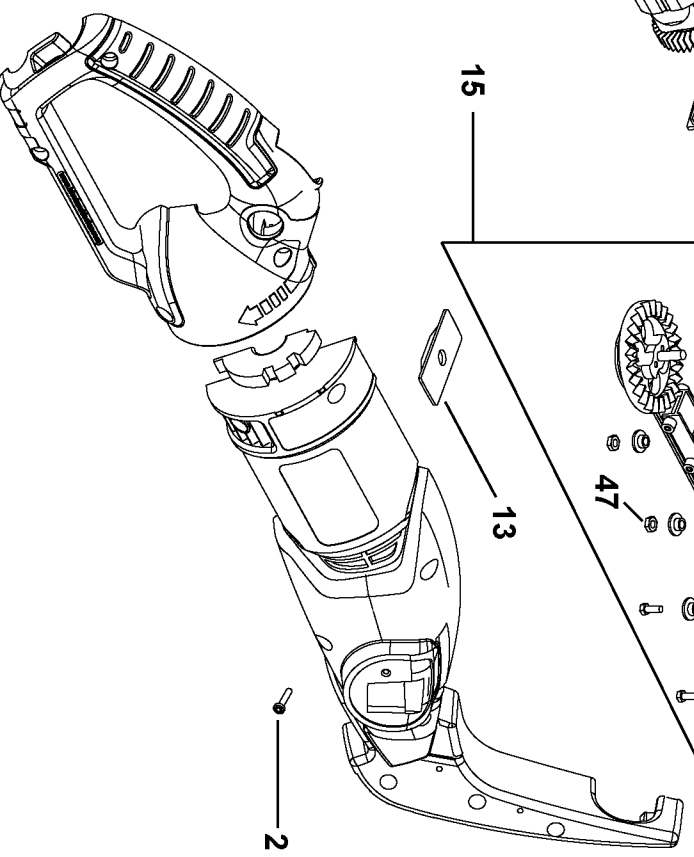

800

Parts List for HH2455 Type 3

Item Number	Part Number	Description	Qty Required
2	375669	SCREW	12
4	90568955	MOTOR ASSY.	1
6	90525135	BRUSH	2
9	477775-00	INTERSHAFT	1
13	478565-00	SUPPORT ASSY.	1
15	90640927	BLADE & GEAR	1
19	394263-00	SPRING	1
20	394262-00	COMP. SPRING	1
21	90109982	TRIGGER	1
22	477930-00	LOCK BUTTON	1
24	90555661	CORDSET	1
25	90555662	LEAD WIRE	1
26	90555658	LEVER ASSEMBLY	1
27	90555659	LOCK BUTTON	1
31	90556721	BRAND LABEL	1
32	90556723	INFORMATION LABEL	1
33	90526767	SLEEVE BEARING	1
36	329301-00	CLAMP,CORD	1
37	330019-02	SCREW,PLASTITE	2
38	90560188	CORD PROTECTOR	1
39	478789-00	BAIL HANDLE	1
42	90524988	SCREW	4
44	330019-04	SCREW,PLASTITE	2
45	376614-01	SPACER	9
46	98022-16	SCREW	7
47	148641-00	NUT,LOCK	9
48	371954-01	BLADE BOLT	2

COPYRIGHT© 2005. All Rights Reserved.

Parts list, pricing, and availability subject to change. Please visit www.dewaltservicenetwork.com for current parts information.

Parts List for HH2455 Type 3

Item Number	Part Number	Description	Qty Required
49	487885-00	SQUARE WASHER	2
800	429698-00	GREASE:4 LB CAN	1