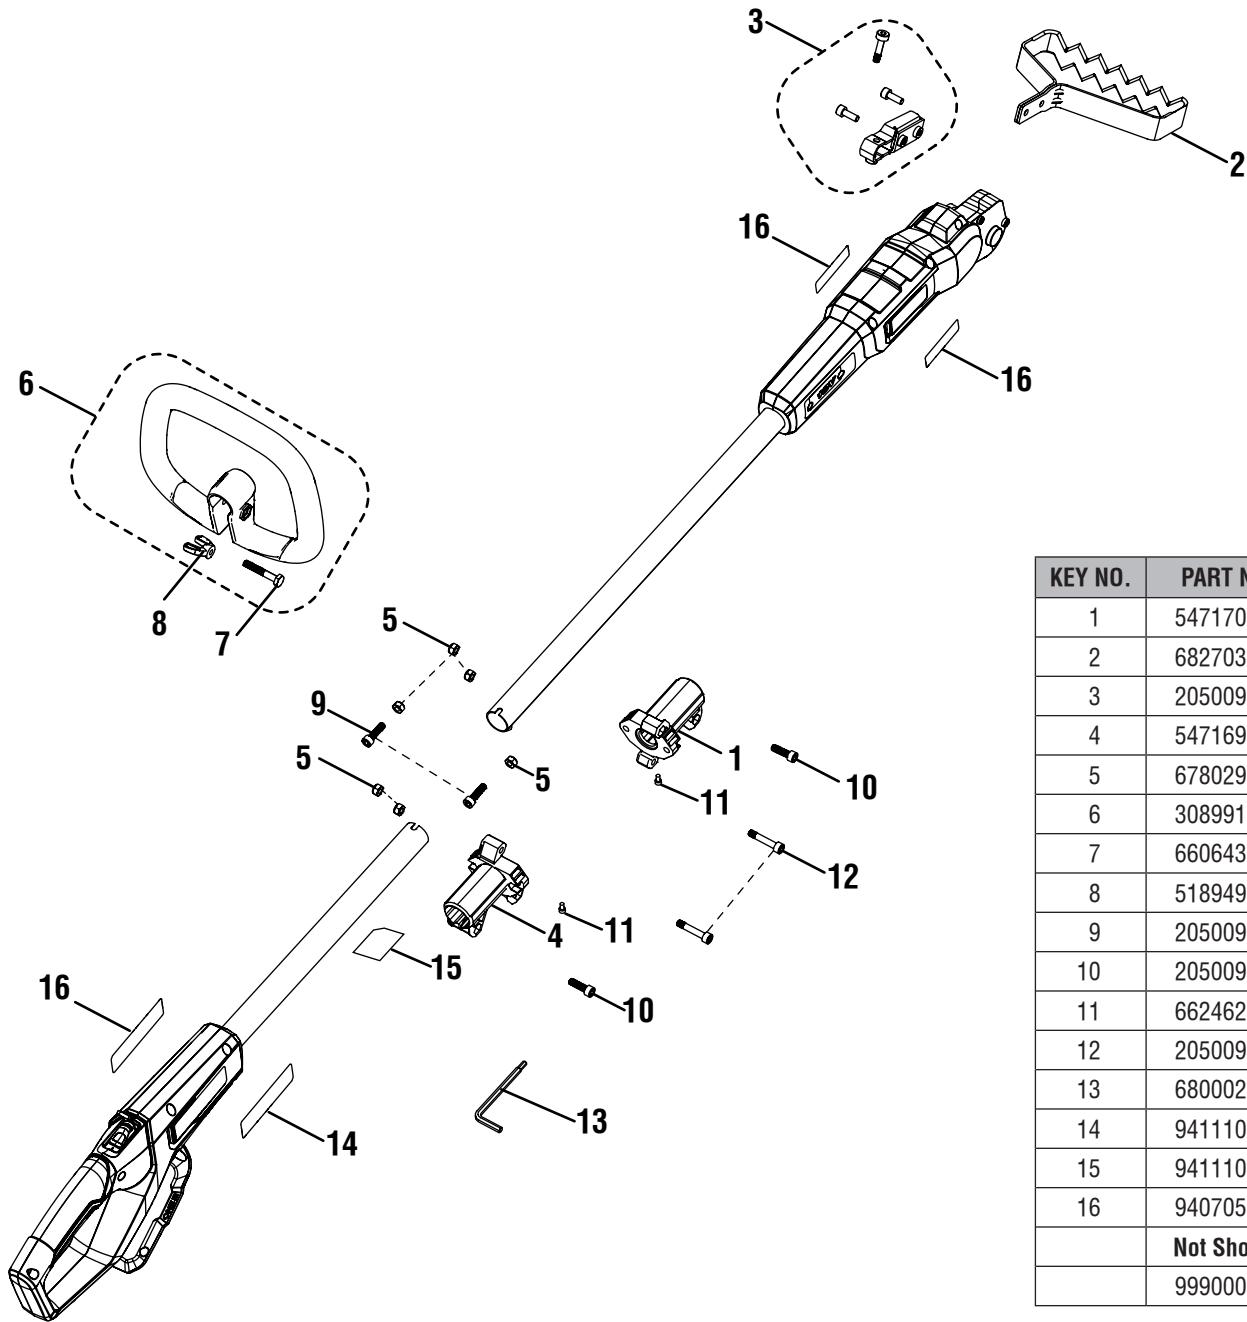

# REPAIR SHEET

BRAND <b>RYOBI</b>		DESCRIPTION <b>18 Volt Garden Hoe</b>
MODEL NO. <b>P29013VNM</b>	MFG. NO. <b>108798001</b>	

## TECHTRONIC INDUSTRIES POWER EQUIPMENT

P.O. Box 1288, Anderson, SC 29622 ■ 1-800-525-2579 ■ [www.ryobitools.com](http://www.ryobitools.com)

3-13-23 (Rev:01)

*The model number and manufacturing location will be found on a label attached to the product. Always mention this information in all communications regarding this product and when ordering parts.*

### PARTS LIST

KEY NO.	PART NO.	DESCRIPTION	QTY.
1	547170001	Shaft Coupler B	1
2	682703001	Blade	1
3	205009005	Blade Clamp Assembly	1
4	547169001	Shaft Coupler A	1
5	678029009	Nut (M6)	6
6	308991003	Assist Handle & Fastener Assembly	1
7	660643008	Screw (1/4-20 x 1.606)	1
8	518949001	Wing Nut	1
9	205009002	Screw Assembly #1 (Inc. Key No. 5)	2
10	205009003	Screw Assembly #2 (Inc. Key No. 5)	2
11	662462001	Screw (M5 x 10 mm)	2
12	205009004	Screw Assembly #3 (Inc. Key No. 5)	2
13	680002001	Hex Key	1
14	941110111	Data\Icon Label	1
15	941110112	QR Code Label	1
16	940705492	Ryobi Logo Label	3
	<b>Not Shown:</b>		
	999000158	Operator's Manual	