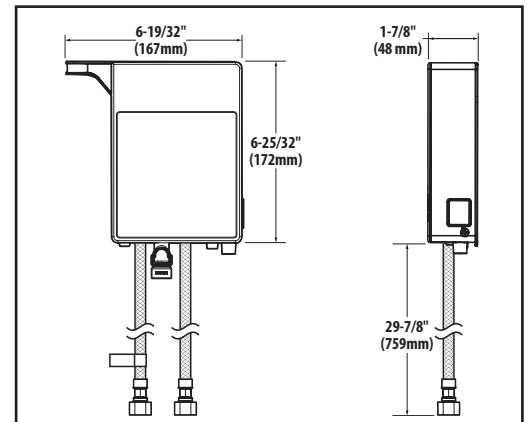

Close up view of Control Box