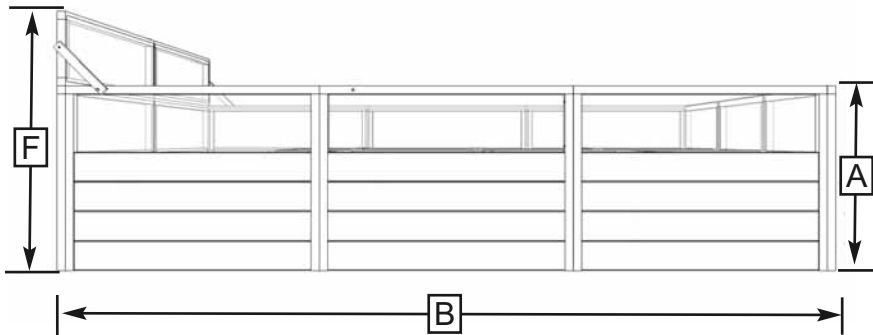

# 8x12 Raised Cedar Garden Bed

## Item# RB812

Version #2  
March 24th, 2016

Front View

Side View

Top View

### Product Specifications:

- A: Height = 33 1/2"
- B: Depth = 141"
- C: Width = 92"
- D: Bottom to Screen = 21 1/2"
- E: Screen Frame Height = 12"
- F: Bottom to Top Trellis = 47"
- G: Door Width = 30 5/8"
- H: Rear Bed Depth = 28"
- I: Length of Inner Panels = 107 1/4"
- J: Depth of Side Bed = 30 5/8"

### Shipping Specifications:

- 4 UPS Boxes
- 7"H x 34"W x 47"L
- Box 1 weight = 80 lbs
- Box 2 weight = 90 lbs
- Box 3 weight = 90 lbs
- Box 3 weight = 80 lbs
- Total Weight = 340 lbs