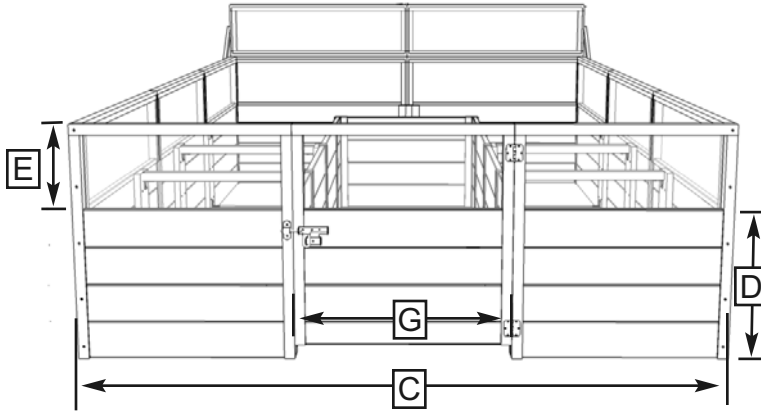

# 8x12 Raised Cedar Garden Bed

## Item# RB812

Version #2  
March 24th, 2016

Front View

Side View

Top View

### Product Specifications:

- A: Height = 33 1/2"
- B: Depth = 141"
- C: Width = 92"
- D: Bottom to Screen = 21 1/2"
- E: Screen Frame Height = 12"
- F: Bottom to Top Trellis = 47"
- G: Door Width = 30 5/8"
- H: Rear Bed Depth = 28"
- I: Length of Inner Panels = 107 1/4"
- J: Depth of Side Bed = 30 5/8"

### Shipping Specifications:

- 4 UPS Boxes
- 7"H x 34"W x 47"L
- Box 1 weight = 80 lbs
- Box 2 weight = 90 lbs
- Box 3 weight = 90 lbs
- Box 3 weight = 80 lbs
- Total Weight = 340 lbs