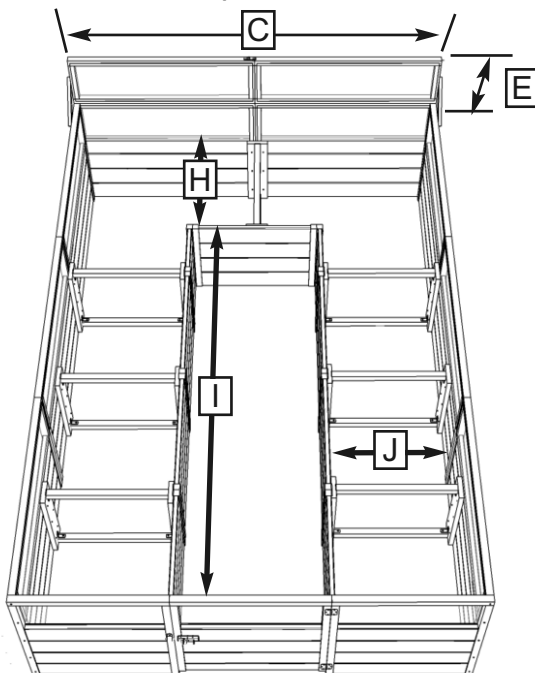

## Item# RB812

Version #2  
March 24th, 2016

Front View

Side View

Top View

### Product Specifications:

- A: Height = 33 1/2"
- B: Depth = 141"
- C: Width = 92"
- D: Bottom to Screen = 21 1/2"
- E: Screen Frame Height = 12"
- F: Bottom to Top Trellis = 47"
- G: Door Width = 30 5/8"
- H: Rear Bed Depth = 28"
- I: Length of Inner Panels = 107 1/4"
- J: Depth of Side Bed = 30 5/8"

### Shipping Specifications:

- 4 UPS Boxes
- 7"H x 34"W x 47"L
- Box 1 weight = 80 lbs
- Box 2 weight = 90 lbs
- Box 3 weight = 90 lbs
- Box 3 weight = 80 lbs
- Total Weight = 340 lbs