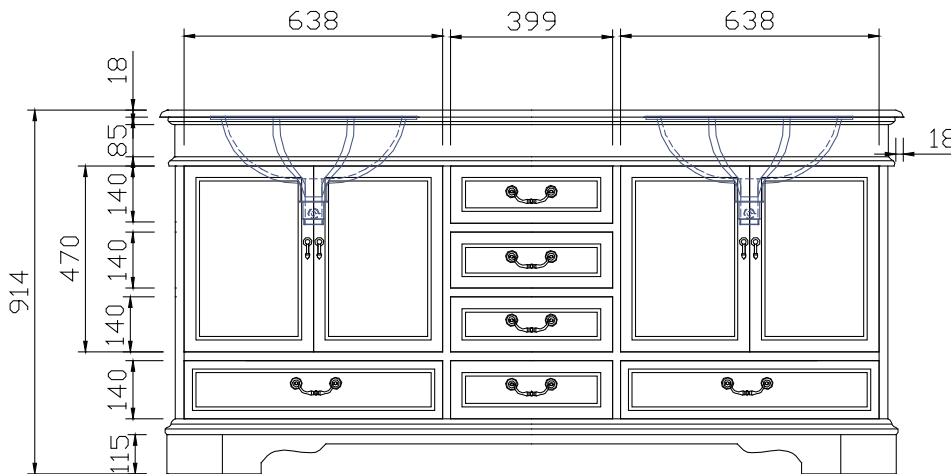

Model: V0297CW72D

Overall Dimensions

72" x 22" x 36"

TOP VIEW

BACK VIEW

FRONT VIEW

SIDE VIEW

*All dimension in millimeters unless otherwise specified. Dimensions subject to tolerance.