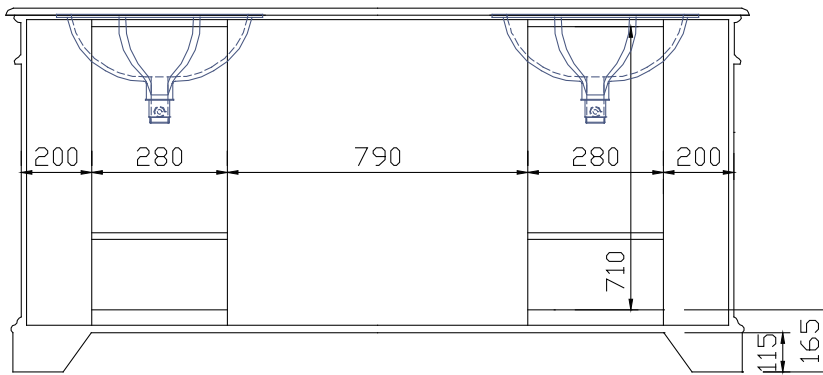

Model: V0297CW72D

Overall Dimensions

72" x 22" x 36"

TOP VIEW

BACK VIEW

FRONT VIEW

SIDE VIEW

*All dimension in millimeters unless otherwise specified. Dimensions subject to tolerance.