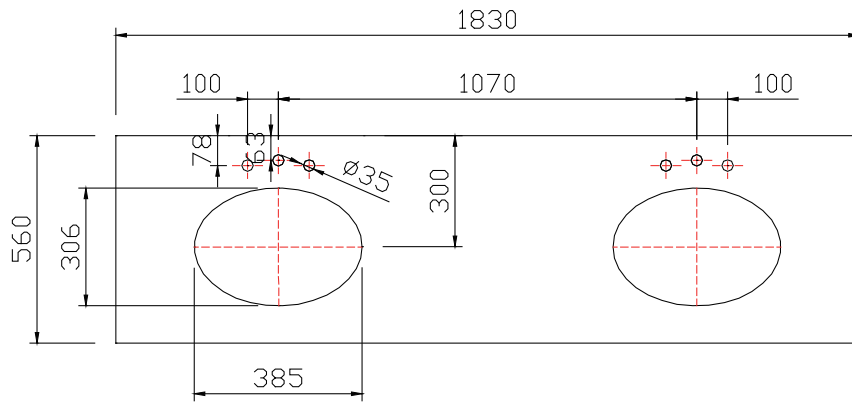

Model: V0297CW72D

Overall Dimensions

72" x 22" x 36"

TOP VIEW

BACK VIEW

FRONT VIEW

SIDE VIEW

*All dimension in millimeters unless otherwise specified. Dimensions subject to tolerance.