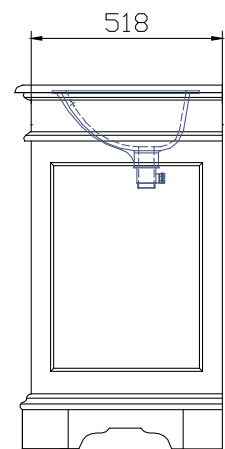

Model: V0297CW72D

Overall Dimensions

72" x 22" x 36"

TOP VIEW

BACK VIEW

FRONT VIEW

SIDE VIEW

*All dimension in millimeters unless otherwise specified. Dimensions subject to tolerance.