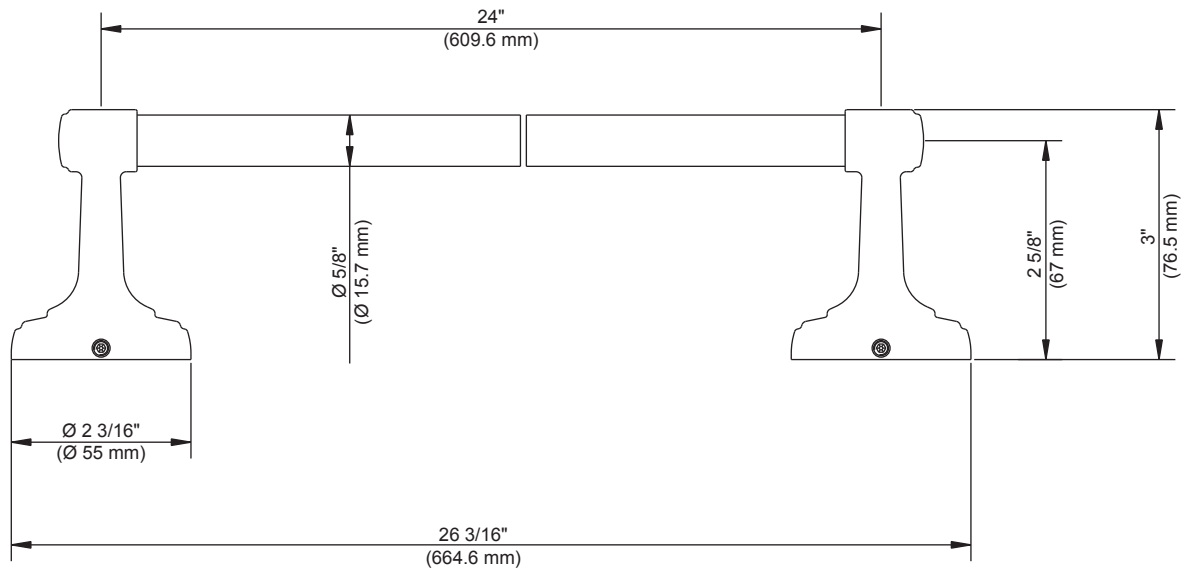

Glacier Bay Keegan 24" Towel Bar

MODEL	STORE SKU#	FINISH
BTB012000RB	596776	Oil Rubbed Bronze

FEATURES

- Easy Installation
- Installation Hardware Included
- Tools Required for Installation:
 - Drill and Drill Bit Set
 - Phillips Screwdriver
 - Pencil
 - Claw Hammer (For Ceramic Tile)

WARRANTY

- Limited Lifetime Warranty

INSTALLATION DIMENSIONS