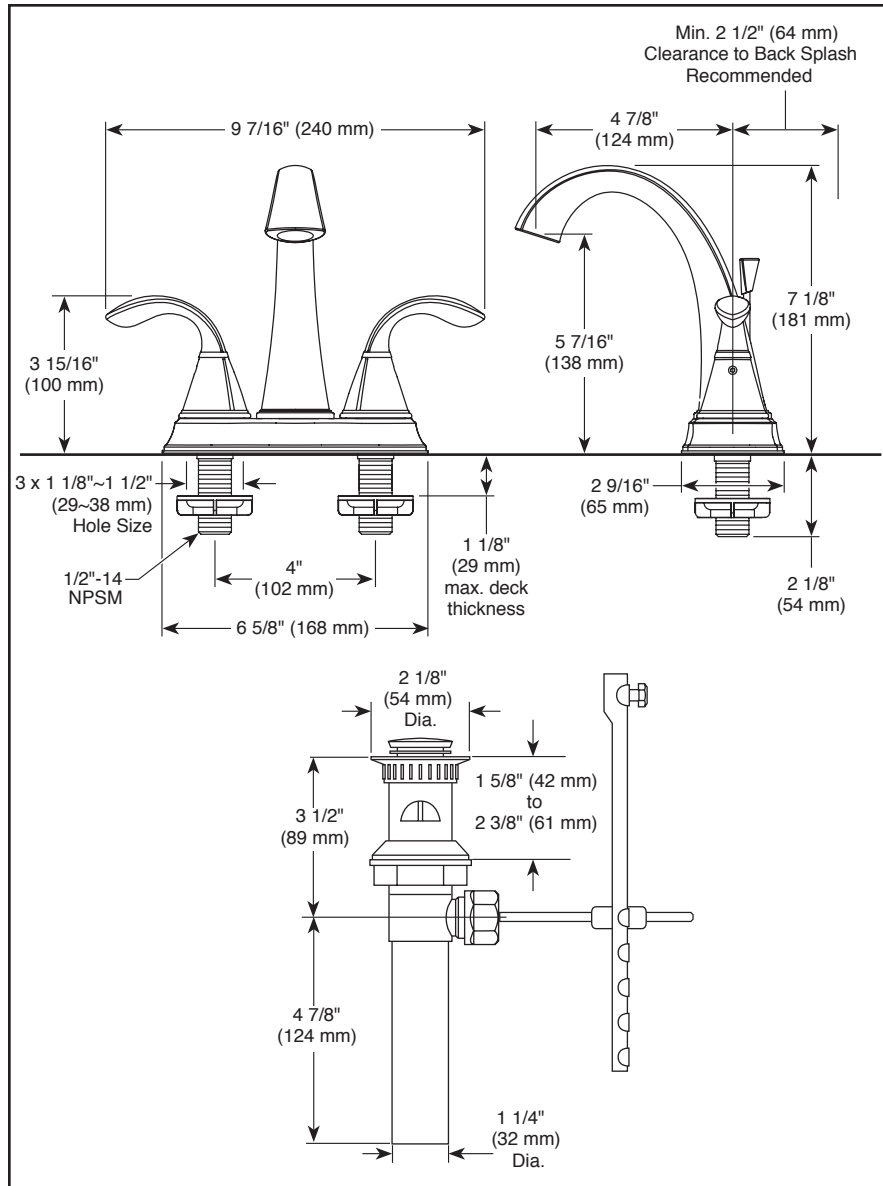

see what Delta can do™

BATHROOM FAUCET

- Zella™ Collection
- Two Handle Deck Mount

Submitted Model No.: _____

Specific Features: _____

▲ Designate proper finish suffix

STANDARD SPECIFICATIONS

- Max. flow rate 1.5 gpm @ 60 psi, 5.7 L/min @ 414 kPa
- Max. flow rate (ECO models only) 1.2 gpm @ 60 psi, 4.5 L/min @ 414 kPa
- Three hole mount
- Hot and cold stems are interchangeable
- 1/4 turn handle stops
- Control mechanism is a rotating cylinder type with stainless steel plate and 90° rotation, with replaceable non-metallic seats
- Models have drain with pop-up type fitting with plated flange and stopper
- RP76691 thick deck mounting kit adds 1 1/4" (25 mm) to maximum deck thickness