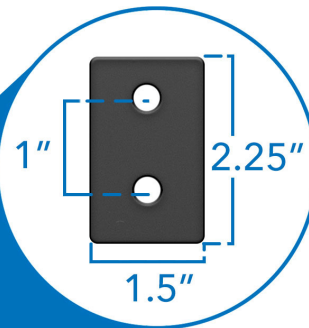

16" Height Adjustment