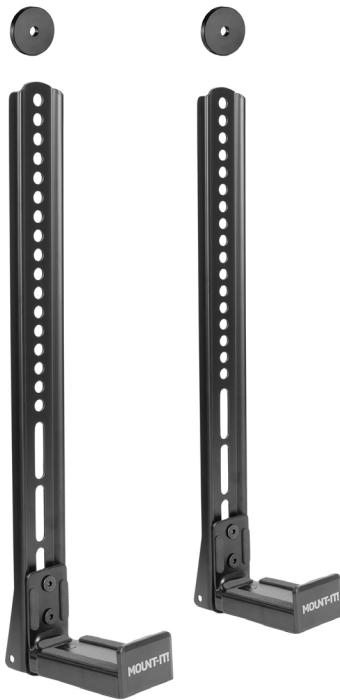

# MOUNT-IT!

MI-SB50

## Soundbar TV and Wall Mount Combo

This two-in-one sound bar TV mounting bracket gives you a discreet minimalist design that enhances the smart, modern vibes of any room. It was designed to be able to attach to most TV's VESA plates. Place the mounting brackets either above or below the TV. Or even create a low profile wall mount with the adjustable arms. When used with TV mount brackets, the soundbar mount moves with the TV, allowing your sound to move with your TV. Everything you need to quickly install is included in the packaging.

- Mount either to your TV or to the wall
- Seamlessly integrated with your TV
- Works with any soundbar (up to 6.1" deep max)
- Adjustable arms
- Anti-Skid pads prevent scratches or scuffs

MI-SB50

# Soundbar TV and Wall Mount Combo