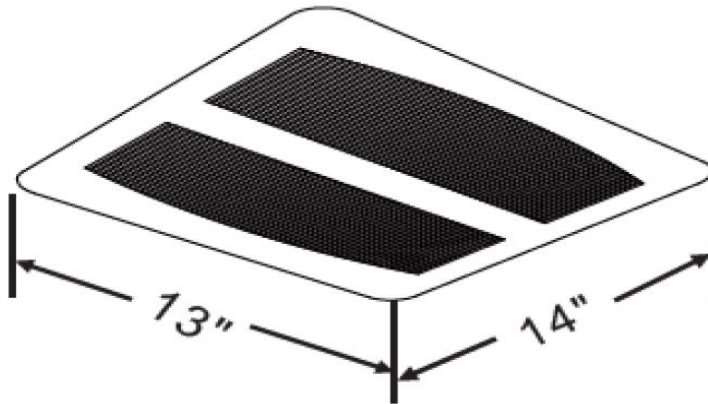

ESCB150 DIMENSIONS-2020

Includes models: ESCB150H, ESCB150HL, ESCB150LED, ESCB150L, ESCB150M, ESCB150HM, ESCB150HLED

FAN HOUSING

FAN GRILLE

Cyclone Range Hoods Inc.

1361 Huntingwood Drive, Unit 16

Tel: 1-888-293-5662 Fax: 416-293-4793