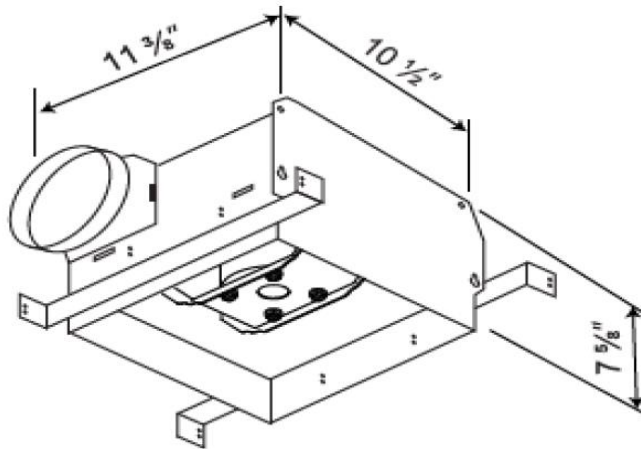

ESCB150 DIMENSIONS-2020

Includes models: ESCB150H, ESCB150HL, ESCB150LED, ESCB150L, ESCB150M, ESCB150HM, ESCB150HLED

FAN HOUSING

FAN GRILLE

Cyclone Range Hoods Inc.

1361 Huntingwood Drive, Unit 16

Tel: 1-888-293-5662 Fax: 416-293-4793