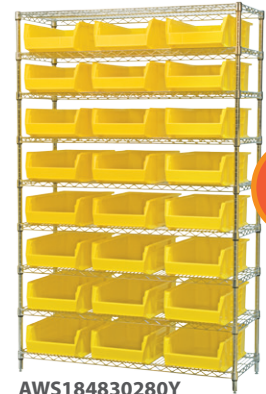

Super-Size AkroBin Shelving Systems

Super-Size AkroBin Wire Shelving Systems			Bin Dimensions (In.)			Shelf Dimensions (In.)			Quantity	
Model No.	Description	Super-Size AkroBin Colors	L	W	H	D	L	H	Bins	Shelves
AWS184830280	Wire Shelving w/ 30280 Bins	R, B, Y, SC	20	12-3/8	6	18	48	74	24	9
AWS184830281	Wire Shelving w/ 30281 Bins	R, B, Y, SC	20	12-3/8	8	18	48	74	18	7
AWS184830282	Wire Shelving w/ 30282 Bins	R, B, Y, SC	20	12-3/8	12	18	48	74	12	5
AWS184830283	Wire Shelving w/ 30283 Bins	R, B, Y, SC	20	18	12	18	48	74	8	5
AWS1848SAB	Wire Shelving w/ 30280, 30281, 30282, 30283 Bins	R, B, Y, SC	See Above			18	48	74	4/3/4/4†	6
AWS24360284	Wire Shelving w/ 30284 Bins	R, B, Y, SC	23-7/8	8-1/4	7	24	36	74	28	8
AWS24360287	Wire Shelving w/ 30287 Bins	R, B, Y, SC	23-7/8	11	10	24	36	74	16†	6
AWS24360288	Wire Shelving w/ 30288 Bins	R, B, Y, SC	23-7/8	16-1/2	11	24	36	74	12	3
AWS24360SAB	Wire Shelving w/ 30287 & 30288 Bins	R, B, Y, SC	See Above			24	36	74	12/6†	3
AWS24361288	Wire Shelving w/ 30288 Bins	R, B, Y, SC	23-7/8	16-1/2	11	24	36	63	10	3

AWS184830280Y

UP TO
2000
LBS.

Super-Size AkroBin Steel Shelving Systems			Bin Dimensions (In.)			Shelf Dimensions (In.)			Quantity	
Model Number	Description	Super-Size AkroBin Colors	L	W	H	D	L	H	Bins	Shelves
AS2479284	24" Shelving with 30284 Bins	B, R, Y, SC	23-7/8	8-1/4	7	24	36	79	32†	9
AS2479287	24" Shelving with 30287 Bins	B, R, Y, SC	23-7/8	11	10	24	36	79	24†	3
AS2479288	24" Shelving with 30288 Bins	B, R, Y, SC	23-7/8	16-1/2	11	24	36	79	12	4
AS2479ASSORT	24" Shelving with 30287/30288 Bins	B, R, Y, SC	See Above			24	36	79	12/6	3
AS3679292	30" Shelving with 30292 Bins	B, R, Y, SC	29-7/8	11	10	30	36	79	24	3
AS3679293	30" Shelving with 30293 Bins	B, R, Y, SC	29-7/8	16-1/2	11	30	36	79	12	4
AS3679ASSORT	30" Shelving with 30292/30293 Bins	B, R, Y, SC	See Above			30	36	79	12/6	3