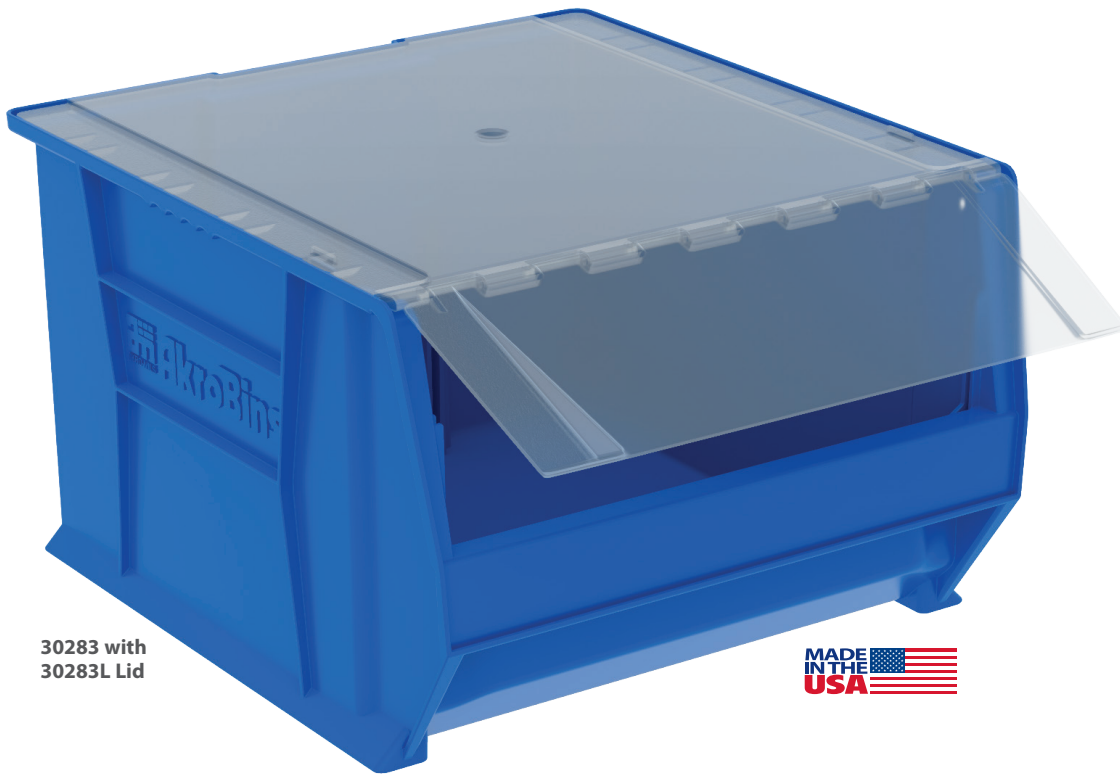

Super-Size AkroBin® Lids

Industry-standard large capacity stacking bins

- Heavy-duty, industrial-grade polymer bins stack securely atop each other, even with lids in place
- Easy to carry with large handle molded onto back of bin

30283 with
30283L Lid

30292 with 29304
Card Stock Holder

30281 with 40281
Length Divider

30284 with 41284
Width Divider

30293MOB
with Mobile Kit

Super-Size AkroBins Model No.	Outside Dimensions (In.)			Inside Dimensions (In.)				Capacity/Quantity			Accessories						
	L	W	H	L	W	H	X	Max. Cap. per Bin	Stacking Cap./= Qty. Stacked	Ctn. Qty.	Width Dividers*	Length Dividers*	Divider Pkg. Qty. W L	Bin Lids	Lid Pkg. Qty.	Card Stock Holder	
30280	20	12-3/8	6	16-7/8	10-11/16	5-3/8	15-1/2	200 lbs.	40 lb./10	4	–	40280 (3)	–	2	30280L	4	29304
30281	20	12-3/8	8	16-7/8	10-11/16	7-3/8	15-1/2	200 lbs.	50 lb./7	3	–	40281 (3)	–	3	30281L	3	29304
30282	20	12-3/8	12	16-7/8	10-11/16	11-3/8	15-1/2	200 lbs.	60 lb./5	2	–	40282 (3)	–	1	30282L	2	29304
30283	20	18-3/8	12	16-7/8	16-9/16	11-3/8	15-1/2	300 lbs.	150 lb./5	1	–	40282 (3)	–	1	30283L	1	29304
30284	23-7/8	8-1/4	7	20-7/8	6-3/8	6-1/8	19-3/8	200 lbs.	150 lb./5	4	41284 (2)	40286 (1)	2	4	–	–	29304
30286	23-7/8	11	7	20-7/8	9-1/8	6-1/8	19-5/16	200 lbs.	150 lb./5	4	41286 (2)	40286 (3)	2	4	30286L	4	29304
30287	23-7/8	11	10	20-3/4	9	9-1/8	19-5/16	300 lbs.	150 lb./5	4	41287 (2)	40287 (3)	6	6	–	–	29304
30288	23-7/8	16-1/2	11	20-3/4	14-3/8	10-1/8	19-5/16	300 lbs.	150 lb./5	1	41288 (2)	40287 (3)	6	6	–	–	29304
30288MOB[‡]	Mobile 30288 bin with 3" locking casters**							200 lbs.	–	1	41288 (2)	40287 (3)	6	6	–	–	29304
30289	23-7/8	18-1/4	12	20-3/4	16	11-1/8	19-1/4	300 lbs.	150 lb./5	1	41289 (2)	40289 (3)	2	1	–	–	29304
30289MOB[‡]	Mobile 30289 bin with 3" locking casters**							200 lbs.	–	1	41289 (2)	40289 (3)	2	1	–	–	29304
30290	29-1/4	18-3/8	12	26-1/8	16-9/16	11-3/8	24-3/4	300 lbs.	150 lb./5	1	–	40290 (3)	–	1	30290L	1	29304
30290MOB[‡]	Mobile 30290 bin with 3" locking casters**							200 lbs.	–	1	–	40290 (3)	–	1	–	–	29304
30292	29-7/8	11	10	26-3/4	9	9-1/8	25-5/16	300 lbs.	150 lb./5	4	41287 (2)	40292 (3)	6	6	–	–	29304
30292MOB[‡]	Mobile 30292 bin with 3" locking casters**							200 lbs.	–	4	41287 (2)	40292 (3)	6	6	–	–	29304
30293	29-7/8	16-1/2	11	26-3/4	14-3/8	10-1/8	25-5/16	300 lbs.	150 lb./5	1	41288 (2)	40292 (3)	6	6	–	–	29304
30293MOB[‡]	Mobile 30293 bin with 3" locking casters**							200 lbs.	–	1	41288 (2)	40292 (3)	6	6	–	–	29304