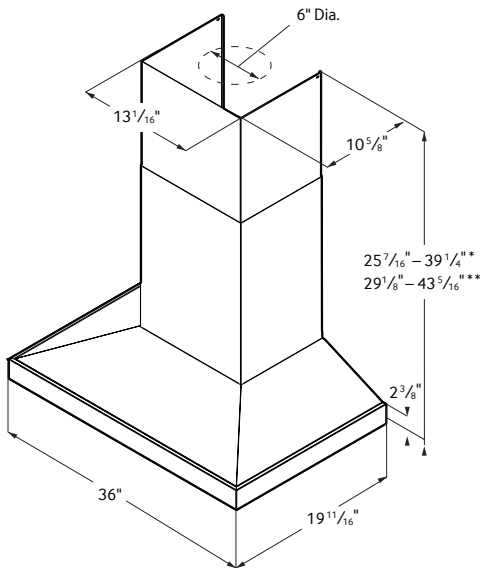

Dimensions and Clearance

* For Vented Installation

** For Non-Vented Recirculating Installation

Total Power

220W

Power Source

120V / 60 Hz / 15A

Range Hood

- 36" Stainless Steel Chimney Hood
- Vent Fan: 390 CFM (600 CFM Optional)
- Front-Centered, Touch Control
- 4 Fan Speeds: 3 Step, 1 Booster
- 74 dBA Noise Level
- Hood Connectivity Control
- Bluetooth® On/Off Control
- Mobile Monitoring: Fan Speed, Lighting On/Off, Power Control
- Removable Baffle Filter
- LED Lighting

Warranty

One (1) Year All Parts and Labor

Product Dimensions & Weight (WxHxD)

Outside (Max) Hood Dimensions:

36" x 25⁷/₁₆" x 19¹¹/₁₆"

Weight: 48.5 lbs

Shipping Dimensions & Weight (WxHxD)

Dimensions:

40³/₁₆" x 26¹/₂" x 18¹/₁₆"

Weight: 60.4 lbs

Color

Stainless Steel

Black Stainless Steel

Model

NK36K7000WS/A2

NK36K7000WG/A2

UPC Code

887276245287

887276245270

Hood Extension Kit (Optional)

NK-AE705PWS

NK-AE705PWG

Recirculation Kit (Optional)

NK-AF030FNB

Charcoal Filter

NK-AR050FNB