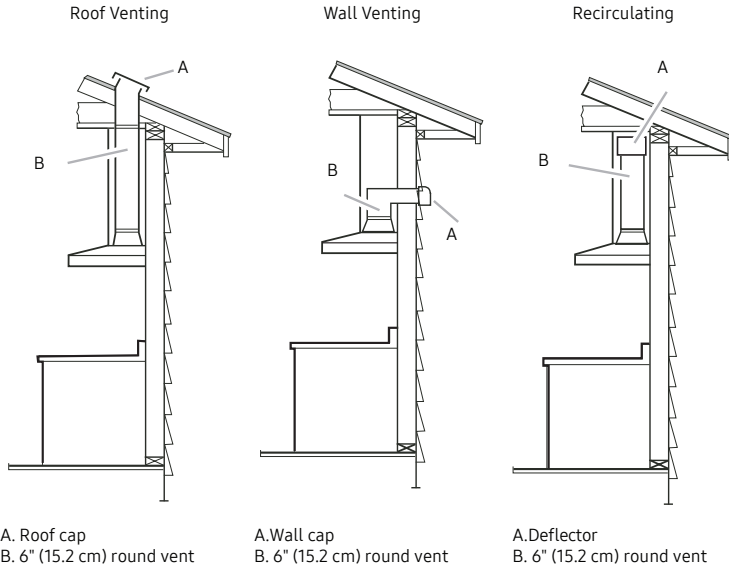

Convenience

- LED Lighting

NK36K7000WS/A2

SAMSUNG

36" Range Hood

Venting Methods

Dimensions and Clearance

* For Vented Installation