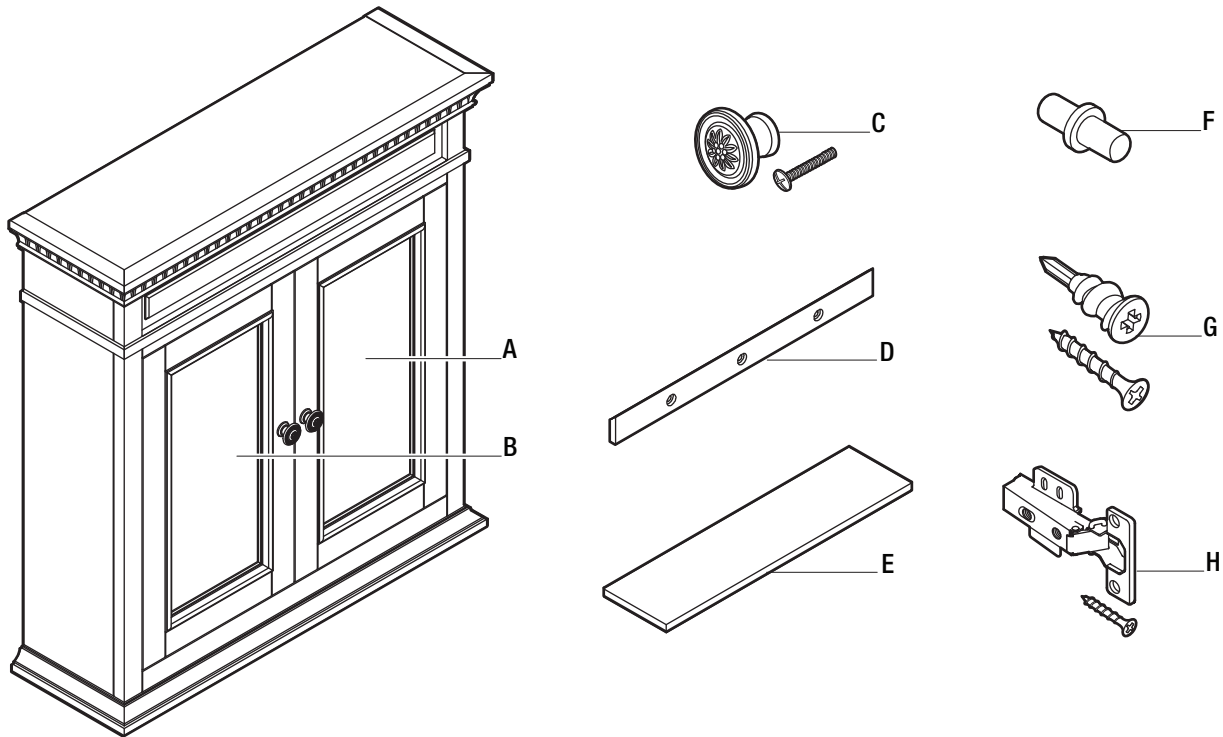

REPLACEMENT PARTS LIST

CAILLA WALL CABINET

Please use the table below to identify the part number needed, and call FGI Industries, Ltd. Customer Service for your replacement at **888-620-3667**. Our team is available to assist you Monday - Friday, 7:00 A.M. - 5:00 P.M. (CST).

Part	Description	Part #
A	Right Door	PB-CKWW2428-RD
B	Left Door	PB-CKWW2428-LD
C	Door Knob (1 knob; 1 screw)	PB-KNOB-LS208
D	Hanging Rail (1 rail; 3 screws)	PB-CKWW2428-HR
E	Shelf	PB-CKWW2428-SHELF
F	Shelf Pin	PB-SHELFPIN-CT001
G	Drywall Anchor	PB-WALL ANCHOR-BH004
H	Slow Close Hinge (1 hinge; 6 screws)	PB-SC HINGE-HY006