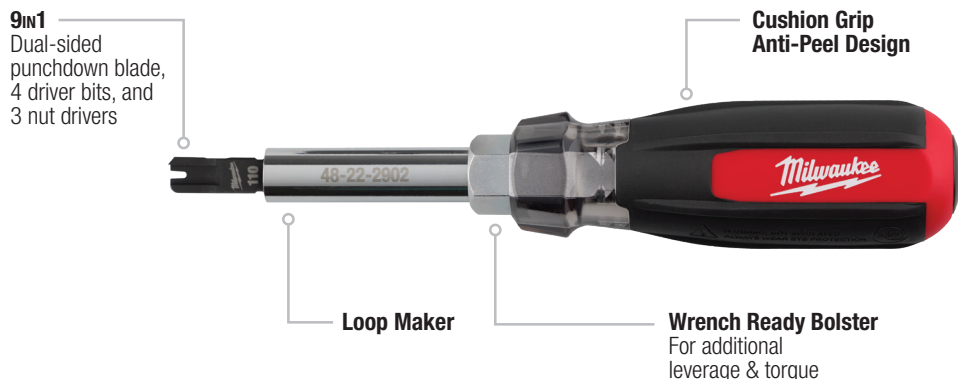

INCLUDES
110 & 66
BLADES

Part #	Description
48-22-2902	9in1 Punchdown Multi-Bit Driver