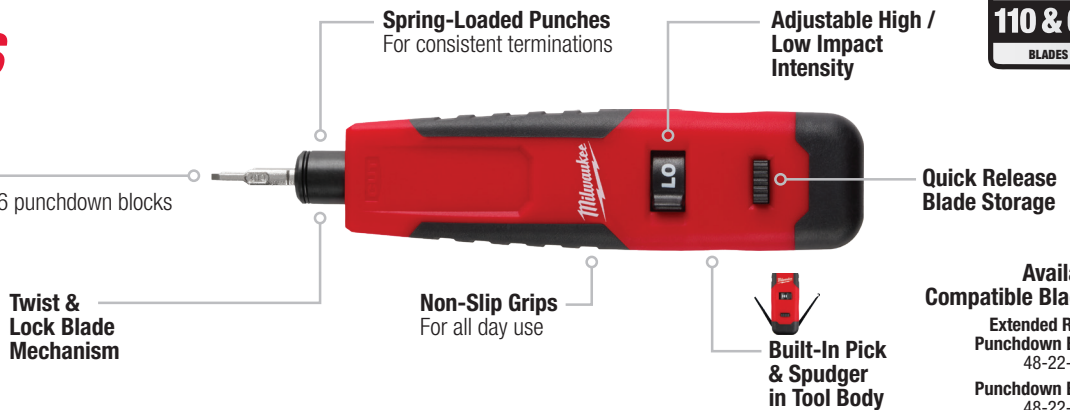

INCLUDES
110 & 66
BLADES

Available Compatible Blades:
Extended Reach Punchdown Blade
48-22-2166
Punchdown Blade
48-22-2167

Part #	Description
48-22-2164	Impact Punchdown Tool

9IN1 PUNCHDOWN MULTI-BIT SCREWDRIVER

**MOST
VERSATILE**