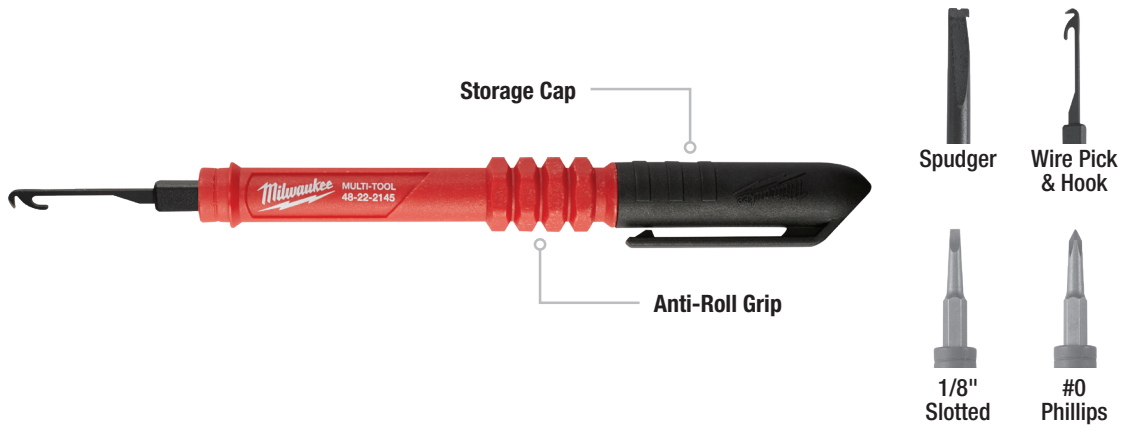

MULTI-PICK TOOL

4in1

4 Tools in 1

Part #	Description
48-22-2145	Multi-Pick Tool

ELECTRICIAN SNIPS

BLADES WON'T LOOSEN.

BOLT LOCK

Wire Gullet Prevents Walking