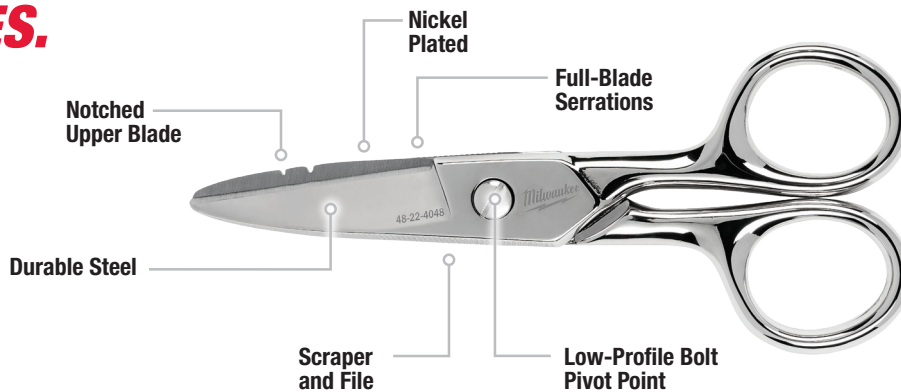

Part #	Description
48-22-4045	Electrician Snips

UTP STRIPPER

**COMFORTABLE,
ONE-HANDED OPERATION**

Optimized Finger Loop

Part #	Description
48-22-3065	UTP Stripper

COAX STRIPPER

**VERSATILE,
QUICK STRIPS**

Dual-Sided Cartridge

Part #	Description
48-22-3064	Coax Stripper

ELECTRICIAN SCISSORS w/ EXTENDED HANDLE

**SHARP BLADES.
EASY CUTS.**

Notched Upper Blade

Part #	Description
48-22-4049	Electrician Scissors w/ Extended Handle

ELECTRICIAN SCISSORS

**SHARP BLADES.
EASY CUTS.**

Full Blade Serrations

Part #	Description
48-22-4048	Electrician Scissors

EXTENDED REACH COAX CRIMPER

**EASY ACCESS.
QUICK CRIMPS.**

Open Head Design

CRIMPS
F, BNC, RCA
CONNECTORS