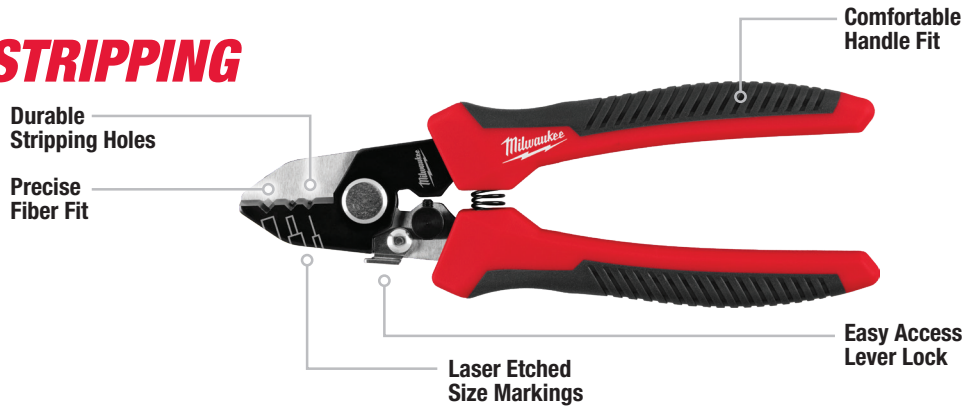

Nothing but **HEAVY DUTY.**

NEW

DATA COMMUNICATIONS HAND TOOLS

TRI-HOLE FIBER STRIPPER

**PRECISE &
CONTROLLED STRIPPING**

Precise Fiber Fit

Part #	Description
48-22-3013	Tri-Hole Fiber Stripper

FIBER OPTIC DROP CABLE SLITTER

**QUICK SLITTING.
BETTER COMFORT.**

Quick Mid-Span Slitting,
No Disassembly

Quick Mid-Span Slitting
No disassembly

Also Available:
Replacement Blade
48-22-3018

Part #	Description
48-22-3015	Fiber Optic Drop Cable Slitter

BUFFER TUBE RINGER & SLITTER

**ALL-IN-ONE RINGING.
BEST CONTROL.**

Tool Free Adjustable
Blade Height

Part #	Description
48-22-3014	Buffer Tube Ringer & Slitter

KEVLAR® SHEARS

**EASY CUTS.
STRONG KEVLAR® GRIP.**

Open Head Design

Durable Steel Blades
Stay sharp

Non-Slip Micro Serrated Blade

Part #	Description
48-22-3017	Kevlar® Shears

CAN WRENCH 3/8" & 7/16"

**MOST DURABLE.
BETTER COMFORT.**

Thin-Walled Sockets,
For Better Access