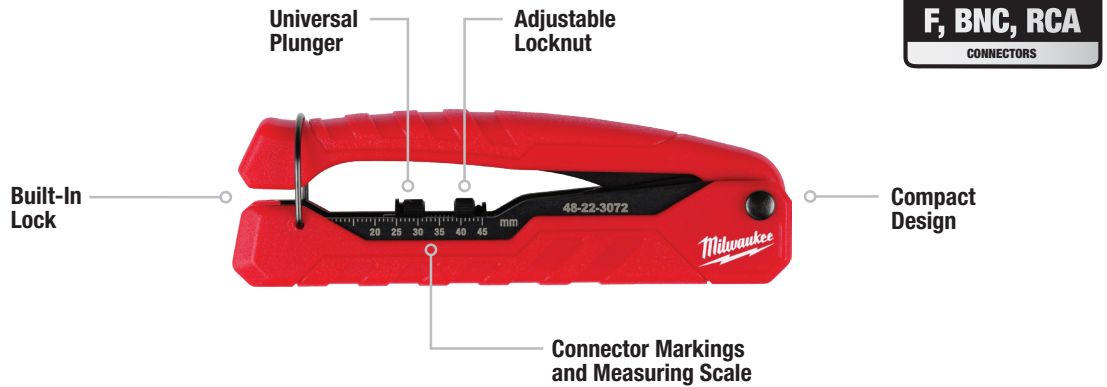

Part #	Description
48-22-4045	Electrician Snips

UTP STRIPPER

**COMFORTABLE,
ONE-HANDED OPERATION**

Optimized Finger Loop

Part #	Description
48-22-3065	UTP Stripper

COAX STRIPPER

**VERSATILE,
QUICK STRIPS**

Dual-Sided Cartridge

Part #	Description
48-22-3064	Coax Stripper

ELECTRICIAN SCISSORS w/ EXTENDED HANDLE

**SHARP BLADES.
EASY CUTS.**

Notched Upper Blade

Part #	Description
48-22-4049	Electrician Scissors w/ Extended Handle

ELECTRICIAN SCISSORS

**SHARP BLADES.
EASY CUTS.**

Full Blade Serrations

Part #	Description
48-22-4048	Electrician Scissors

EXTENDED REACH COAX CRIMPER

**EASY ACCESS.
QUICK CRIMPS.**

Open Head Design

CRIMPS
F, BNC, RCA
CONNECTORS

Part #	Description
48-22-3073	Extended Reach Compression Coax Crimper

COAX COMPRESSION CRIMPER

**QUICK
CRIMPS**

Compact Design

CRIMPS
F, BNC, RCA
CONNECTORS

Part #	Description
48-22-3072	Coax Compression Crimper