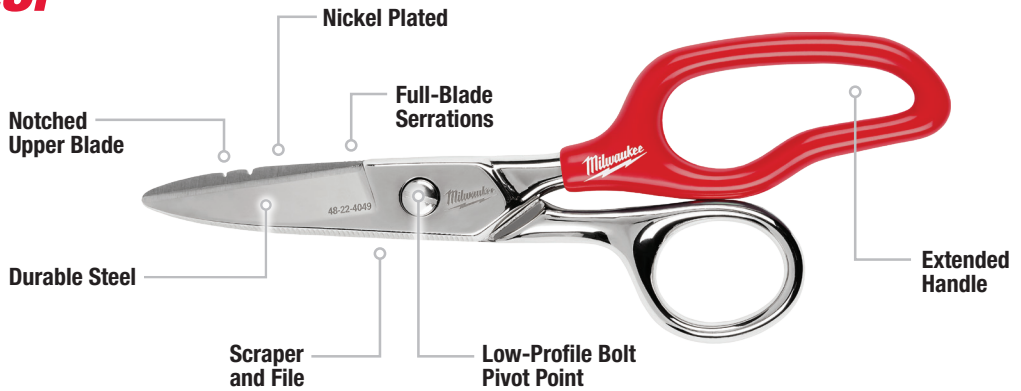

MULTI-PICK TOOL

4in1

4 Tools in 1

Part #	Description
48-22-2145	Multi-Pick Tool

ELECTRICIAN SNIPS

BLADES WON'T LOOSEN.

BOLT LOCK

Wire Gullet Prevents Walking

Part #	Description
48-22-4045	Electrician Snips

UTP STRIPPER

**COMFORTABLE,
ONE-HANDED OPERATION**

Optimized Finger Loop

Part #	Description
48-22-3065	UTP Stripper

COAX STRIPPER

**VERSATILE,
QUICK STRIPS**

Dual-Sided Cartridge

Part #	Description
48-22-3064	Coax Stripper

ELECTRICIAN SCISSORS w/ EXTENDED HANDLE

**SHARP BLADES.
EASY CUTS.**

Notched Upper Blade

Part #	Description
48-22-4049	Electrician Scissors w/ Extended Handle

ELECTRICIAN SCISSORS

**SHARP BLADES.
EASY CUTS.**

Full Blade Serrations

Part #	Description
48-22-4048	Electrician Scissors

EXTENDED REACH COAX CRIMPER

**EASY ACCESS.
QUICK CRIMPS.**

Open Head Design

CRIMPS
F, BNC, RCA
CONNECTORS