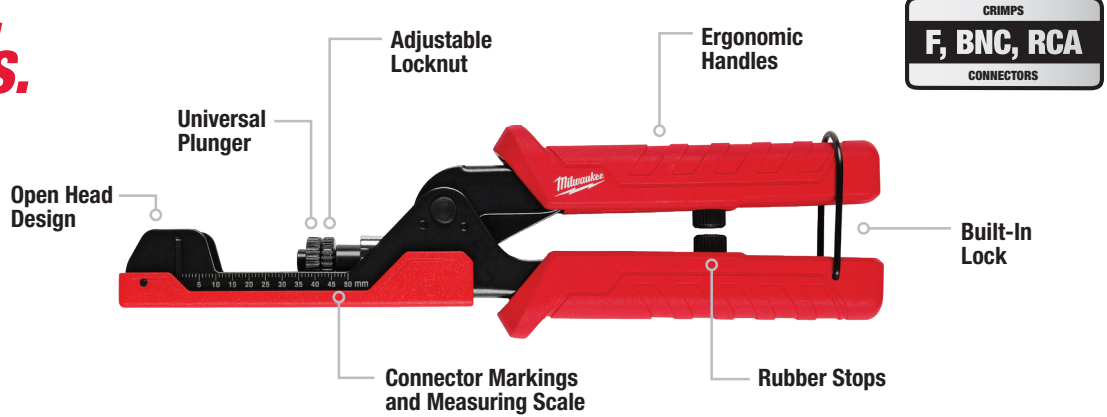

Part #	Description
48-22-4045	Electrician Snips

UTP STRIPPER

**COMFORTABLE,
ONE-HANDED OPERATION**

Optimized Finger Loop

Part #	Description
48-22-3065	UTP Stripper

COAX STRIPPER

**VERSATILE,
QUICK STRIPS**

Dual-Sided Cartridge

Part #	Description
48-22-3064	Coax Stripper

ELECTRICIAN SCISSORS w/ EXTENDED HANDLE

**SHARP BLADES.
EASY CUTS.**

Notched Upper Blade

Part #	Description
48-22-4049	Electrician Scissors w/ Extended Handle

ELECTRICIAN SCISSORS

**SHARP BLADES.
EASY CUTS.**

Full Blade Serrations

Part #	Description
48-22-4048	Electrician Scissors

EXTENDED REACH COAX CRIMPER

**EASY ACCESS.
QUICK CRIMPS.**

Open Head Design

CRIMPS
F, BNC, RCA
CONNECTORS

Part #	Description
48-22-3073	Extended Reach Compression Coax Crimper

COAX COMPRESSION CRIMPER

**QUICK
CRIMPS**

Compact Design

CRIMPS
F, BNC, RCA
CONNECTORS

Part #	Description
48-22-3072	Coax Compression Crimper