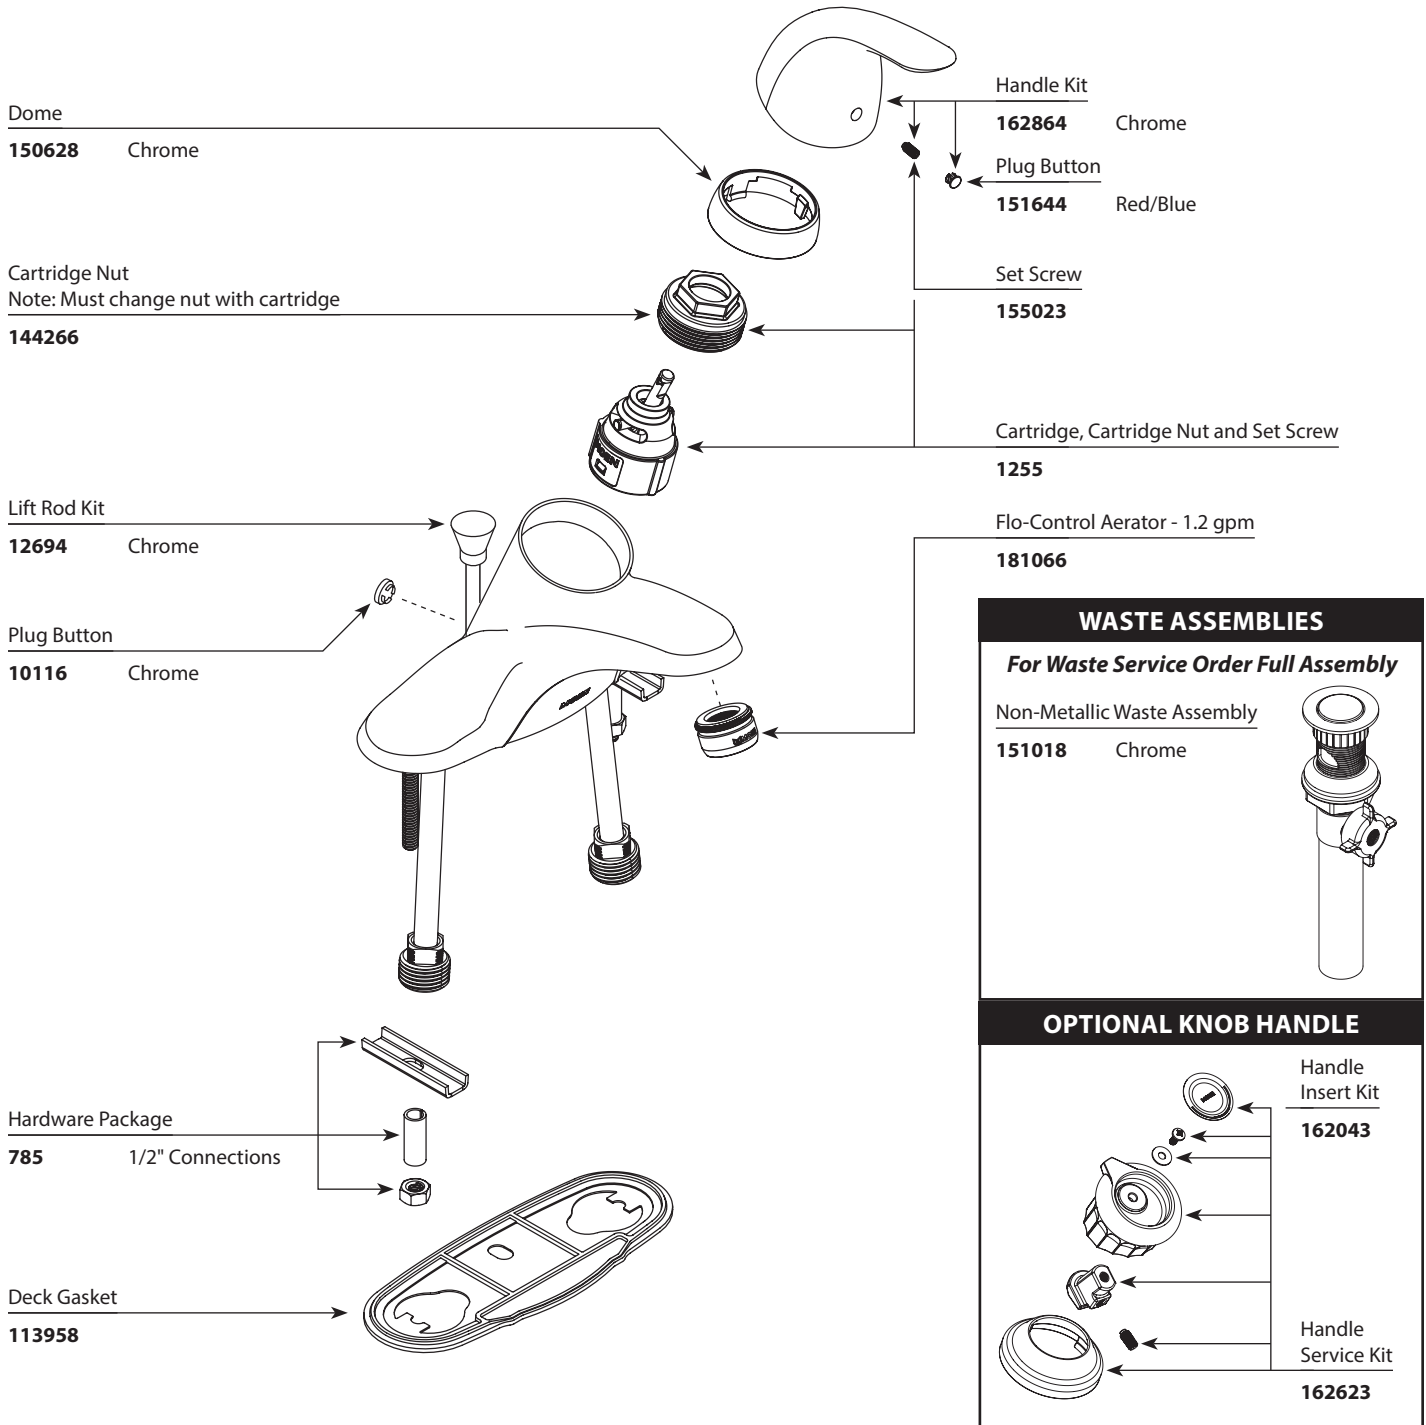

Buy it for looks. Buy it for life.®

Illustrated Parts

*There is more than 1 version of this model.
Page down to identify the version you have.*

■ Order by Part Number

ADLER™		
Single-Handle Lavatory Faucet		
MODEL	FINISH	NOTES
WS84503	Chrome	Non-Metallic Waste

Buy it for looks. Buy it for life.®

Illustrated Parts

■ Order by Part Number

ADLER™		
Single-Handle Lavatory Faucet		
MODEL	FINISH	NOTES
WS84503	Chrome	Non-Metallic Waste