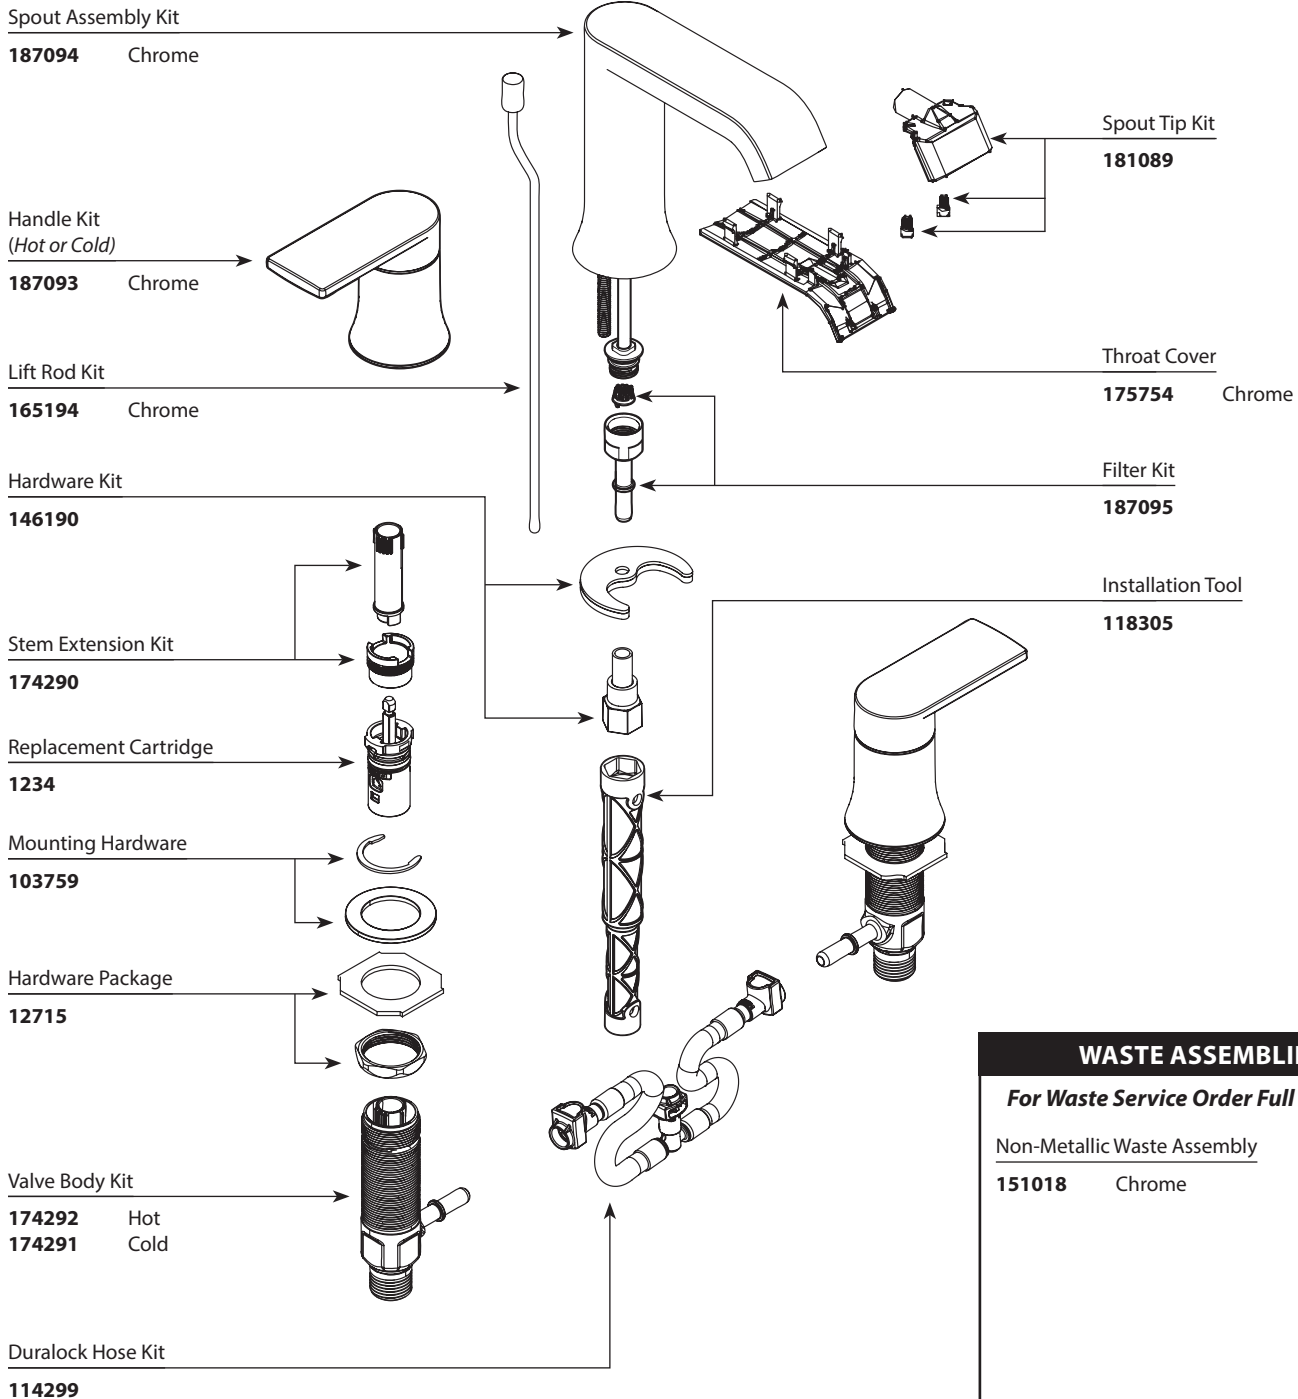

Buy it for looks. Buy it for life.®

■ Order by Part Number

Illustrated Parts

GENTA™		
Two-Handle Widespread Lavatory Faucet		
MODEL	FINISH	NOTES
84763	Chrome	Non-Metallic Waste

WASTE ASSEMBLIES

For Waste Service Order Full Assembly

Non-Metallic Waste Assembly
151018 Chrome