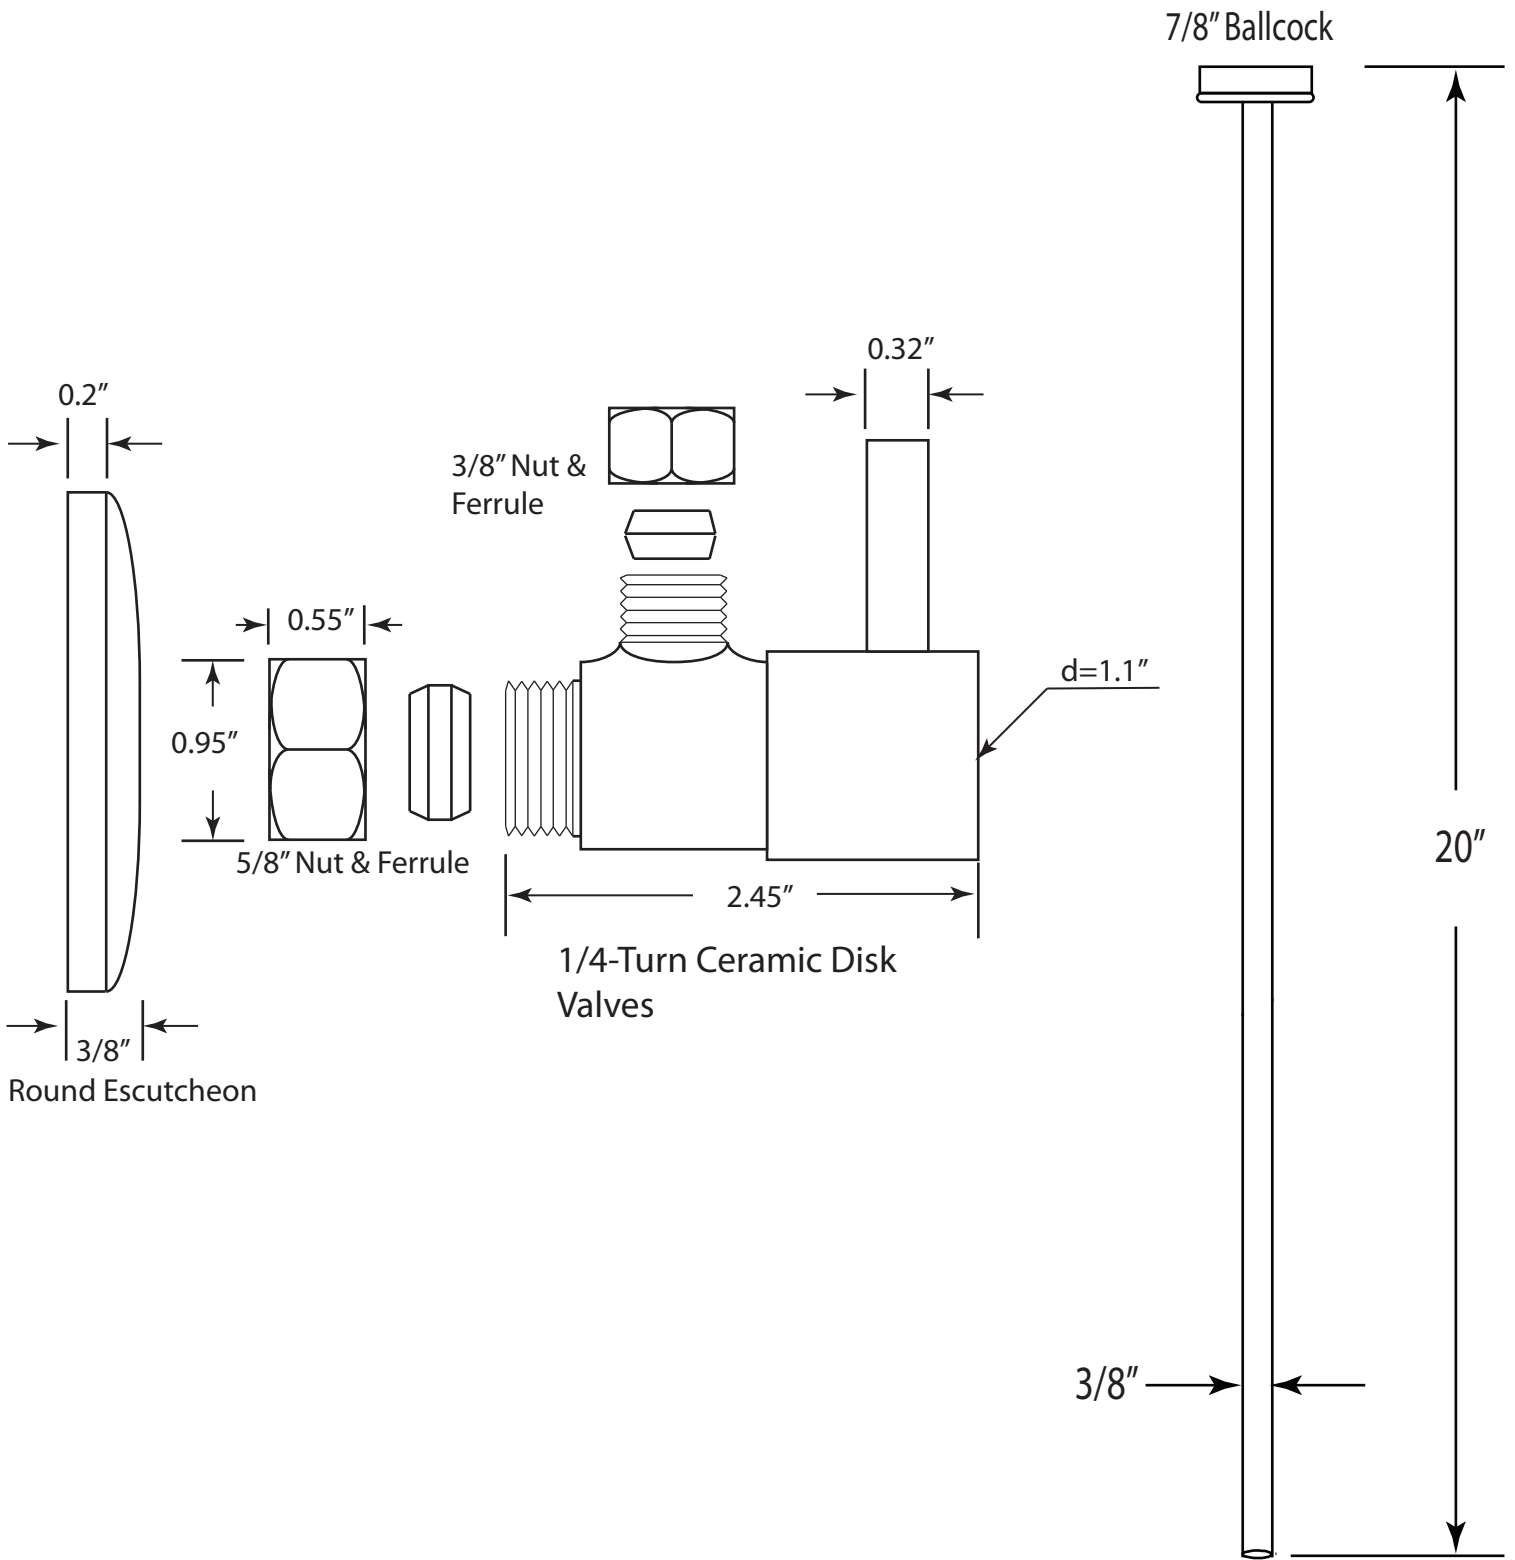

D105QRT

WESTBRASS
Fine Decorative Plumbing Since 1935

2429 E. Olympic Blvd.
Los Angeles, CA 90021

TITLE 1/4-Turn Round Handle Water Closet Supply Kit

DWG NO. D105QRT

DATE 6-4-2020

REV A

Scale