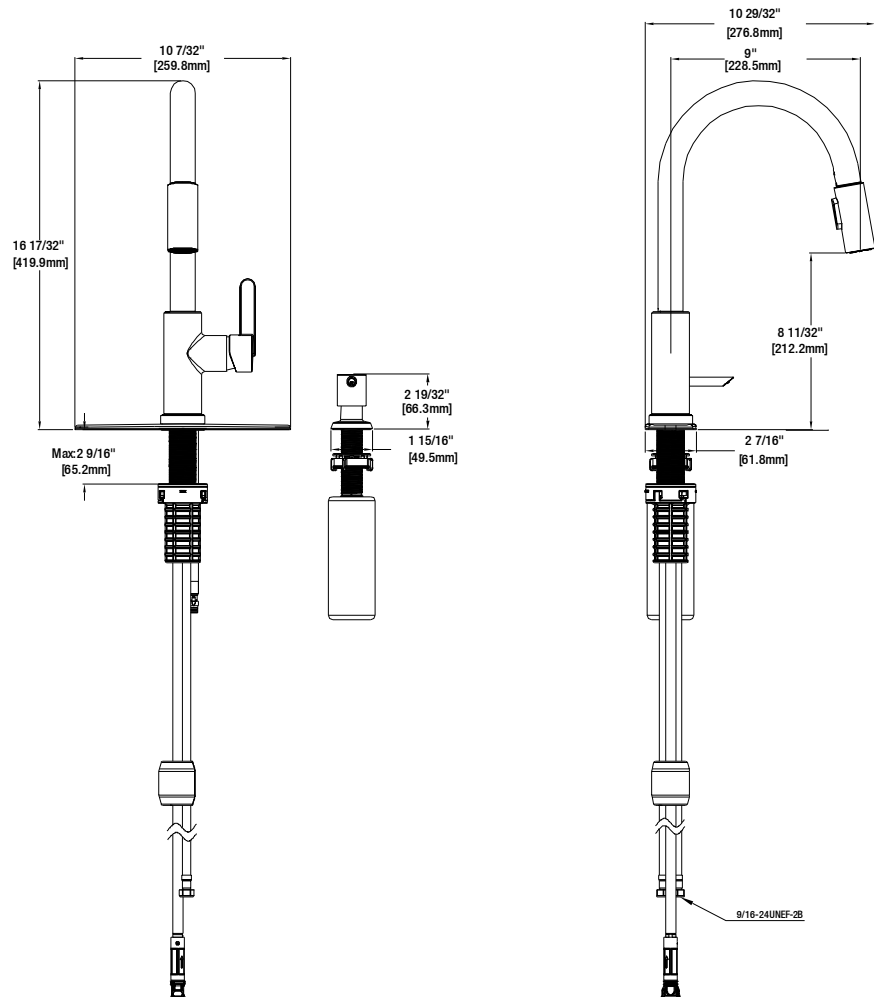

Paulina Single-Handle Pull-Down Sprayer Kitchen Faucet

MODEL	SKU #	FINISH
HD67780-1001	1004553869	Chrome
HD67780-1008D2	310471038	Stainless Steel

FEATURES

- Requires 1 Hole or 3 Hole Sink with 8" On-Center
- Max Flow Rate: 1.8 gpm (6.8 L/min) at 60 psi
- Max Countertop Thickness: 2 9/16"
- Spout Reach: 9"
- Spout Height: 16 17/32"
- Ceramic Valve for Lifetime Drip-Free Operation
- With Zinc Lever Handle
- With TurboSpray
- FastMount Installation

CODE COMPLIANCE

- IAPMO Certified: ASME A112.18.1/CSA B125.1
- NSF 61 Section 9
- NSF 372
- Calgreen Certified
- Meets AB 1953 Lead Standard
- ADA Compliant

WARRANTY

- Limited Lifetime Warranty

INSTALLATION DIMENSIONS

Glacier Bay reserves the right to make changes in specifications and materials and to change and discontinue models, both without notice or obligation. Dimensions are for reference only.