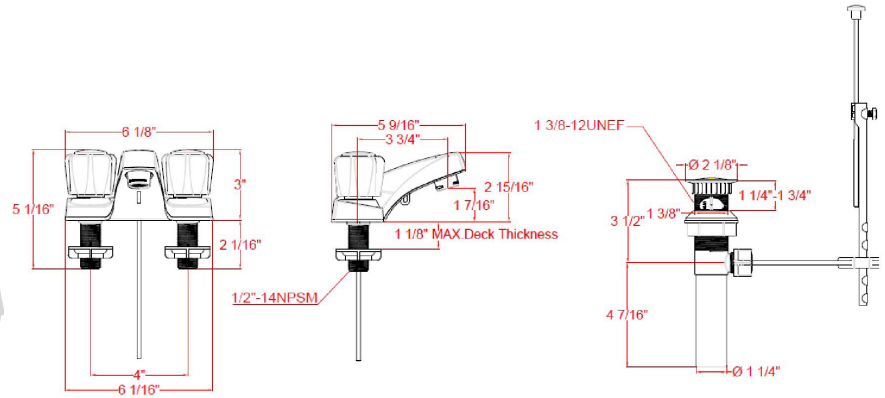

Millbridge Centerset Bathroom Faucet
Polished Chrome

SPECIFICATIONS

MATERIAL:	Hybrid	FLOW RATE:	1.2 GPM
HANDLE MATERIAL:	N/A	LOW FLOW:	Yes
SPOUT MATERIAL:	N/A	HANDLES - CONFIGURATION:	Double Handle
CARTRIDGE MATERIAL:	Washerless	HANDLE REACH:	1.06"
WATERWAY MATERIAL:	Hybrid	SPRAYER INCLUDED:	No
DRAIN MATERIAL:	N/A	DIMENSIONS WITH DECK PLATE:	6.1" L x 5.5" W x 3" D
FAUCET TYPE:	Lav Centerset	WEIGHT WITH DECK PLATE:	1.6 lbs.
MOUNTING TYPE:	Deck Mount	DIMENSIONS W/O DECK PLATE:	6.1" L x 5.5" W x 3" D
MOUNTING HOLES:	3	WEIGHT W/O DECK PLATE:	1.6 lbs.
MAX DECK THICKNESS:	0.93"	PVD FINISH:	No
DECK PLATE - INCLUDED:	N/A		
SPOUT REACH:	3.78"		
SPOUT HEIGHT:	1.31"		