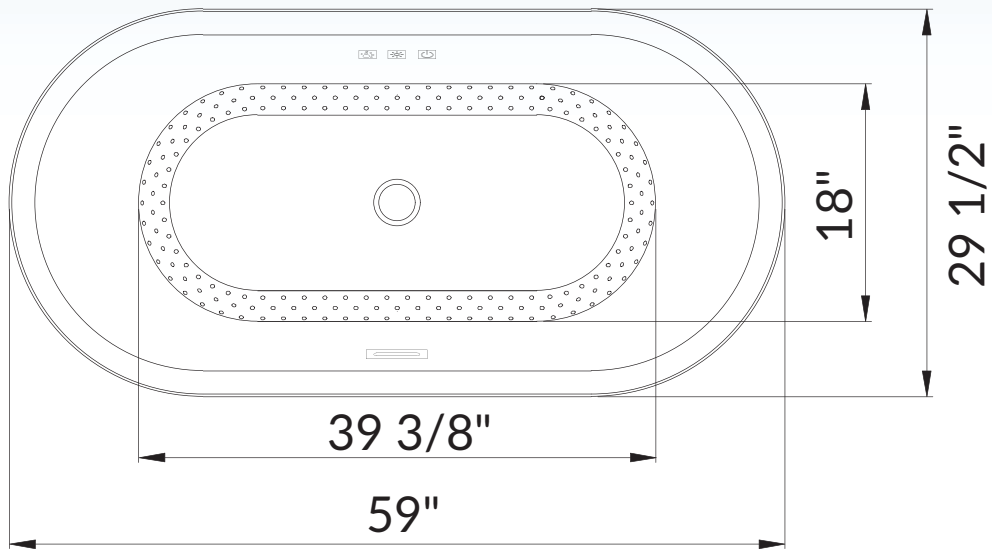

Air Bubble Freestanding Bathtub

IMPORTANT INFORMATION

- Measurements are $\pm 1/2"$ and subject to change without notice
- Specifications & Configurations are subject to change without notice
- Please measure tub on-site before installation