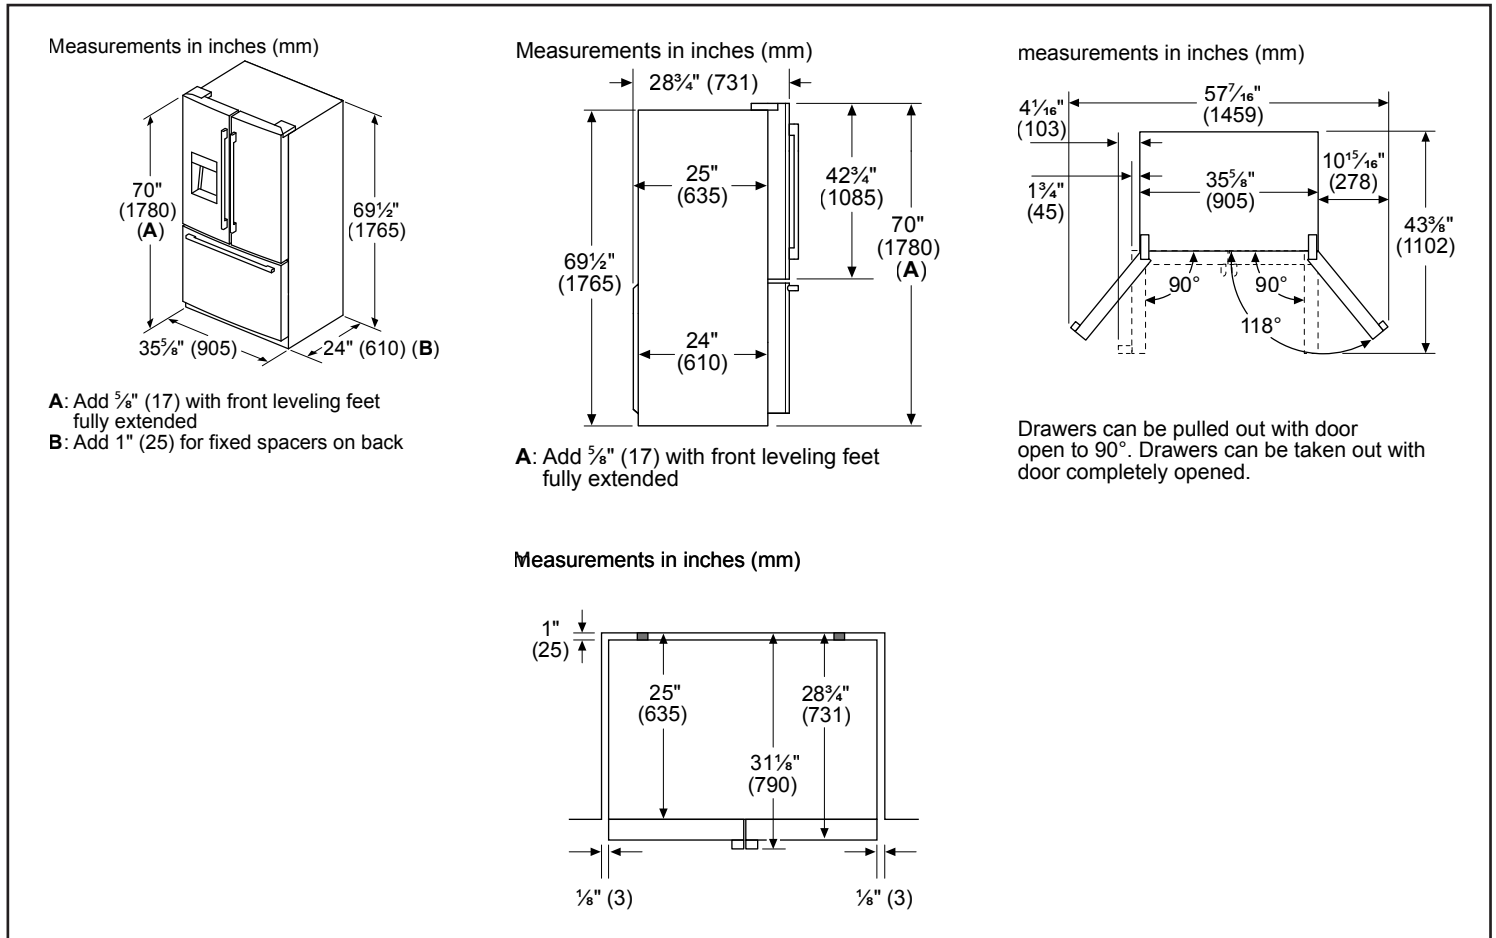

36" Counter-Depth 3-Door Refrigerator

500 Series – Stainless Steel B36CD50SNB

Installation Details

Accessories: To purchase Bosch accessories, cleaners & parts please visit www.bosch-home.com/us/store or call 1-800-944-2904 (Mon to Fri 5 am to 6 pm PST, Sat 6 am to 3 pm PST).

Notes: All height, width and depth dimensions are shown in inches. BSH reserves the absolute and unrestricted right to change product materials and specifications, at any time, without notice. Consult the product's installation instructions for final dimensional data and other details prior to making cutout.