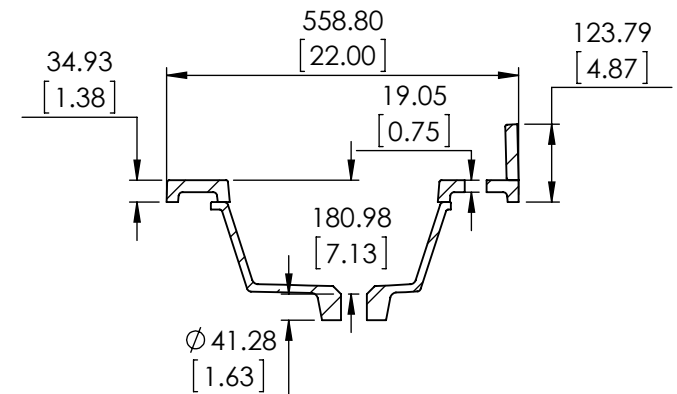

ITEM TYPE	ITEM ID	ITEM DESCRIPTION	DRAWING STATUS
FG	SE49THR-BA	Vtop Thick SE Rect 49x22 Bianco Antico 8 in	Approved for production
FG	SE49THR-ER	Vtop Thick Rect 49x22 Everest 8 in	Approved for production

REV	DESCRIPTION	DATE	APPROVAL
0	RELEASED	10/28/19	E. SANDOVAL
1			

PROPRIETARY AND CONFIDENTIAL
THE INFORMATION CONTAINED IN THIS DRAWING IS THE SOLE PROPERTY OF WOODCRAFTERS. ANY REPRODUCTION IN PART OR AS A WHOLE WITHOUT THE WRITTEN PERMISSION OF WOODCRAFTERS IS PROHIBITED.

UNLESS OTHERWISE SPECIFIED
DIMENSIONS ARE IN MM. AND [INCHES]
TOLERANCES ARE
+ 3.175 [0.125] - 3.175 [0.125]
SCALE: 1:12

	NAME	DATE
DRAWN	O. Razo	10/28/2019
CHECKED	E. SANDOVAL	10/28/2019
ENG APPR.	W. Amaya	10/28/2019
MFG APPR.	A. Casiano	10/28/2019

Wood Crafters

SIZE DWG. NO.

A

FG

SHEET 1 OF 1