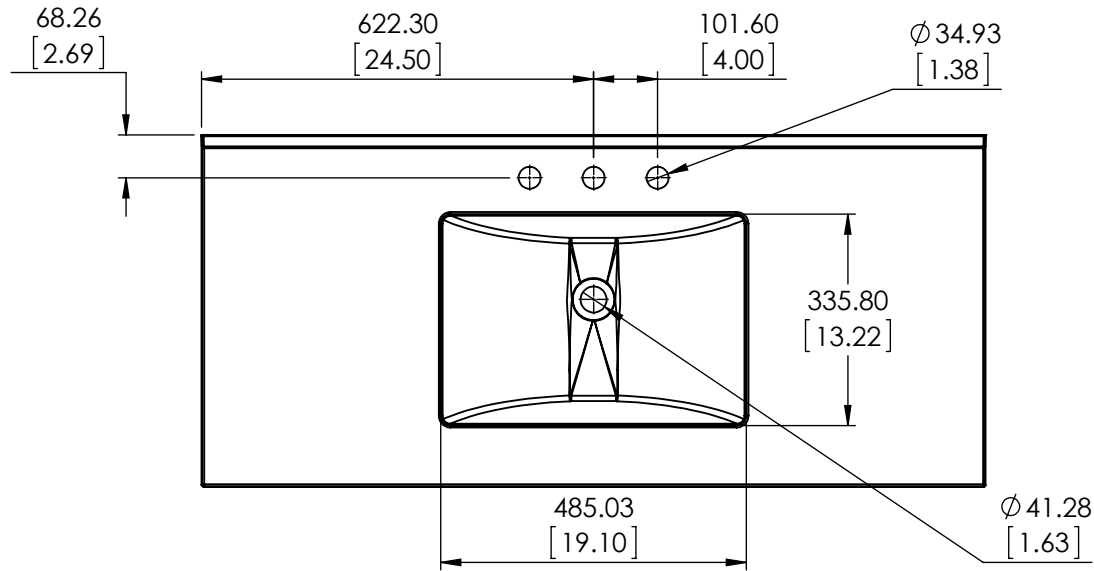

ITEM TYPE	ITEM ID	ITEM DESCRIPTION	DRAWING STATUS
FG	SE49THR-BA	Vtop Thick SE Rect 49x22 Bianco Antico 8 in	Approved for production
FG	SE49THR-ER	Vtop Thick Rect 49x22 Everest 8 in	Approved for production

REV	DESCRIPTION	DATE	APPROVAL
0	RELEASED	10/28/19	E. SANDOVAL
1			

PROPRIETARY AND CONFIDENTIAL
THE INFORMATION CONTAINED IN THIS DRAWING IS THE SOLE PROPERTY OF WOODCRAFTERS. ANY REPRODUCTION IN PART OR AS A WHOLE WITHOUT THE WRITTEN PERMISSION OF WOODCRAFTERS IS PROHIBITED.

UNLESS OTHERWISE SPECIFIED
DIMENSIONS ARE IN MM. AND [INCHES]
TOLERANCES ARE
+ 3.175 [0.125] - 3.175 [0.125]
SCALE: 1:12

	NAME	DATE
DRAWN	O. Razo	10/28/2019
CHECKED	E. SANDOVAL	10/28/2019
ENG APPR.	W. Amaya	10/28/2019
MFG APPR.	A. Casiano	10/28/2019

Wood Crafters

SIZE DWG. NO.

A

FG

SHEET 1 OF 1