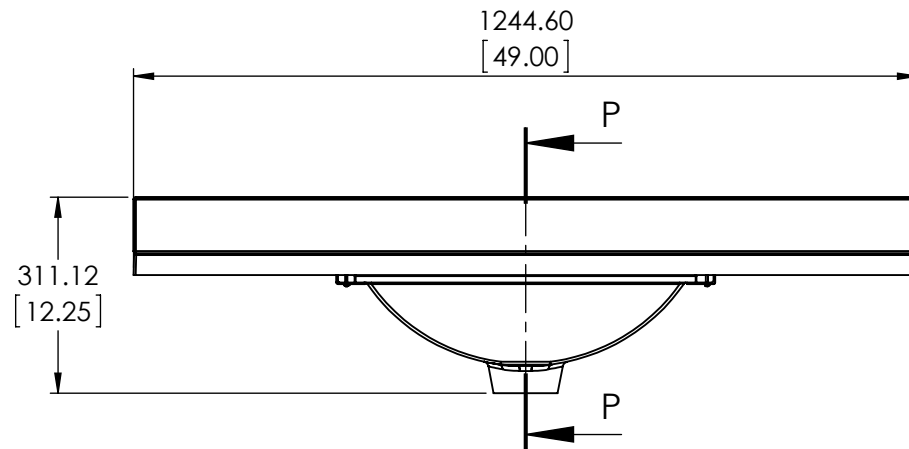

ITEM TYPE	ITEM ID	ITEM DESCRIPTION	DRAWING STATUS
FG	SE49THR-BA	Vtop Thick SE Rect 49x22 Bianco Antico 8 in	Approved for production
FG	SE49THR-ER	Vtop Thick Rect 49x22 Everest 8 in	Approved for production

REV	DESCRIPTION	DATE	APPROVAL
0	RELEASED	10/28/19	E. SANDOVAL
1			

PROPRIETARY AND CONFIDENTIAL
THE INFORMATION CONTAINED IN THIS DRAWING IS THE SOLE PROPERTY OF WOODCRAFTERS. ANY REPRODUCTION IN PART OR AS A WHOLE WITHOUT THE WRITTEN PERMISSION OF WOODCRAFTERS IS PROHIBITED.

UNLESS OTHERWISE SPECIFIED
DIMENSIONS ARE IN MM. AND [INCHES]
TOLERANCES ARE
+ 3.175 [0.125] - 3.175 [0.125]
SCALE: 1:12

	NAME	DATE
DRAWN	O. Razo	10/28/2019
CHECKED	E. SANDOVAL	10/28/2019
ENG APPR.	W. Amaya	10/28/2019
MFG APPR.	A. Casiano	10/28/2019

Wood Crafters

SIZE DWG. NO.

A

FG

SHEET 1 OF 1