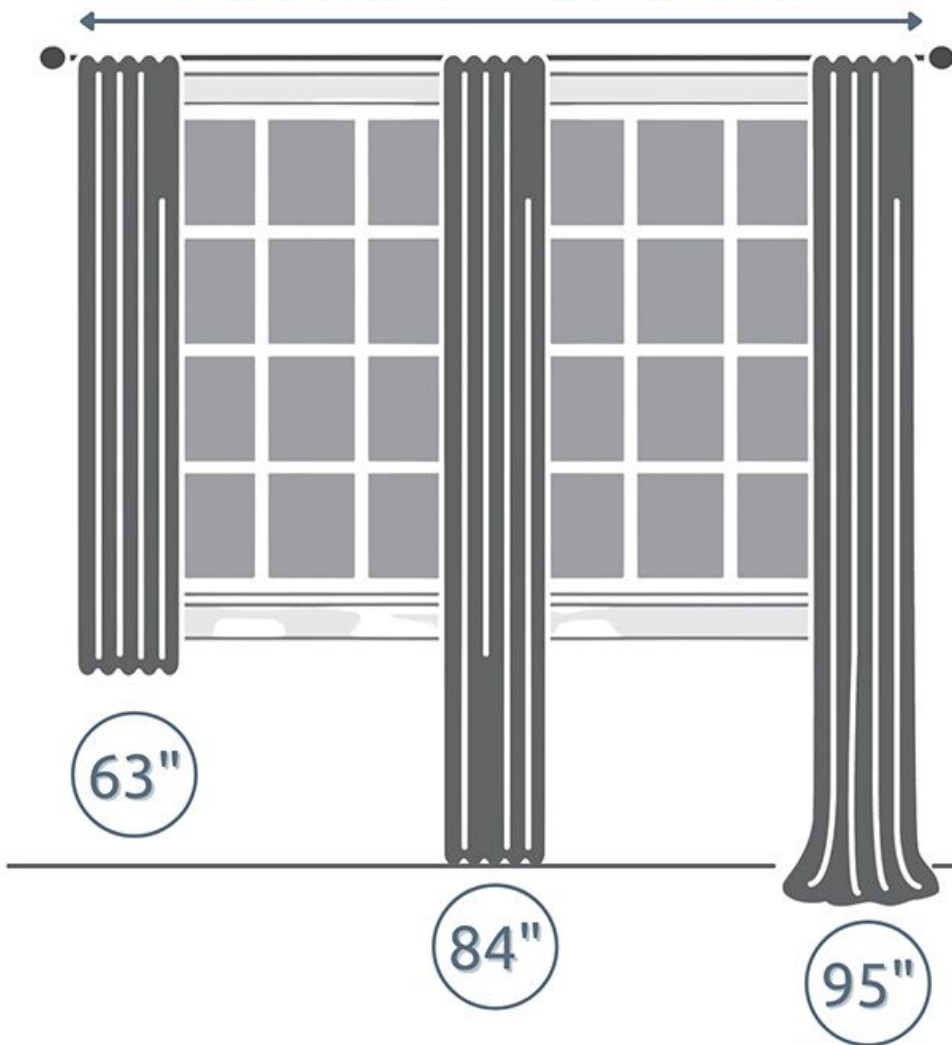

# WINDOW CURTAIN MEASURING GUIDE

MEASURE WINDOW WIDTH

WIDTH	PANELS
UP TO 29"	1 PANEL
30" - 39"	1 - 2 PANELS
40" - 48"	2 PANELS
49" - 72"	3 PANELS
73" - 96"	4 PANELS
97" - 120"	5 PANELS
121" - 144"	6 PANELS