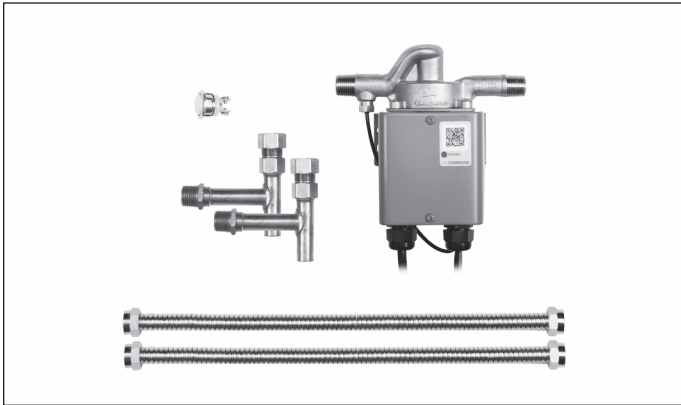

The TacoGenie provides hot water at your command at the same time it saves water, energy and money.

The TacoGenie is a small, silent pump that you attach to the hot and cold water lines in the cabinet under the most remote kitchen or bath fixture in the home. When the TacoGenie pump is activated, the cool water you normally let run down the drain is recirculated back to the water heater through the cold water line.

TacoGenie, the pump circulates the hot water from the water heater and returns the cooled water back through the cold water line. When the hot water arrives at the fixture, the TacoGenie's heat sensor and control board shut off the pump to prevent pumping excess hot water into the cold water line.

NOTE: Standard plumbing and distance requires the TacoGenie to be installed between the hot and cold water line at the most distant hot water location.

Nomenclature:

CT – TacoGenie Threaded USK – Undersink Kit
 CF – TacoGenie Flanged

Receiver and Transmitter

Motion Sensor

TacoGenie Includes:

- TacoGenie Circulator
- Hard Wire Push Button
- (2) Copper T's
- (2) Flex Hoses

Materials of Construction:

PUMP:

- Casing (Volute): Stainless Steel
- Stator Housing: Steel
- Cartridge: 304 Stainless Steel
- Impeller: Noryl
- Shaft: Ceramic
- Bearings: Carbon
- O-Ring: EPDM