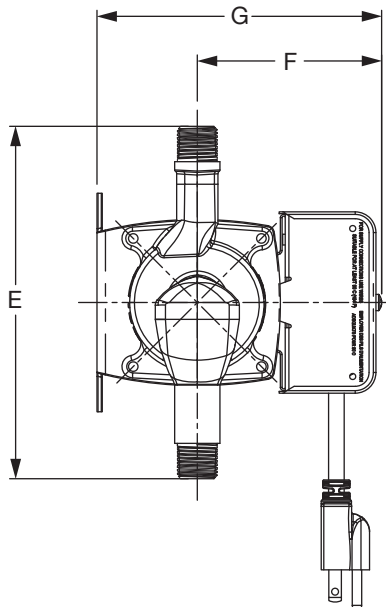

INTEGRAL FLOW CHECK (IFC®):

- Body, Plunger: Acetal
- O-Rings: EPDM

TacoGenie Model Numbers					
Product Number	Connection Sizes	Motor			Ship Wgt.
		Voltage	RPM	HP	
006-CT	1/2" Male NPT	115/60/1	3250	1/40	7
006-CT-USK	1/2" Male NPT, with Plumbing Kit			1/40	8
008-CT	1/2" Male NPT			1/25	10
008-CT-USK	1/2" Male NPT, with Plumbing Kit			1/25	11
0011-CF	3/4" Shut-off Flange			1/8	14
0011-CF-USK	3/4" Shut-off Flange, with Plumbing Kit			1/8	15

STANDARD PIPING - Tankless Water Heater		
Size of Home	Total Length of Pipe (ft)	Model
Small/Medium	< 60	008
Large/Commercial	> 60	0011

RECIRCULATION PIPING - Tank Type Water Heater		
Size of Home	Total Length of Pipe (ft)	Model
Small	100	006
Medium	200	008
Large/Commercial	Over 200	0011

RECIRCULATION PIPING - Tankless Water Heater		
Size of Home	Square Feet	Model
Small/Medium	< 2500	008
Large/Commercial	> 2500	0011

Performance Field Information - 60 Hz

Dimensional and Weight Data:

MODEL 006-CT													
A		B		C		D		E		F		G	
Inch	mm	Inch	mm	Inch	mm	Inch	mm	Inch	mm	Inch	mm	Inch	mm
6 ⁷ / ₃₂	158	4 ¹¹ / ₁₆	119	3 ¹ / ₂	89	6 ¹⁵ / ₁₆	176	7	178	3 ²¹ / ₃₂	93	5 ²¹ / ₃₂	144

Dimensional and Weight Data (continued):

MODEL 008-CT													
A		B		C		D		E		F		G	
Inch	mm	Inch	mm	Inch	mm	Inch	mm	Inch	mm	Inch	mm	Inch	mm
6½	165	4⅝	118	4	102	7	178	8⅞	209	3⅒	93	5⅒	144

MODEL 0011-CF													
A		B		C		D		E		F		G	
Inch	mm	Inch	mm	Inch	mm	Inch	mm	Inch	mm	Inch	mm	Inch	mm
7½	191	6⅛	156	3½	89	7⅞	192	6½	165	4	102	6⅝	168