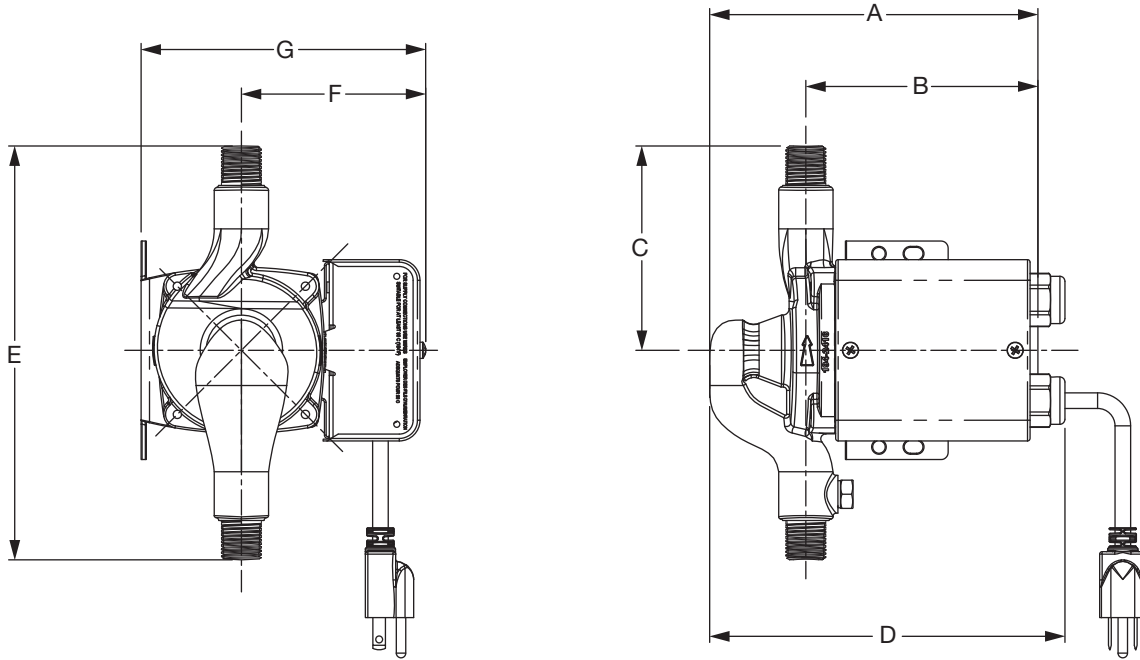

RECIRCULATION PIPING - Tankless Water Heater		
Size of Home	Square Feet	Model
Small/Medium	< 2500	008
Large/Commercial	> 2500	0011

Performance Field Information - 60 Hz

Dimensional and Weight Data:

MODEL 006-CT													
A		B		C		D		E		F		G	
Inch	mm	Inch	mm	Inch	mm	Inch	mm	Inch	mm	Inch	mm	Inch	mm
6 ⁷ / ₃₂	158	4 ¹¹ / ₁₆	119	3 ¹ / ₂	89	6 ¹⁵ / ₁₆	176	7	178	3 ²¹ / ₃₂	93	5 ²¹ / ₃₂	144

Dimensional and Weight Data (continued):

MODEL 008-CT													
A		B		C		D		E		F		G	
Inch	mm	Inch	mm	Inch	mm	Inch	mm	Inch	mm	Inch	mm	Inch	mm
6½	165	4⅝	118	4	102	7	178	8⅞	209	3⅒	93	5⅒	144

MODEL 0011-CF													
A		B		C		D		E		F		G	
Inch	mm	Inch	mm	Inch	mm	Inch	mm	Inch	mm	Inch	mm	Inch	mm
7½	191	6⅛	156	3½	89	7⅞	192	6½	165	4	102	6⅝	168