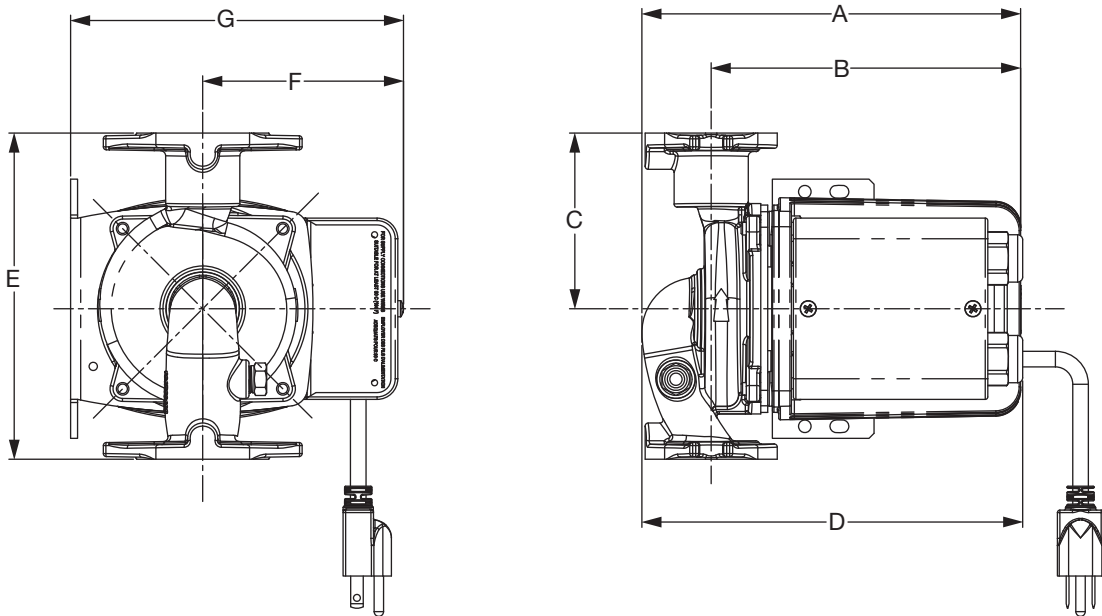

RECIRCULATION PIPING - Tankless Water Heater		
Size of Home	Square Feet	Model
Small/Medium	< 2500	008
Large/Commercial	> 2500	0011

Performance Field Information - 60 Hz

Dimensional and Weight Data:

MODEL 006-CT													
A		B		C		D		E		F		G	
Inch	mm	Inch	mm	Inch	mm	Inch	mm	Inch	mm	Inch	mm	Inch	mm
6 ⁷ / ₃₂	158	4 ¹¹ / ₁₆	119	3 ¹ / ₂	89	6 ¹⁵ / ₁₆	176	7	178	3 ²¹ / ₃₂	93	5 ²¹ / ₃₂	144

Dimensional and Weight Data (continued):

MODEL 008-CT													
A		B		C		D		E		F		G	
Inch	mm	Inch	mm	Inch	mm	Inch	mm	Inch	mm	Inch	mm	Inch	mm
6½	165	4⅝	118	4	102	7	178	8⅞	209	3⅒	93	5⅒	144

MODEL 0011-CF													
A		B		C		D		E		F		G	
Inch	mm	Inch	mm	Inch	mm	Inch	mm	Inch	mm	Inch	mm	Inch	mm
7½	191	6⅛	156	3½	89	7⅞	192	6½	165	4	102	6⅝	168