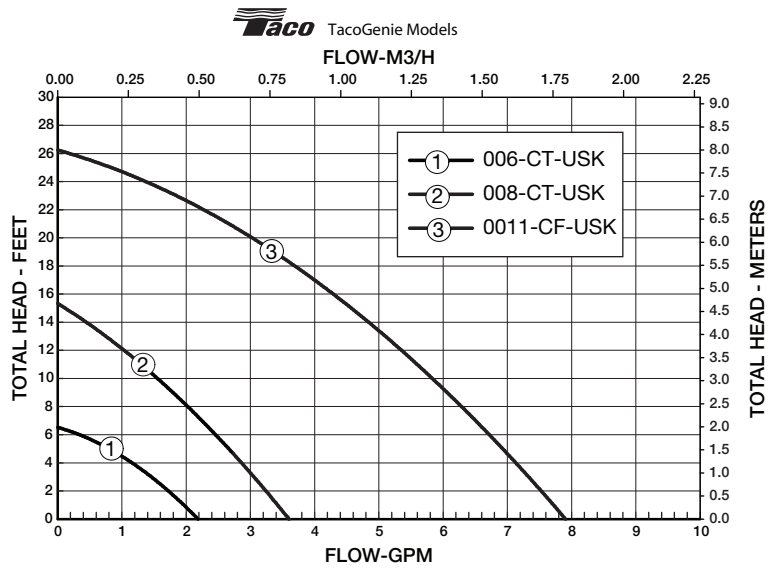

Sizing Your TacoGenie Circulator Pump:

STANDARD PIPING - Tank Type Water Heater		
Size of Home	Total Length of Pipe (ft)	Model
Small	50	006
Medium	100	008
Large/Commercial	Over 100	0011

STANDARD PIPING - Tankless Water Heater		
Size of Home	Total Length of Pipe (ft)	Model
Small/Medium	< 60	008
Large/Commercial	> 60	0011

RECIRCULATION PIPING - Tank Type Water Heater		
Size of Home	Total Length of Pipe (ft)	Model
Small	100	006
Medium	200	008
Large/Commercial	Over 200	0011

RECIRCULATION PIPING - Tankless Water Heater		
Size of Home	Square Feet	Model
Small/Medium	< 2500	008
Large/Commercial	> 2500	0011

Performance Field Information - 60 Hz