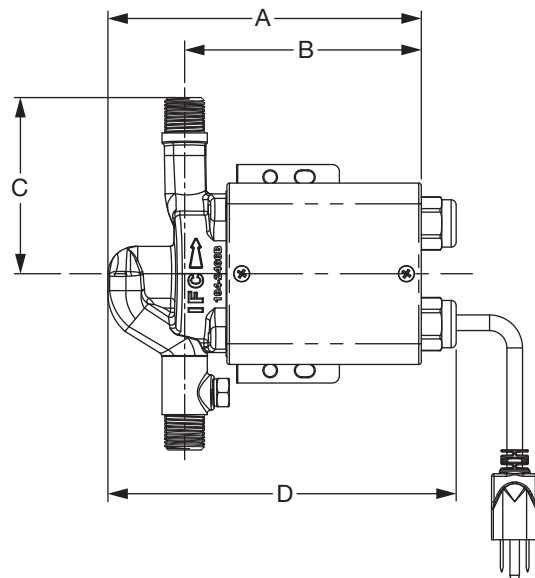

INTEGRAL FLOW CHECK (IFC®):

- Body, Plunger: Acetal
- O-Rings: EPDM

TacoGenie Model Numbers					
Product Number	Connection Sizes	Motor			Ship Wgt.
		Voltage	RPM	HP	
006-CT	1/2" Male NPT	115/60/1	3250	1/40	7
006-CT-USK	1/2" Male NPT, with Plumbing Kit			1/40	8
008-CT	1/2" Male NPT			1/25	10
008-CT-USK	1/2" Male NPT, with Plumbing Kit			1/25	11
0011-CF	3/4" Shut-off Flange			1/8	14
0011-CF-USK	3/4" Shut-off Flange, with Plumbing Kit			1/8	15

STANDARD PIPING - Tankless Water Heater		
Size of Home	Total Length of Pipe (ft)	Model
Small/Medium	< 60	008
Large/Commercial	> 60	0011

RECIRCULATION PIPING - Tank Type Water Heater		
Size of Home	Total Length of Pipe (ft)	Model
Small	100	006
Medium	200	008
Large/Commercial	Over 200	0011

Dimensional and Weight Data (continued):

MODEL 008-CT													
A		B		C		D		E		F		G	
Inch	mm	Inch	mm	Inch	mm	Inch	mm	Inch	mm	Inch	mm	Inch	mm
6½	165	4⅝	118	4	102	7	178	8⅞	209	3⅒	93	5⅒	144

MODEL 0011-CF													
A		B		C		D		E		F		G	
Inch	mm	Inch	mm	Inch	mm	Inch	mm	Inch	mm	Inch	mm	Inch	mm
7½	191	6⅛	156	3½	89	7⅞	192	6½	165	4	102	6⅝	168