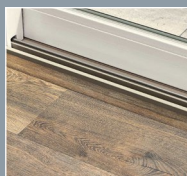

T-MOLDING

Connects two sections of hard surface flooring of the same height.

HARD SURFACE REDUCER

Joins two sections of hard surface flooring of different heights.

END MOLDING

Finishes a hard surface floor at a sliding door, fireplace, or vertical surface.