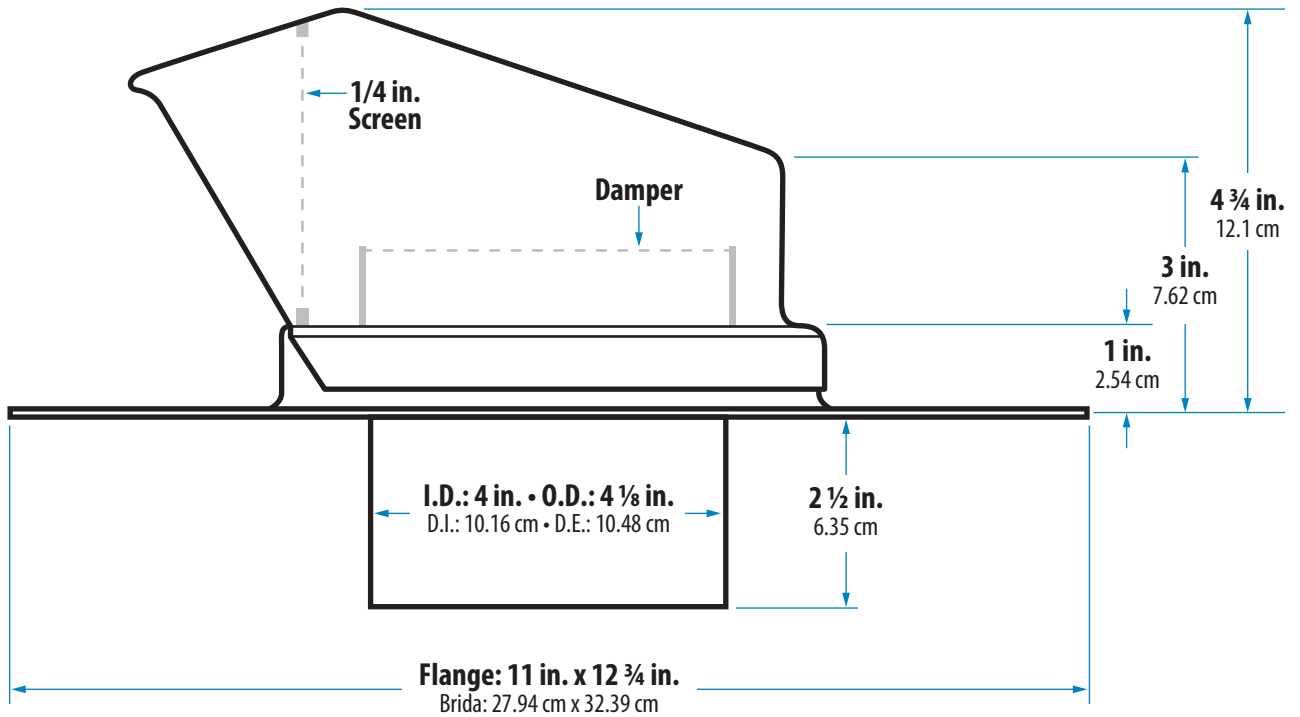

Polyethylene • 4 in. Diameter • N.F.A.: 12.56 sq. in.

Dark Brown