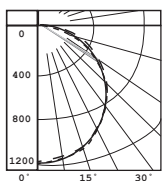

ACCESSORIES (ORDER SEPARATELY)

AYC-CHAIN/SET = 36 in. Hanging Chain Set w/V Hooks

4CWPLDLNS = 4 ft. Replacement Lens

ORDERING INFORMATION

WPLD Standard Series Catalog Number	Lumen	Input Watt	Efficacy (LPW)	CRI	Color Temp K	Controls	Dimming Compatibility	Start Temp/Op Temp	LED Lumen Maint	Installation	Compliance & Qualifications
4CWPLD4040C	4,200	45	92	84	4000K	UNV 0-10V Dimming to 10%	0-10V eaton.com/lighting/resources/library/literature *see Full Link below	-20 C/45C	L70 @ 50,000 hrs	Surface, Wall, Suspend, row	DLC, cULus damp locations

*0-10V Dimming Link:

<http://www.cooperindustries.com/content/dam/public/lighting/products/documents/metalux/technical_information/METALUXLED-AP-SERIES-ContrCompat-WP502001EN-tis.pdf>

PHOTOMETRICS

4CWPLD4040C
Electronic Driver
4000 lumens
Spacing criterion:
(||) 1.2 x mounting height,
(⊥) 1.2 x mounting height
Efficiency 87.0%
Test Report: P26819

Candela

Angle	Along ll	45°	Across ⊥
0	1175	1175	1175
5	1183	1168	1167
10	1164	1150	1154
15	1032	1121	1125
20	1090	1081	1087
25	1038	1029	1036
30	976	971	979
35	907	903	912
40	833	832	841
45	755	755	764
50	673	673	682
55	586	588	596
60	498	498	508
65	404	404	419
70	306	308	328
75	203	214	241
80	110	127	162
85	37	58	98
90	1	18	51

Coefficients of Utilization

rc	Effective floor cavity reflectance																							
	80%				70%				50%				30%				10%				0%			
r_w	70	50	30	10	50	30	10	50	30	10	50	30	10	50	30	10	50	30	10	50	30	10		
R_{CR}	0	119	119	119	119	116	116	116	116	111	111	111	111	106	106	106	101	101	101	99				
1	108	103	98	94	105	100	96	93	96	93	90	92	89	87	88	86	84	82						
2	98	89	82	76	95	87	81	75	84	78	73	80	76	72	77	73	70	68						
3	89	78	70	63	87	77	69	63	74	67	61	71	65	60	68	63	59	57						
4	82	69	60	53	79	68	60	53	65	58	52	63	56	51	60	55	51	48						
5	75	62	53	46	73	61	52	46	58	51	45	56	50	44	54	49	44	42						
6	69	56	47	40	67	55	46	40	53	45	39	51	44	39	49	43	39	36						
7	64	50	42	35	62	50	41	35	48	40	35	46	40	35	45	39	34	32						
8	60	46	37	32	58	45	37	31	44	36	31	43	36	31	41	35	31	29						
9	56	42	34	28	54	42	34	28	40	33	28	39	33	28	38	32	28	26						
10	52	39	31	26	51	38	31	26	37	30	25	36	30	25	35	29	25	23