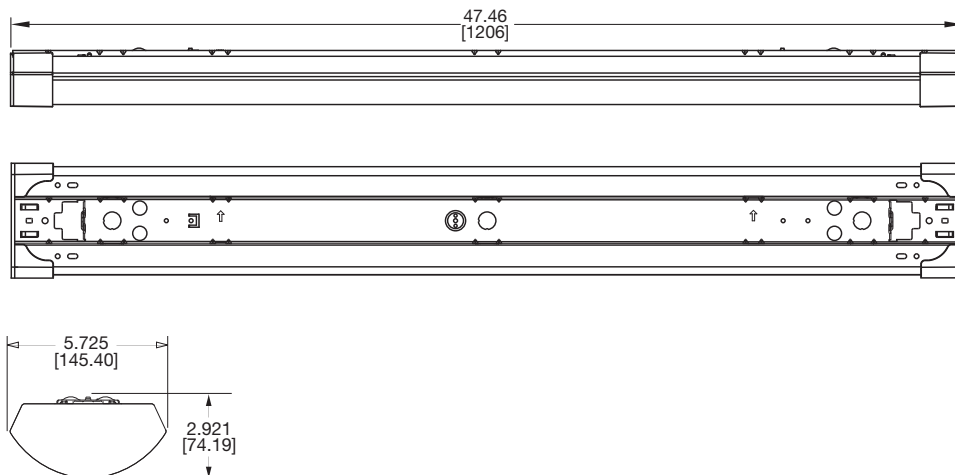

CWPLD

Contoured Model
LED Wraparound

DIMENSION - CONTOURED MODEL

4 ft. Dimensions

Catalog Number	Product Description	Unit UPC
4CWPLD4040C	4' LED Contoured Wraparound, 4200 lumen, 4000K UNV	080083749676

ACCESSORIES (ORDER SEPARATELY)