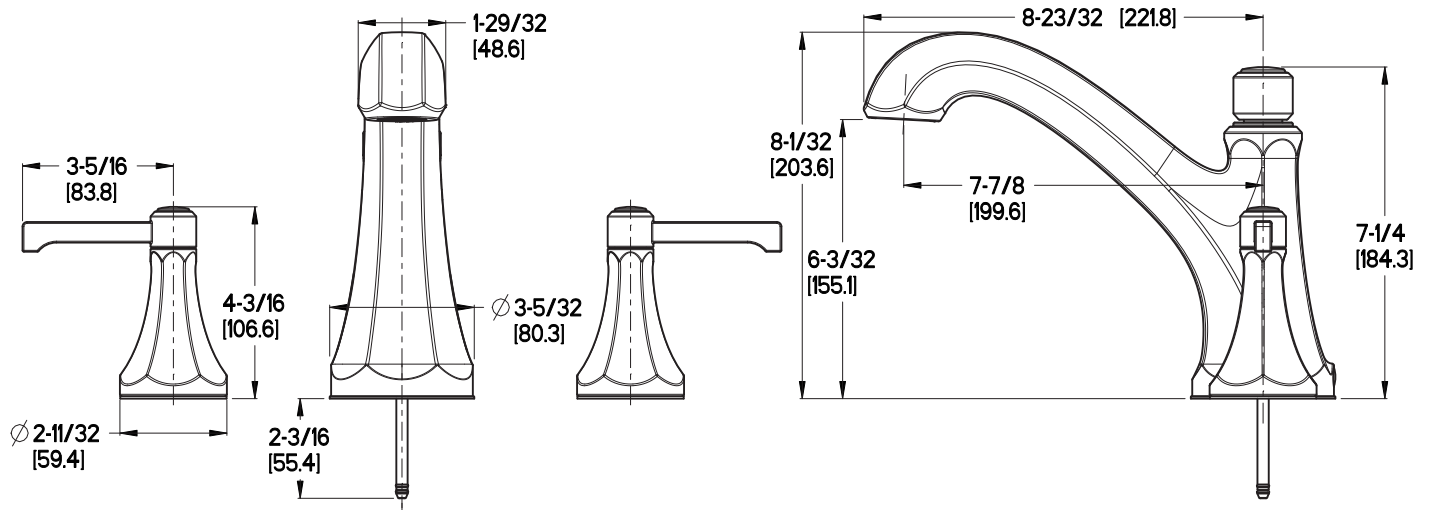

Arterra™ Roman Tub Trim

- RT6-5DEC Finish(C)
- RT6-5DED Finish(D)
- RT6-5DEK Finish(K)
- RT6-5DEY Finish(Y)

Specifications

- 3-Hole Installation
- Trim Only, Valve Not Included

Features

- 3-Hole Installation
- All Metal Construction
- Pforever Warranty®

Dimensions

$\varnothing 1$ Min to $\varnothing 1\frac{1}{2}$ Max. Deck Hole Openings