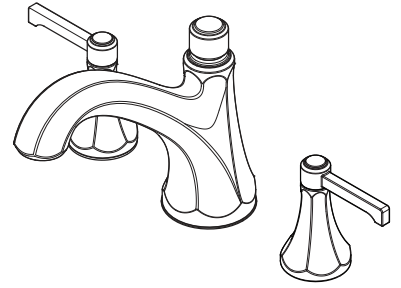

Arterra™ Roman Tub Trim

- RT6-5DEC Finish(C)
- RT6-5DED Finish(D)
- RT6-5DEK Finish(K)
- RT6-5DEY Finish(Y)

Specifications

- 3-Hole Installation
- Trim Only, Valve Not Included

Features

- 3-Hole Installation
- All Metal Construction
- Pforever Warranty®

Dimensions

$\varnothing 1$ Min to $\varnothing 1\frac{1}{2}$ Max. Deck Hole Openings