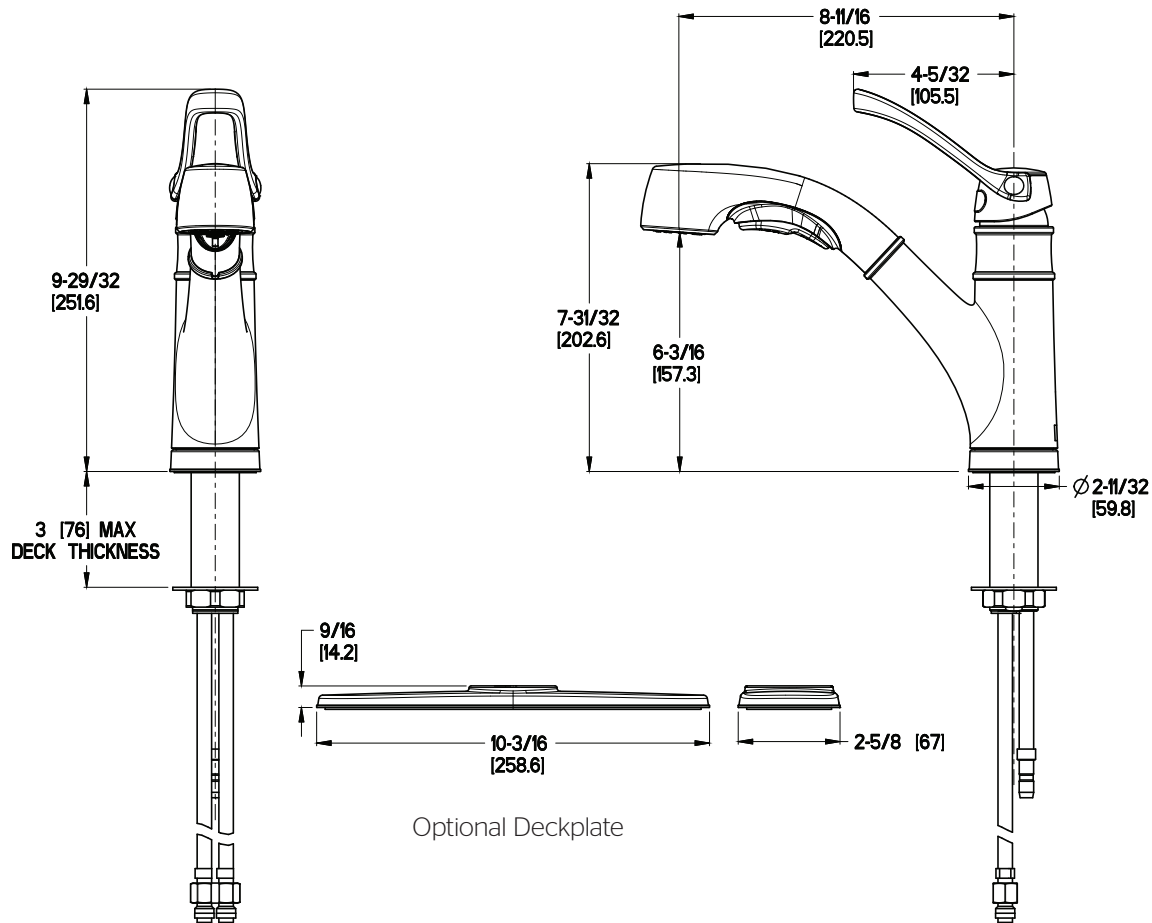

Privé™ Pull-Out Kitchen Faucet

F534-7PVS Finish(S)*

F534-7PVSL Finish(SL)

*International Only

Specifications

Features

- 1.8 GPM Flow Rate
- 1 or 3-Hole Installation; Deck Plate or Single Hole Mounting Option
- 2 Function Pullout Sprayer
- AccuDock Spray Head Docking
- EZ Clean™
- Flex-Line Supply Lines
- Optional Deckplate
- Pfast Connect
- Quick Install Tool
- TiteSeal™ Deck Plate
- Pforever Seal Ceramic Disc Valve
- Pforever Warranty®

Code Compliance

Pfister products are designed and manufactured in compliance with the following standards and codes:

- IAPMO Certified
- CSA B125 Certified
- ASME A112.18.1
- NSF 61/9 Annex G (Low lead)
- Cal Green Compliant
- ADA Compliant-ANSI A117.1 (Lever handles only)

Dimensions

Ø1-3/8 Min to Ø1-1/2 Max. Deck Hole Openings