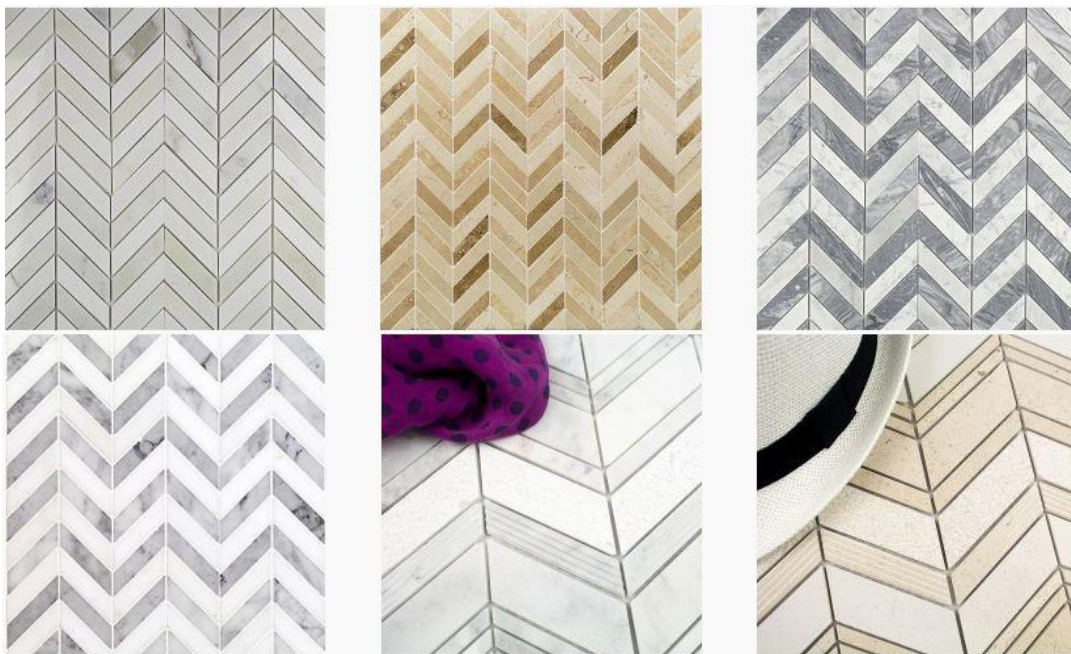

SPLASHBACK TILE

Specification Sheet

Dart Marble Tile Series

This alluring polished marble mosaic will provide endless design possibilities, from contemporary to classic, and will serve as a great focal point to suit a variety of settings. The mesh backing not only simplifies installation, it also allows the tiles to be easily separated which adds to their design flexibility.

The natural stone material will have a color variation. Bring some sophisticated flair into your home with this timeless selection from our Dart Collection.

SPECS

Chip Size: Random	Color(s): White, Gray, Tan, Cream
Material: Marble	Finish: Polished
Sold By: Tile	Sheet Size: 10.75 X10.75
Coverage: 1 Sq. Ft.	Thickness: 10mm