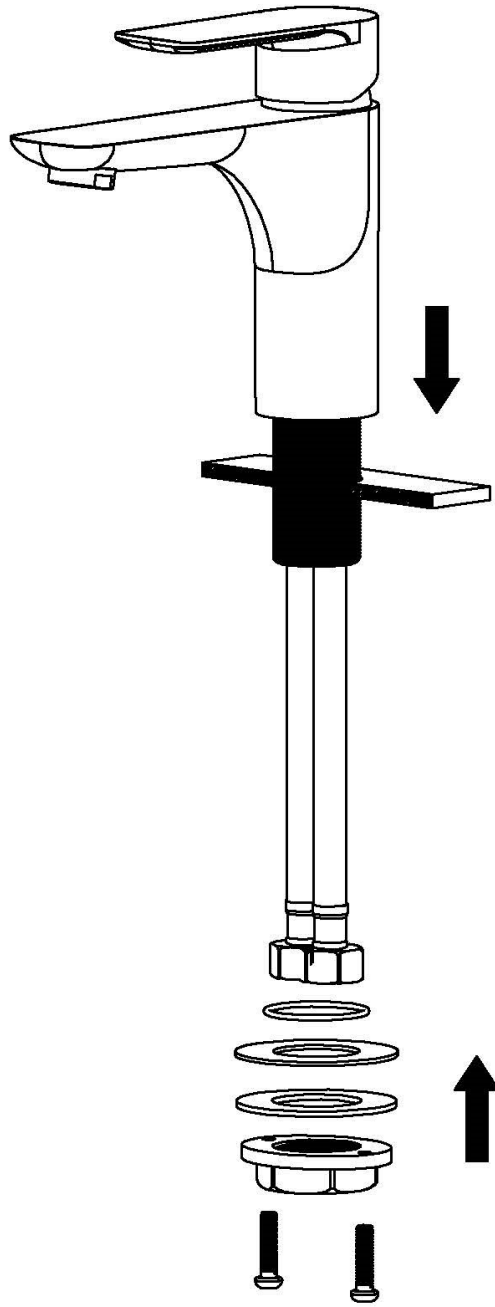

## Kayes

**Models:** KBF420C  
KBF420MB  
KBF420SS

COMPONENT LIST	QTY
1 - Faucet Body	1
2 - O-Ring	1
3 - Rubber Washer	1
4 - Metal Washer	1
5 - Mounting Hardware	1
6 - Screw	2

2

3

4

5

6

7

- 1 - Handle
- 2 - Screw
- 3 - Color Button
- 4 - Cover
- 5 - Nut
- 6 - Cartridge
- 7 - Faucet Body
- 8 - Gasket
- 9 - Aerator
- 10 - Aerator Cover
- 11 - Base
- 12 - O-Ring
- 13 - Rubber Washer
- 14 - Metal Washer
- 15 - Mounting Hardware
- 16 - Screw
- 17 - Water Lines