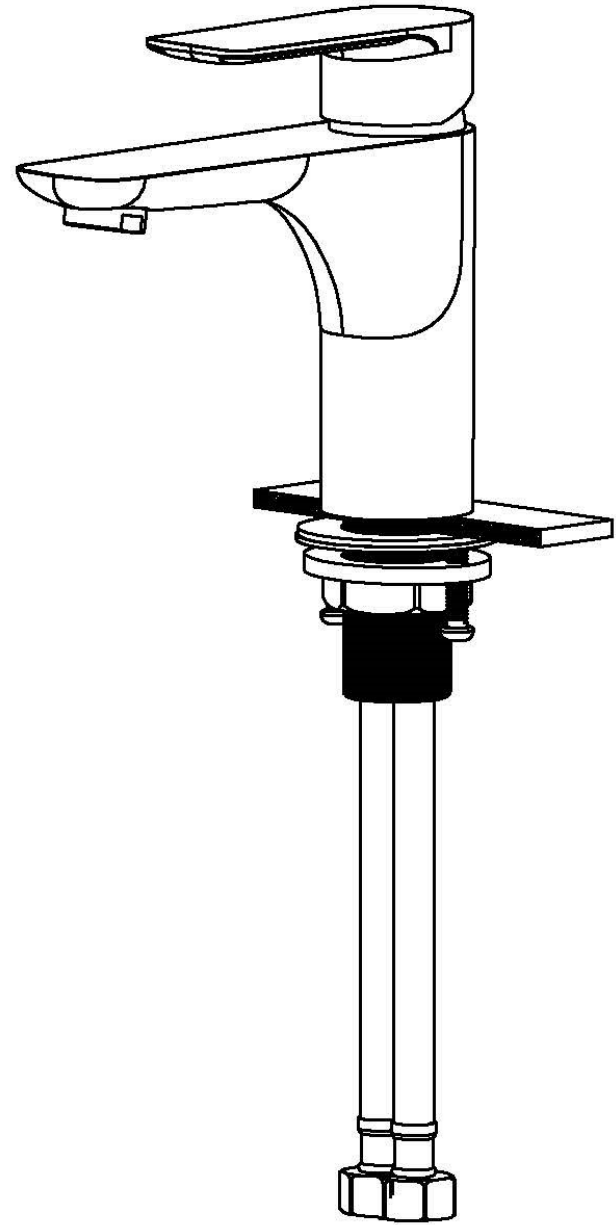

## Kayes

**Models:** KBF420C  
KBF420MB  
KBF420SS

COMPONENT LIST	QTY
1 - Faucet Body	1
2 - O-Ring	1
3 - Rubber Washer	1
4 - Metal Washer	1
5 - Mounting Hardware	1
6 - Screw	2

2

3

4

5

6

7

- 1 - Handle
- 2 - Screw
- 3 - Color Button
- 4 - Cover
- 5 - Nut
- 6 - Cartridge
- 7 - Faucet Body
- 8 - Gasket
- 9 - Aerator
- 10 - Aerator Cover
- 11 - Base
- 12 - O-Ring
- 13 - Rubber Washer
- 14 - Metal Washer
- 15 - Mounting Hardware
- 16 - Screw
- 17 - Water Lines