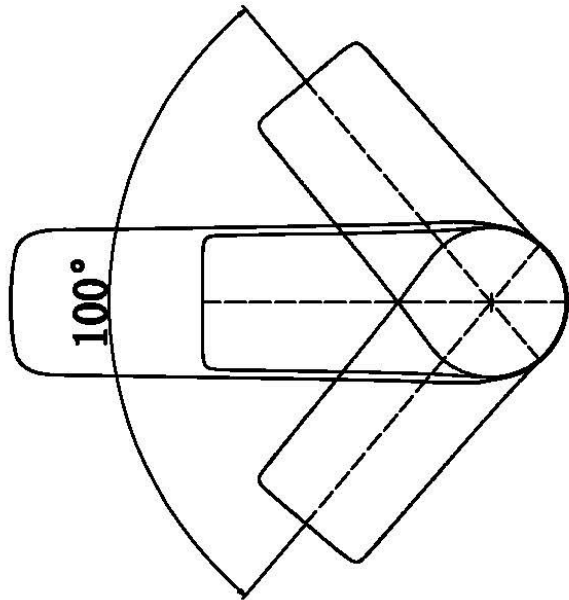

## Kayes

**Models:** KBF420C  
KBF420MB  
KBF420SS

COMPONENT LIST	QTY
1 - Faucet Body	1
2 - O-Ring	1
3 - Rubber Washer	1
4 - Metal Washer	1
5 - Mounting Hardware	1
6 - Screw	2

2

3

4

5

6

7

- 1 - Handle
- 2 - Screw
- 3 - Color Button
- 4 - Cover
- 5 - Nut
- 6 - Cartridge
- 7 - Faucet Body
- 8 - Gasket
- 9 - Aerator
- 10 - Aerator Cover
- 11 - Base
- 12 - O-Ring
- 13 - Rubber Washer
- 14 - Metal Washer
- 15 - Mounting Hardware
- 16 - Screw
- 17 - Water Lines