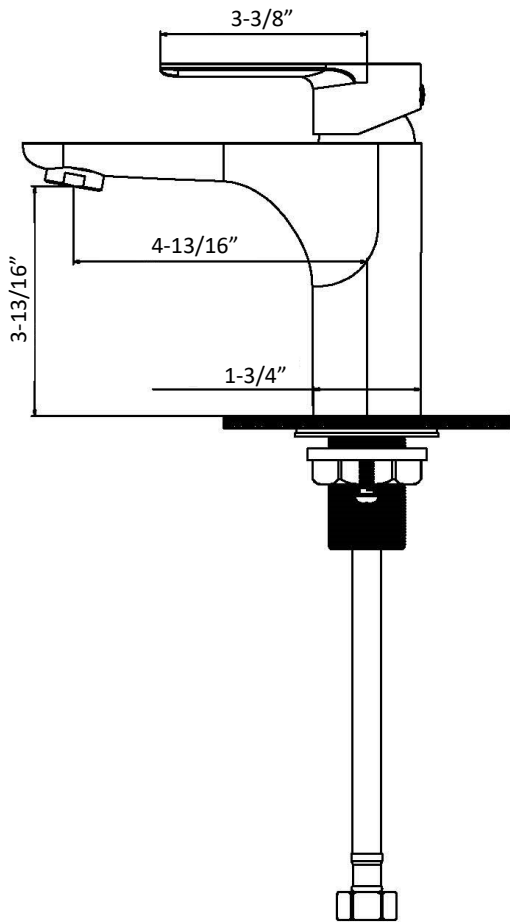

## Kayes

**Models:** KBF420C  
KBF420MB  
KBF420SS

COMPONENT LIST	QTY
1 - Faucet Body	1
2 - O-Ring	1
3 - Rubber Washer	1
4 - Metal Washer	1
5 - Mounting Hardware	1
6 - Screw	2

2

3

4

5

6

7

- 1 - Handle
- 2 - Screw
- 3 - Color Button
- 4 - Cover
- 5 - Nut
- 6 - Cartridge
- 7 - Faucet Body
- 8 - Gasket
- 9 - Aerator
- 10 - Aerator Cover
- 11 - Base
- 12 - O-Ring
- 13 - Rubber Washer
- 14 - Metal Washer
- 15 - Mounting Hardware
- 16 - Screw
- 17 - Water Lines