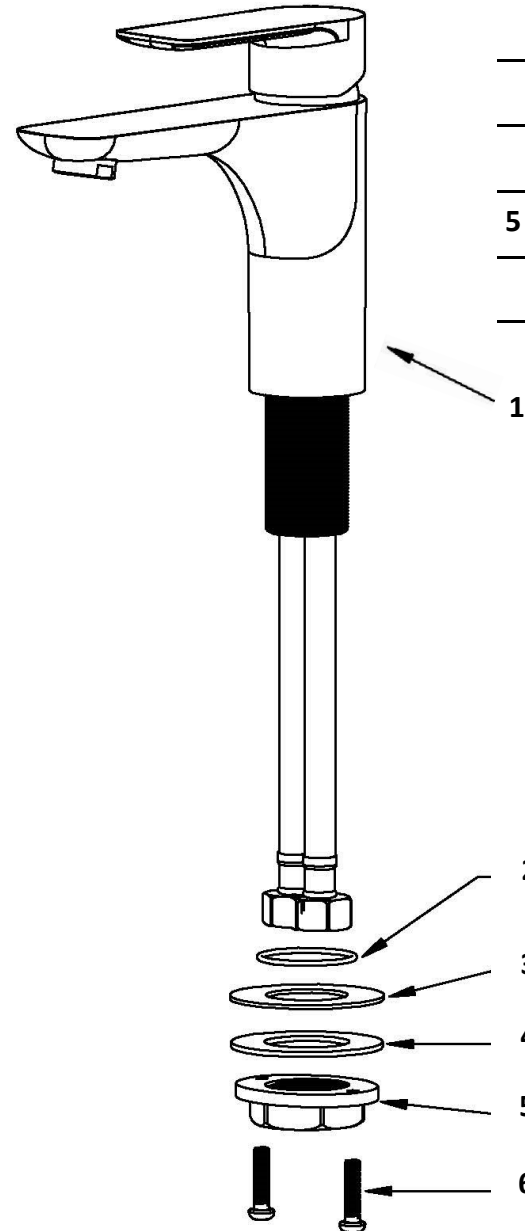

## Kayes

**Models:** KBF420C  
KBF420MB  
KBF420SS

COMPONENT LIST	QTY
1 - Faucet Body	1
2 - O-Ring	1
3 - Rubber Washer	1
4 - Metal Washer	1
5 - Mounting Hardware	1
6 - Screw	2

2

3

4

5

6

7

- 1 - Handle
- 2 - Screw
- 3 - Color Button
- 4 - Cover
- 5 - Nut
- 6 - Cartridge
- 7 - Faucet Body
- 8 - Gasket
- 9 - Aerator
- 10 - Aerator Cover
- 11 - Base
- 12 - O-Ring
- 13 - Rubber Washer
- 14 - Metal Washer
- 15 - Mounting Hardware
- 16 - Screw
- 17 - Water Lines