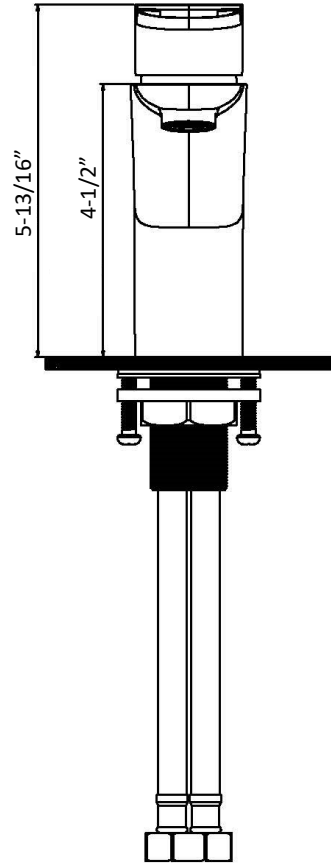

## Kayes

**Models:** KBF420C  
KBF420MB  
KBF420SS

COMPONENT LIST	QTY
1 - Faucet Body	1
2 - O-Ring	1
3 - Rubber Washer	1
4 - Metal Washer	1
5 - Mounting Hardware	1
6 - Screw	2

2

3

4

5

6

7

- 1 - Handle
- 2 - Screw
- 3 - Color Button
- 4 - Cover
- 5 - Nut
- 6 - Cartridge
- 7 - Faucet Body
- 8 - Gasket
- 9 - Aerator
- 10 - Aerator Cover
- 11 - Base
- 12 - O-Ring
- 13 - Rubber Washer
- 14 - Metal Washer
- 15 - Mounting Hardware
- 16 - Screw
- 17 - Water Lines