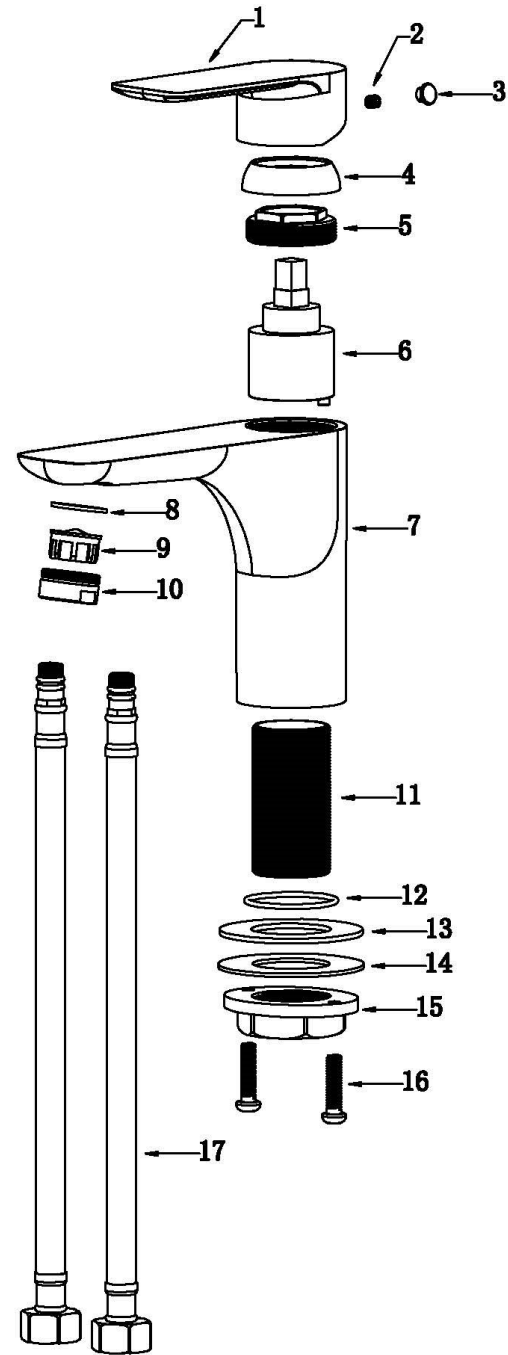

## Kayes

**Models:** KBF420C  
KBF420MB  
KBF420SS

COMPONENT LIST	QTY
1 - Faucet Body	1
2 - O-Ring	1
3 - Rubber Washer	1
4 - Metal Washer	1
5 - Mounting Hardware	1
6 - Screw	2

2

3

4

5

6

7

- 1 - Handle
- 2 - Screw
- 3 - Color Button
- 4 - Cover
- 5 - Nut
- 6 - Cartridge
- 7 - Faucet Body
- 8 - Gasket
- 9 - Aerator
- 10 - Aerator Cover
- 11 - Base
- 12 - O-Ring
- 13 - Rubber Washer
- 14 - Metal Washer
- 15 - Mounting Hardware
- 16 - Screw
- 17 - Water Lines