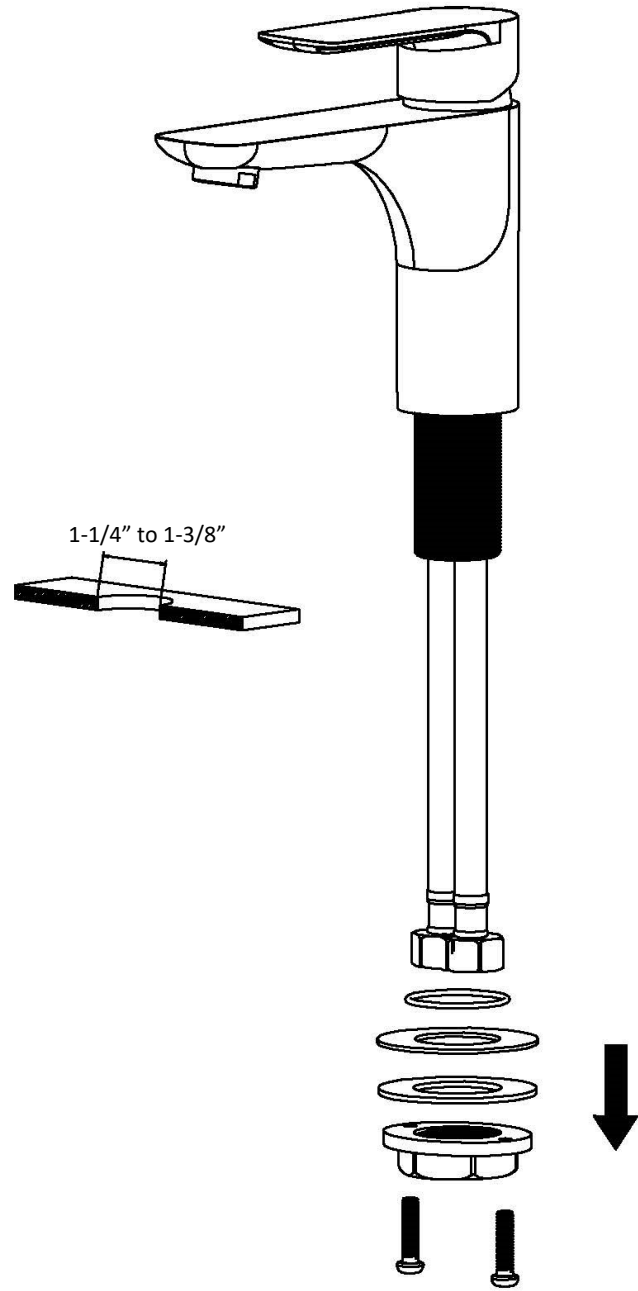

## Kayes

**Models:** KBF420C  
KBF420MB  
KBF420SS

COMPONENT LIST	QTY
1 - Faucet Body	1
2 - O-Ring	1
3 - Rubber Washer	1
4 - Metal Washer	1
5 - Mounting Hardware	1
6 - Screw	2

2

3

4

5

6

7

- 1 - Handle
- 2 - Screw
- 3 - Color Button
- 4 - Cover
- 5 - Nut
- 6 - Cartridge
- 7 - Faucet Body
- 8 - Gasket
- 9 - Aerator
- 10 - Aerator Cover
- 11 - Base
- 12 - O-Ring
- 13 - Rubber Washer
- 14 - Metal Washer
- 15 - Mounting Hardware
- 16 - Screw
- 17 - Water Lines