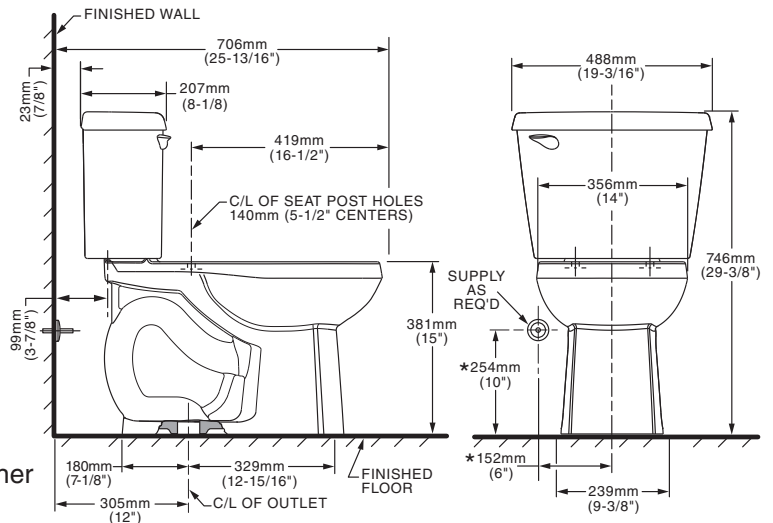

**COLONY® ROUND FRONT 12" ROUGH TOILET**

- ❑ **221DA.104**
  - Vitreous china
  - High Efficiency Toilet (HET), ultra-low consumption (4.8 Lpf/1.28 gpf), utilizes 20% less water
  - Meets EPA WaterSense® criteria
  - PowerWash® rim scrubs bowl with each flush
  - Includes color match bowl caps
  - 2" flush valve
  - 2" trapway
  - 12" (305mm) rough-in
  - Generous 9" x 8" water surface area
  - Color matched trip lever is supplied
  - 2 year warranty

- ❑ **221DA.105** Same as above except with trip lever on right side
- ❑ **3251D.101** Round Front Bowl
- ❑ **4192A.104** Tank

**Nominal Dimensions:**

756 x 488 x 746mm  
(29-3/4" x 19-3/16" x 29-3/8")

Fixture only, seat and supply sold separately

**Compliance Certifications - Meets or Exceeds the Following Specifications:**

- ASME A112.19.2-2008/CSA B45.1-08 for Vitreous China Fixtures
- US EPA WaterSense® Specification for HETs

**NOTES:**

THIS TOILET IS DESIGNED TO ROUGH-IN AT A MINIMUM DIMENSION OF 305MM (12") FROM FINISHED WALL TO C/L OF OUTLET. SUPPLY NOT INCLUDED WITH FIXTURE AND MUST BE ORDERED SEPARATELY. \* DIMENSION SHOWN FOR LOCATION OF SUPPLY IS SUGGESTED.

**To Be Specified:**

- ❑ Color:  White  Bone  Linen
- ❑ Seat: American Standard #5322.011 "Rise and Shine" solid plastic closed front round seat with cover
- ❑ Supply with stop: