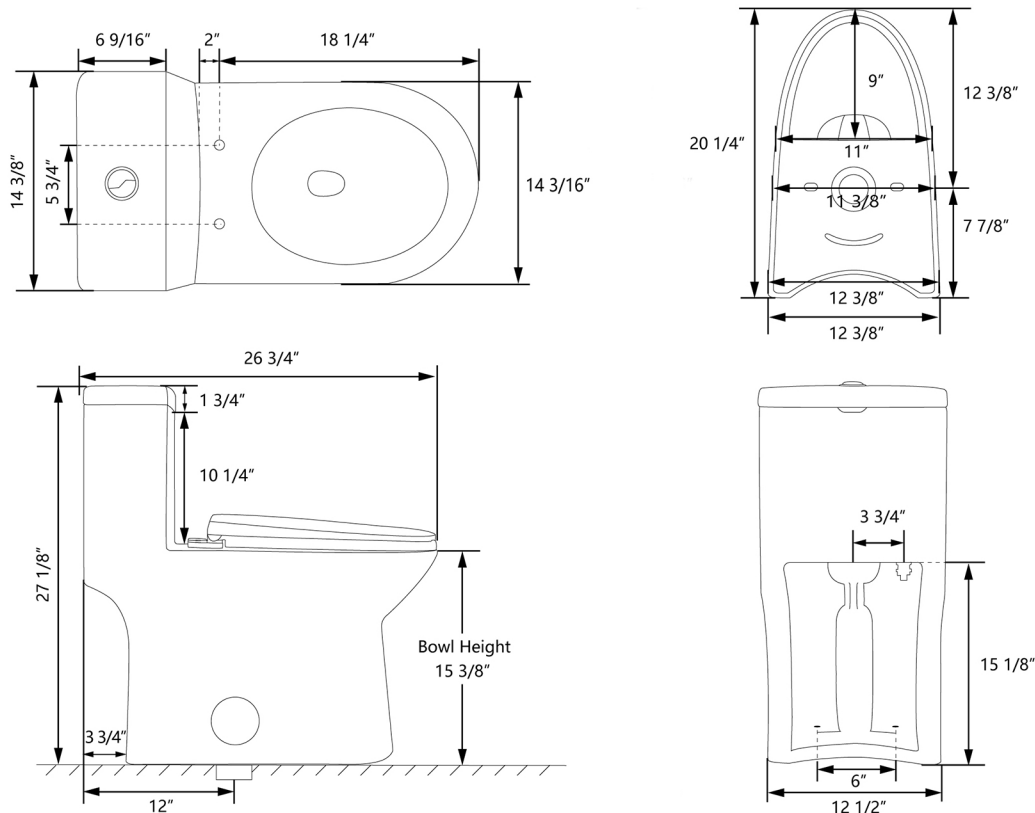

### Features:

- + Glazed ceramic one piece toilet
- + Soft close seat
- + Best maximum performance flush score of 1000g
- + Glazed skirted trapway
- + Installation access 12" Rough-in floor mount installation
- + Dual siphon powerful flush system 1.1/1.6 gallon per flush (GPF)
- + Chrome push button

## Specifications:

- + 1.1/1.6 GPF
- + Dual Siphon Flush System
- + 12" Rough-in
- + 16" Seat Height
- + Elongated Bowl
- + 15 3/8" Bowl Height
- + One Year Limited Warranty
- + Factory Flush-tested
- + cUPC&UPC Certified
- + **Product Weight:** 97 lbs.
- + **L:** 26 3/4" x **W:** 14 3/8" x **H:** 27 1/8"