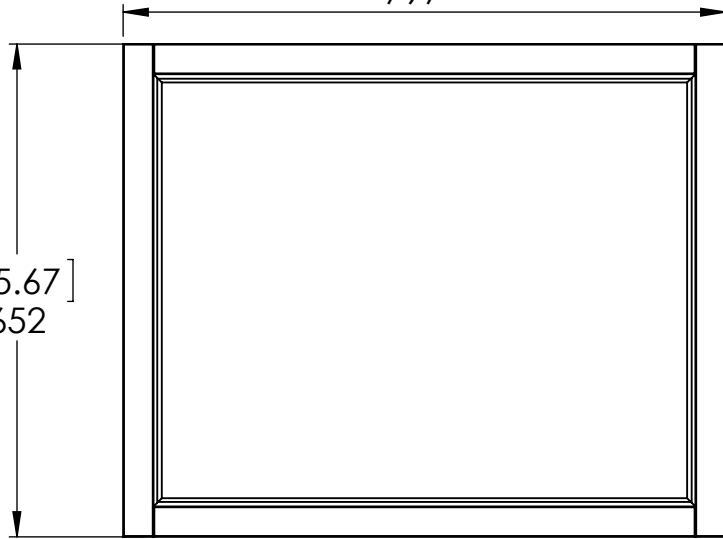

Back View

Top View

[31.38]
797

[25.67]
652

Front View

[0.79]
20

Side View

Isometric View

ITEM:	CBWM26-WH CBWM26-ST	REV	A
-------	--------------------------------	-----	----------

NAME	Wall Mirror Claxby
------	---------------------------

MATERIAL:	German Beech 4/4 - MDF 3mm
-----------	---------------------------------------

DWR	JCNV	04/03/18
REV	ING	04/03/18
APP	R&D	04/03/18
SCALE: 1:20	MODEL:	Claxby