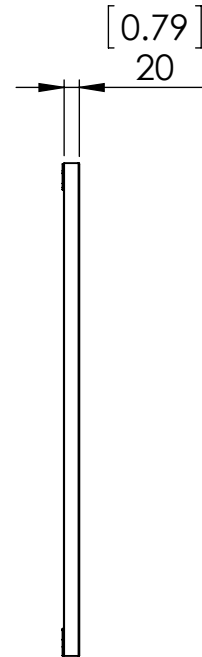

Back View

Top View

[31.38]
797

[25.67]
652

Front View

[0.79]
20

Side View

Isometric View

ITEM:	CBWM26-WH CBWM26-ST	REV	A
-------	--------------------------------	-----	----------

NAME	Wall Mirror Claxby
------	---------------------------

MATERIAL:	German Beech 4/4 - MDF 3mm
-----------	---------------------------------------

DWR	JCNV	04/03/18
REV	ING	04/03/18
APP	R&D	04/03/18
SCALE: 1:20	MODEL:	Claxby