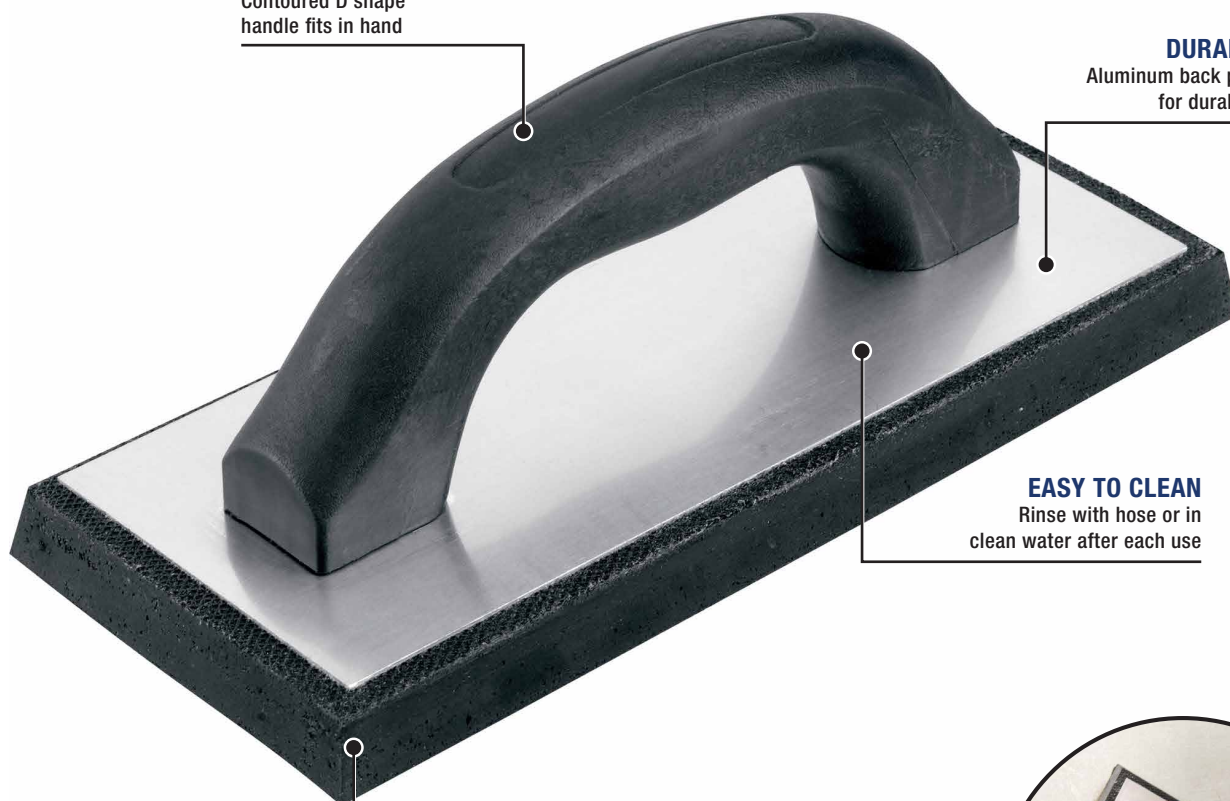

# Rubber Grout Float

10060

## EASY TO HOLD

Contoured D shape handle fits in hand

## DURABLE

Aluminum back plate for durability

## NON-STICK

5/8" molded gum rubber pad prevents absorption of materials

**USE TO SMOOTHLY APPLY  
GROUT TO FLOOR AND WALL TILE**

The QEP® 4" x 9½" Grout Float smoothly spreads grout between floor and wall tile. It features a compactly molded rubber pad that prevents absorption of grout and other materials. The contoured, rigid handle and aluminum back plate make this float durable and an easy tool to use.