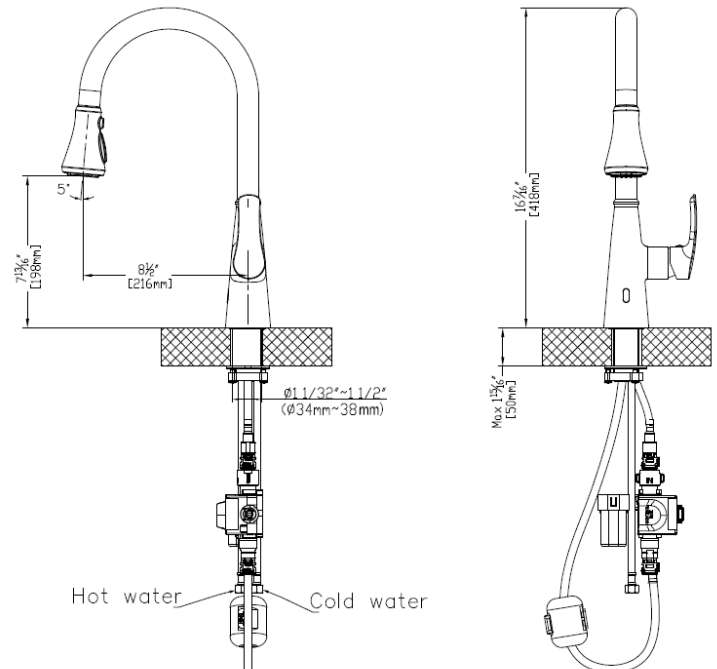

Karran kitchen faucets are designed to look beautiful and function flawlessly. Made using the highest quality, long-lasting components, each faucet will provide years of trouble-free use. This faucet is simple to install with its single hole mounting design, and comes in a variety of elegant, durable finishes that will complement your kitchen décor. The multi-function spray head provides both a gentle aerated stream of water and a powerful spray for tougher cleaning situations. Single lever flow and temperature control makes it very simple to operate, and the touch-free sensor allows operation of the faucet with a wave of the hand. Consider one of these faucets the perfect choice for any residential or commercial kitchen project.

Series:	Kitchen Faucet Collection
Material:	Lead-free brass
Installation Type:	Single hole
Configuration / Style:	Pull down with retractable hose
Finish:	Durable PVD
Overall Height:	16-7/16"
Overall Spout Reach:	8-1/2"
Overall Spout Height:	7-13/16"
Finishes Available:	Stainless steel, gunmetal grey, matte black

KKF340SS

KKF340GG

KKF340MB

OPTIONAL ACCESSORIES

- **SD25MB, SD35MB** [Matte black soap dispenser]
- **SD25SS, SD35SS** [Stainless steel soap dispenser]

PROJECT INFORMATION

PROJECT: _____

CONTACT: _____