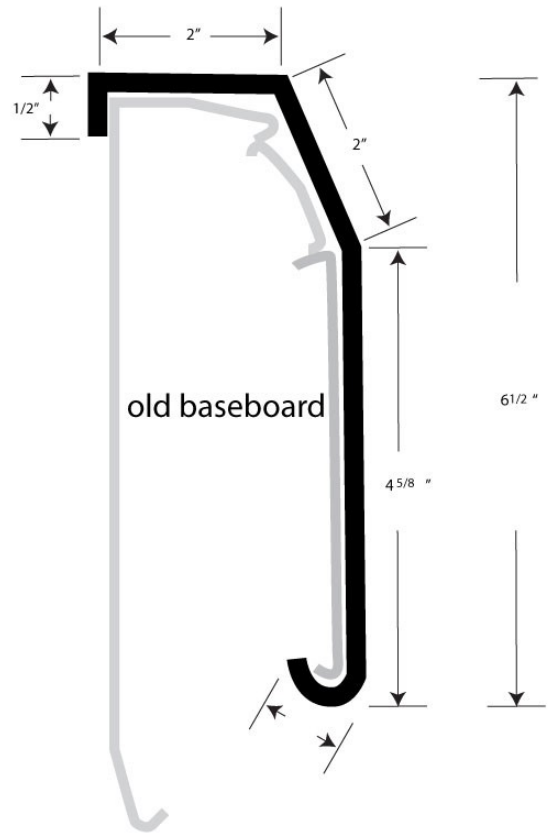

## 30/07 Original Series

NeatHeat over existing baseboard.

NeatHeat Model #	Home Depot Internet #	Description
NEATHEAT6	203537677	6 ft. Hot Water Hydronic Heating Baseboard Cover (Not for Electric Baseboard)
NEATHEAT4	203537675	4 ft. Hot Water Hydronic Heating Baseboard Cover (Not for Electric Baseboard)
NEATHEATLE/WC	203537678	Left End/Wall Cap - Hot Water Hydronic Baseboard Cover (Not for Electric Baseboard)
NEATHEATRE/WC	203537679	Right End/Wall Cap - Hot Water Hydronic Baseboard Cover (Not for Electric Baseboard)
NEATHEATSPL	203550228	Splice Plate - Hot Water Hydronic Baseboard Covers (Not for Electric Baseboard)
NHIC	204405324	Inside Corner Baseboard Cover - Hot Water Hydronic Baseboard Covers (Not for Electric Baseboard)
NHOC	300043076	Outside Corner Baseboard Cover - Hot Water Hydronic Baseboard Covers (Not for Electric Baseboard)