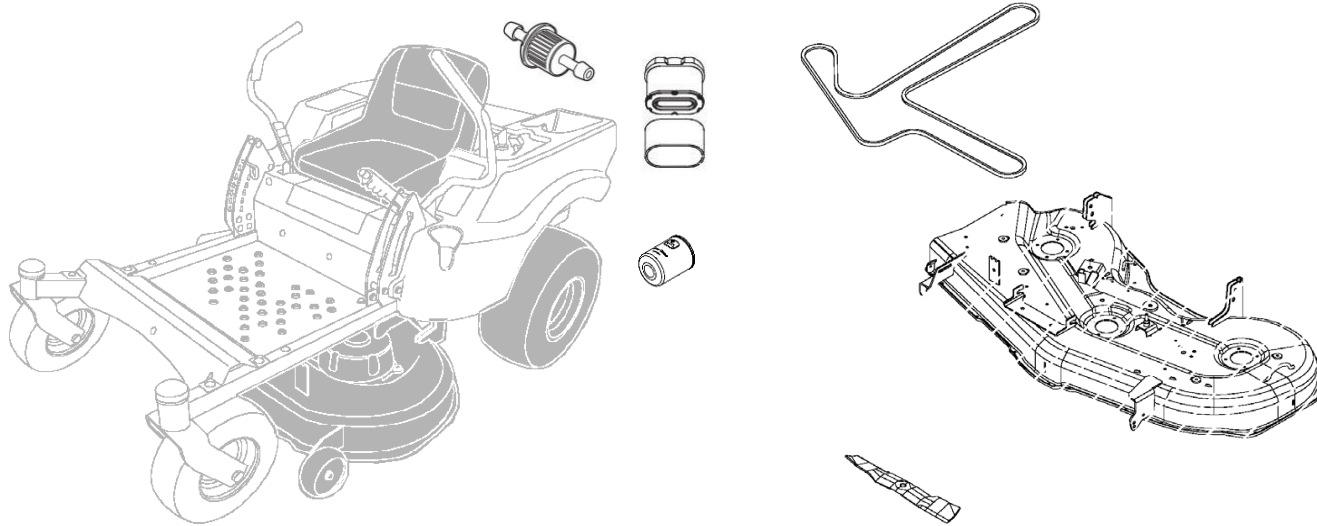

John Deere Z525E ZTrak™

Parts Information

Key	Description	Part Number	THD Store SKU	THD Online SKU
1.	54 inch Mower Blade	GY20685	NA	206657634
2.	54 inch Mower Deck Belt	GX25998	NA	206657606
3.	Oil Filter	GY20577	226-963	100175070
4.	Oil	TY22029	226-971	100127512
5.	Fuel Filter	GY20709	289-625	100126418
6.	Air Filter	GY21057	718-508	202274986