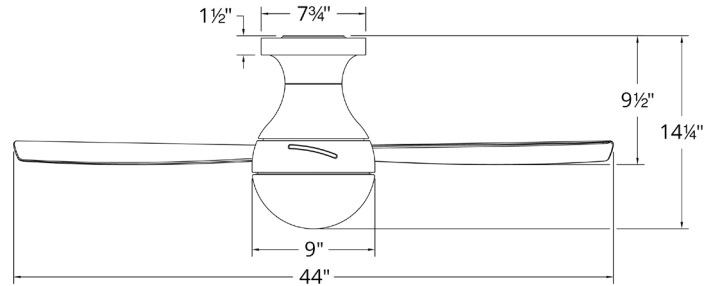

ORB 44" Flush Mounted Fan
F-004L

WAC FANS LIMITED

PRODUCT DESCRIPTION

Classic style meets intuitive functionality. Orb's super quiet DC motor runs 70% more efficient than traditional AC fans, and comes in Matte Black, Matte White, and Brushed Nickel finishes.

SPECIFICATIONS

- **Construction:** Aluminum
- **Blade:** 12° Pitch, 44" sweep, ABS
- **Wire:** 80"
- **Hanging Weight:** 17 lbs
- **Total Power:** 47W
- **Standards:** UL/cUL Wet/Damp* Location listed, Energy Star, Title 20/24

FEATURES

- 6 fan speeds through both Summer and Winter Modes
- Silent DC motor
- Optional luminaire cover included
- Includes remote control with wall cradle
- Wall control for 3, 4-way control sold separately
- Compatible with Modern Forms app

LUMINAIRE PERFORMANCE

- **Light Source:** LED
- **Light Wattage:** 20W
- **Dimming:** Integrated
- **Color Temperature:** 3000K
- **Rated Life:** 50,000 Hours

AIRFLOW/ENERGY EFFICIENCY

- **Weighed-Average Airflow CFM:** 5183
- **Energy Use (W):** 28
- **Estimated Yearly Energy Cost ($):**
- **Efficiency (CFM/W):** 208

ORDER NUMBER

Model	LED Lumens	Delivered Lumens	Housing	Blade
F-004L	1600	846	MB <i>Matte Black</i>	MB <i>Matte Black</i>
			MW <i>Matte White</i>	MW <i>Matte White</i>
			BN <i>Brushed Nickel</i>	TT <i>Titanium Silver</i>

Example: **F-004L-MB**

***BN/TT** Brushed Nickel/Titanium Silver finish available for Damp Locations

The WAC app synchronizes seamlessly with smart home devices you already own

www.WACLighting.com
Phone (866) 810.6615
Fax (800) 526.2585

Headquarters/Eastern Distribution Center
44 Harbor Park Drive
Port Washington, NY 11050

Central Distribution Center
1600 Distribution Ct
Lithia Springs, GA 30122

Western Distribution Center
1750 Archibald Avenue
Ontario, CA 91760