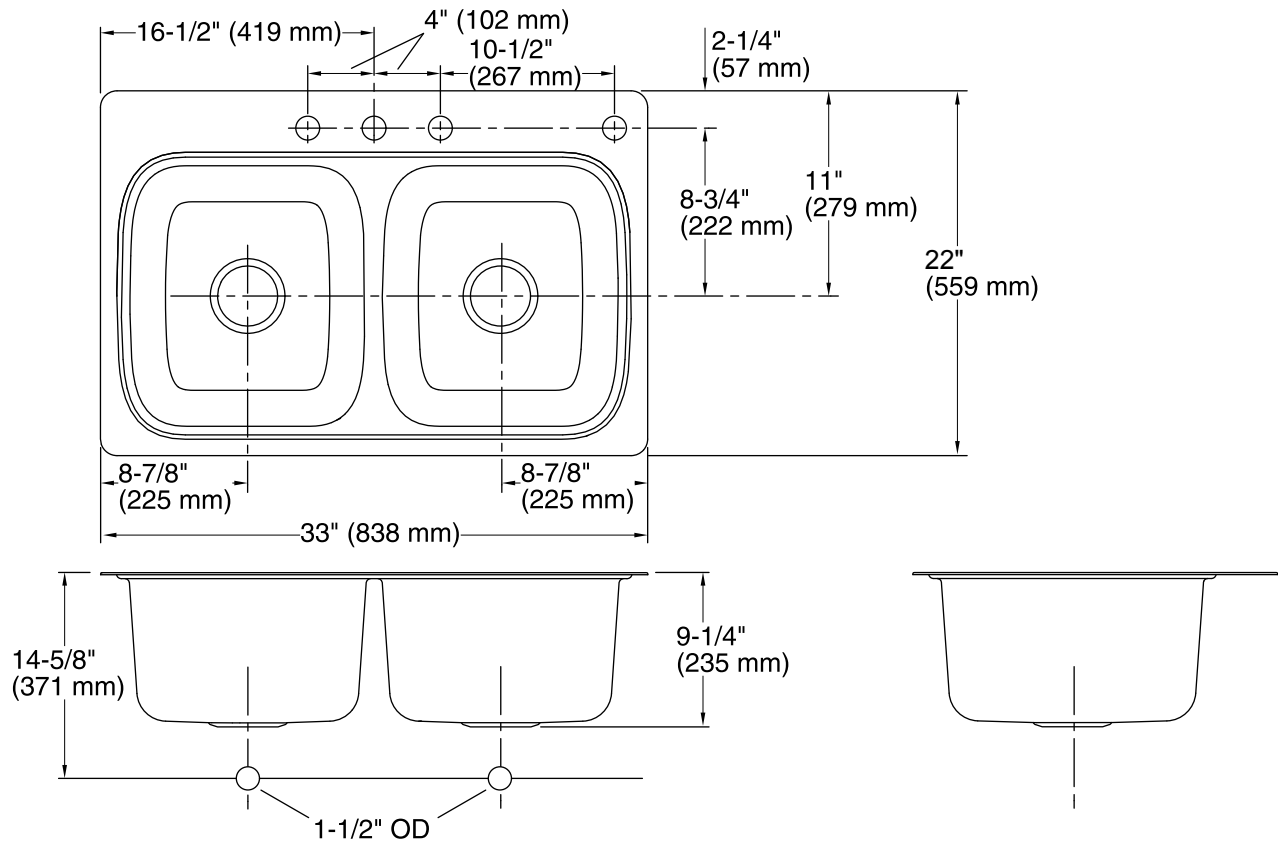

Technical Information

All product dimensions are nominal.

Bowl configuration: Double equal

Installation: Top-mount

Min. base cabinet width: 36" (914 mm)

Bowl area (Left): Length: 14-3/16" (361 mm)
Width: 15-11/16" (399 mm)
Bowl depth: 9" (229 mm)
Water depth: 9" (229 mm)

Bowl area (Right): Length: 14-3/16" (361 mm)
Width: 15-11/16" (399 mm)
Bowl depth: 9" (229 mm)
Water depth: 9" (229 mm)

Number of deck holes: 4

Faucet hole(s): 1-7/16" (37 mm)

Drain hole: 3-5/8" (92 mm)

Notes

Install this product according to the installation instructions.