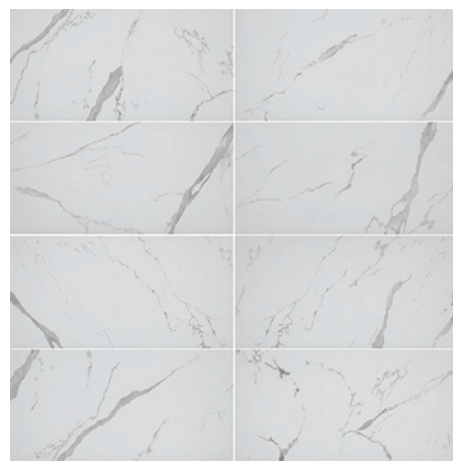

# Carrara Matte

Porcelain Floor and Wall Tile

Size 12x24

Offset Pattern

Herringbone Pattern

Straight Pattern

# Carrara Matte

Porcelain Floor and Wall Tile

Size 12x24

The Carrara Matte porcelain tile is a beautiful choice for your next design project. Lively dashes of cool grey veining further accented by a surrounding light background inspire a contemporary elegance. In addition to its strong nature this porcelain tile captures the look of actual Carrara marble.